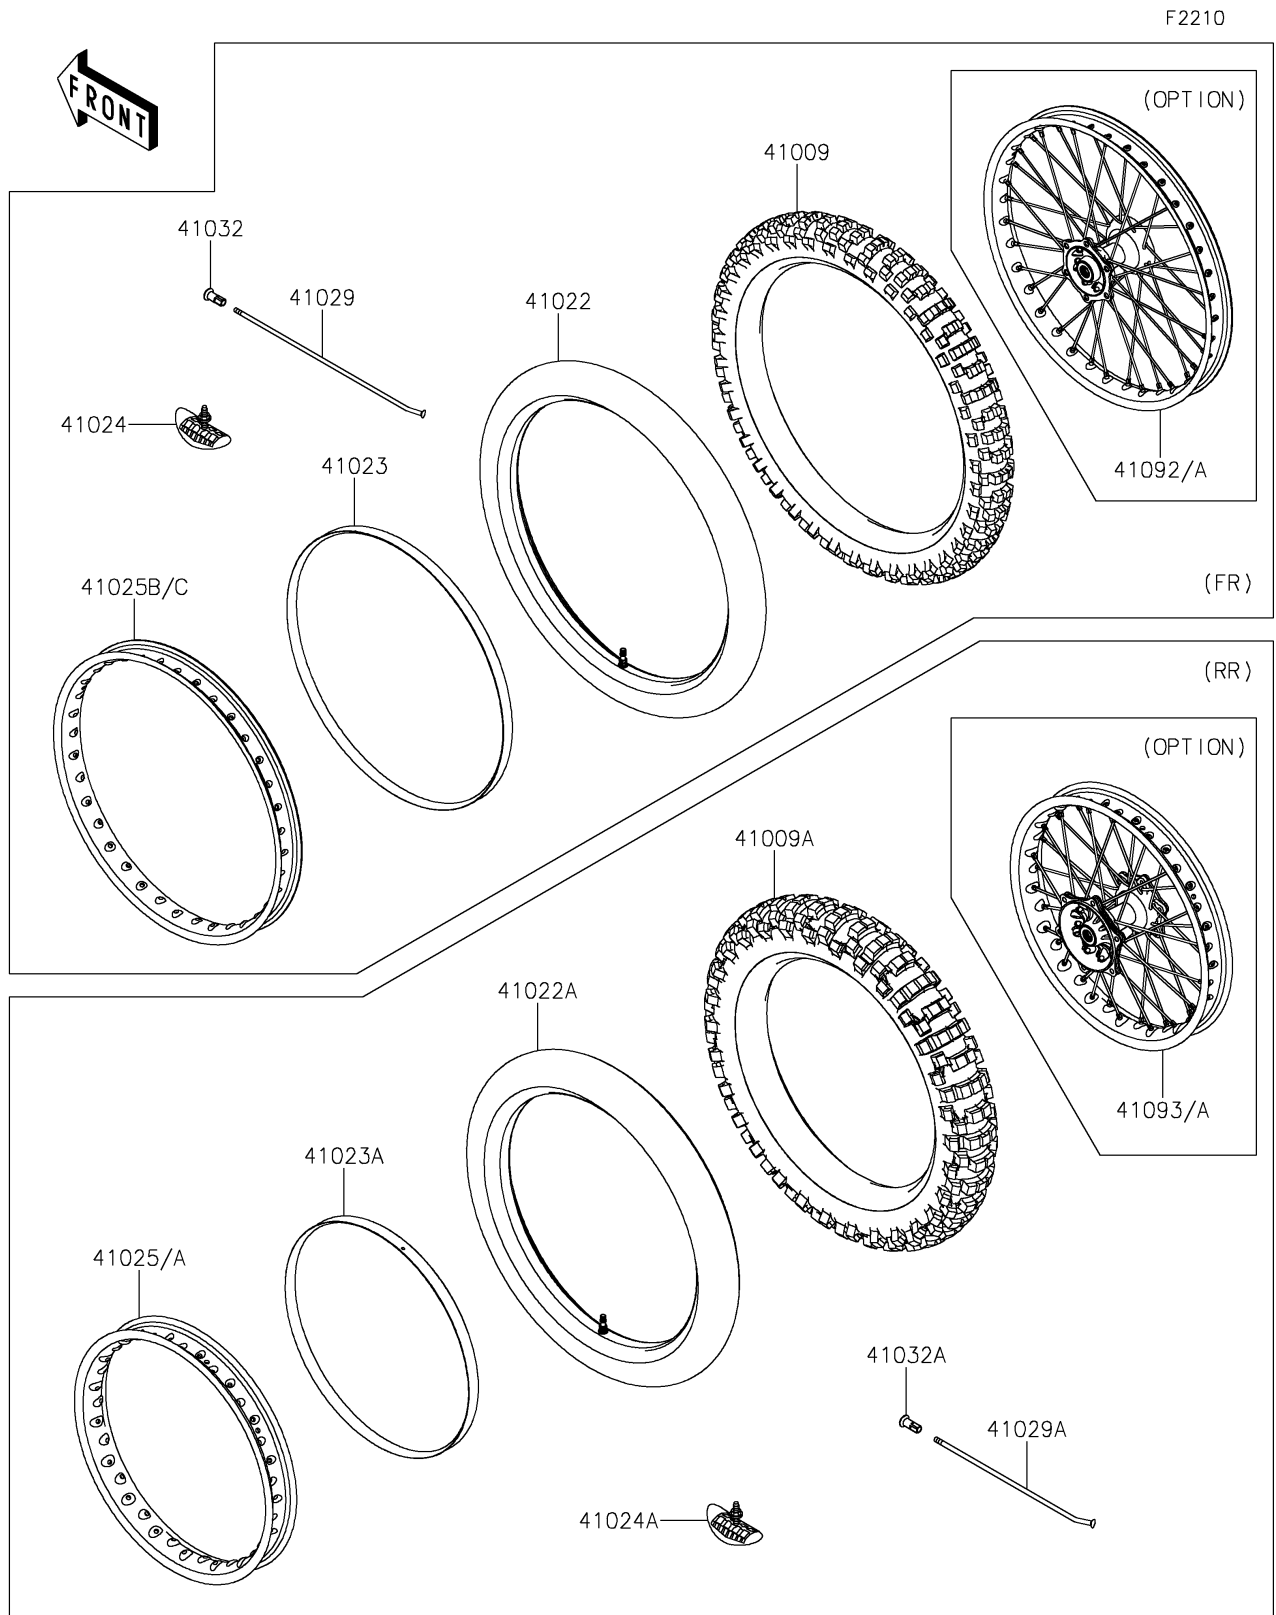

2024 KLX[®] 230R

PARTS DIAGRAM

Wheels/Tires

2024 KLX[®] 230R

PARTS LIST

Wheels/Tires

Kawasaki

Let the Good Times Roll[®]

ITEM NAME

PART NUMBER

QUANTITY
