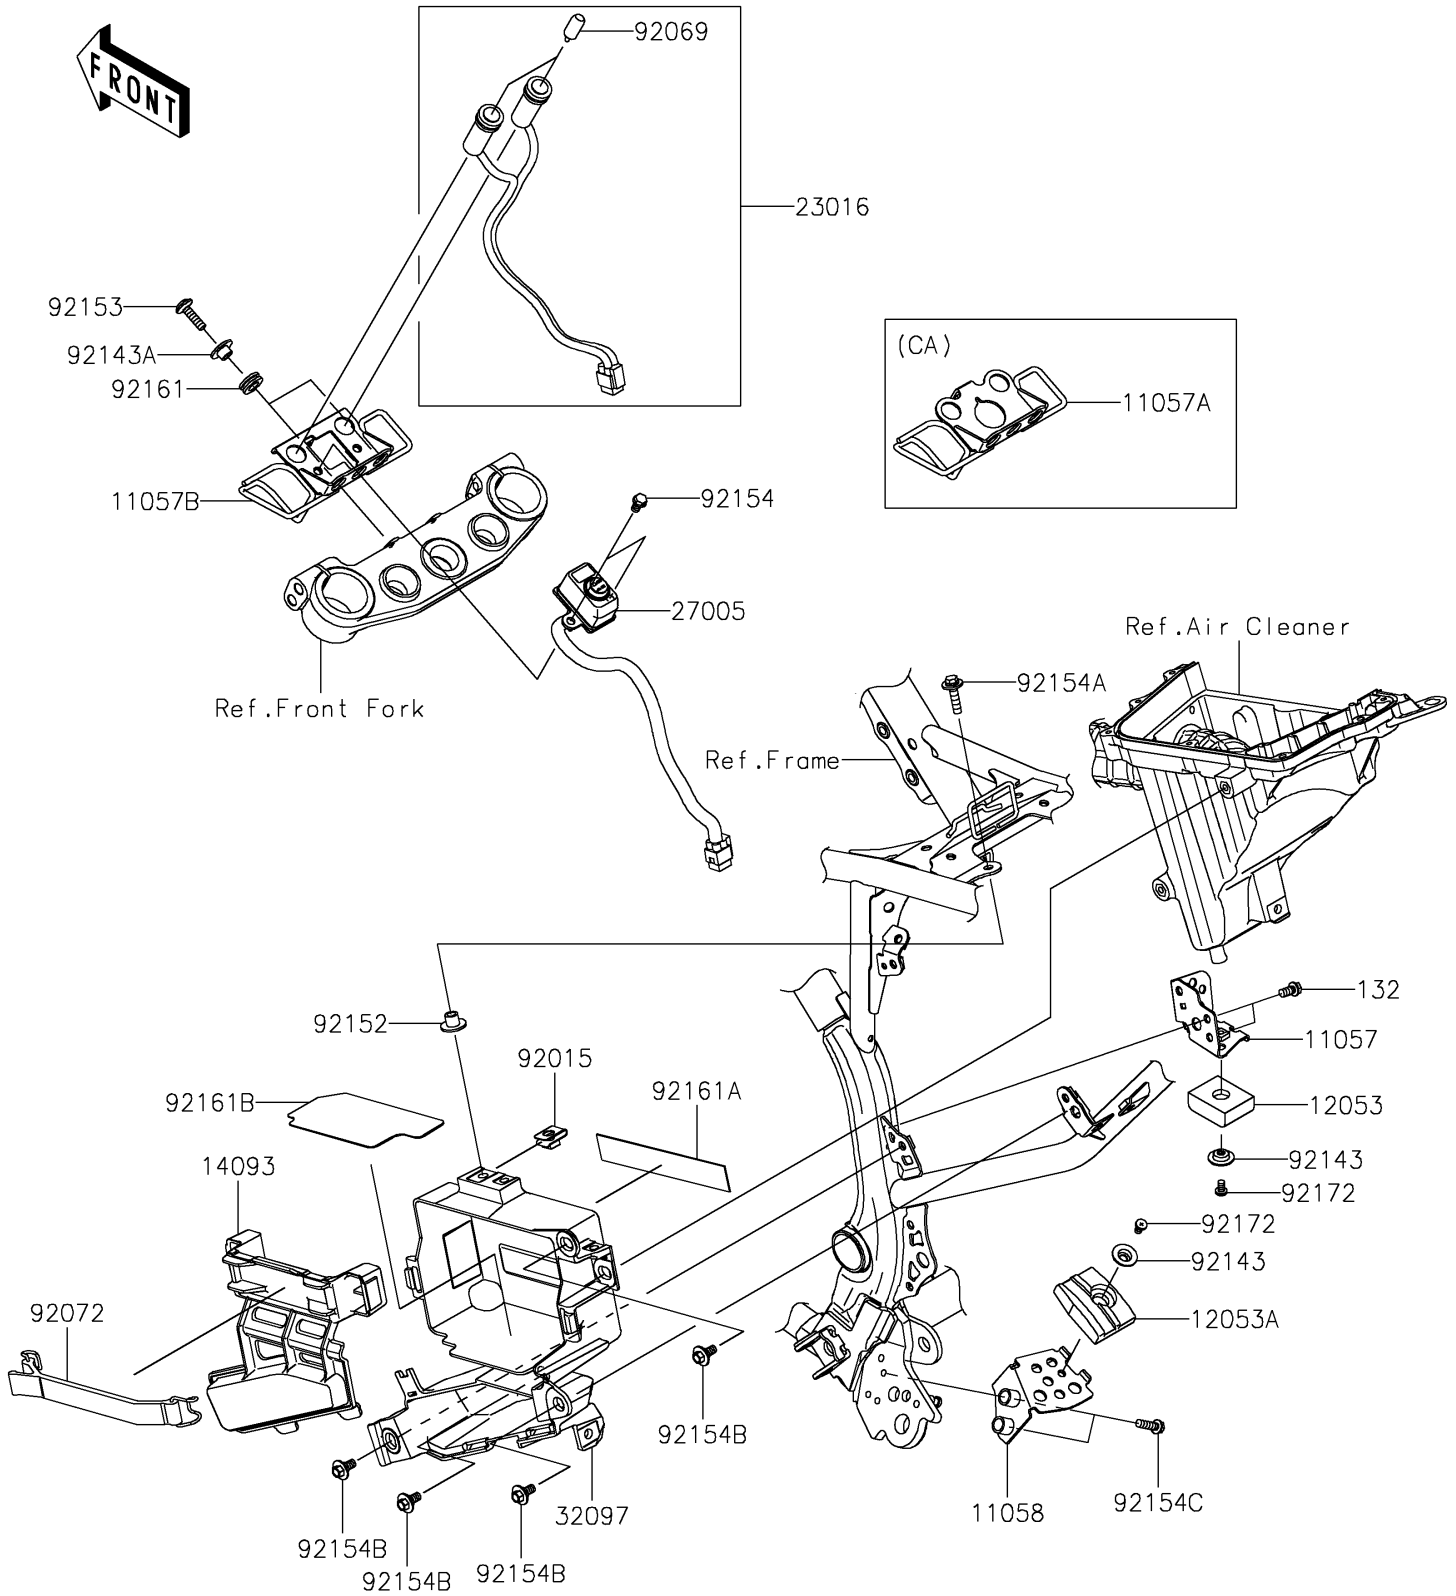

2024 KLX[®]230R

PARTS DIAGRAM

Frame Fittings

F2131

2024 KLX[®] 230R

PARTS LIST

Frame Fittings

Kawasaki

Let the Good Times Roll[®]

ITEM NAME

PART NUMBER

QUANTITY
