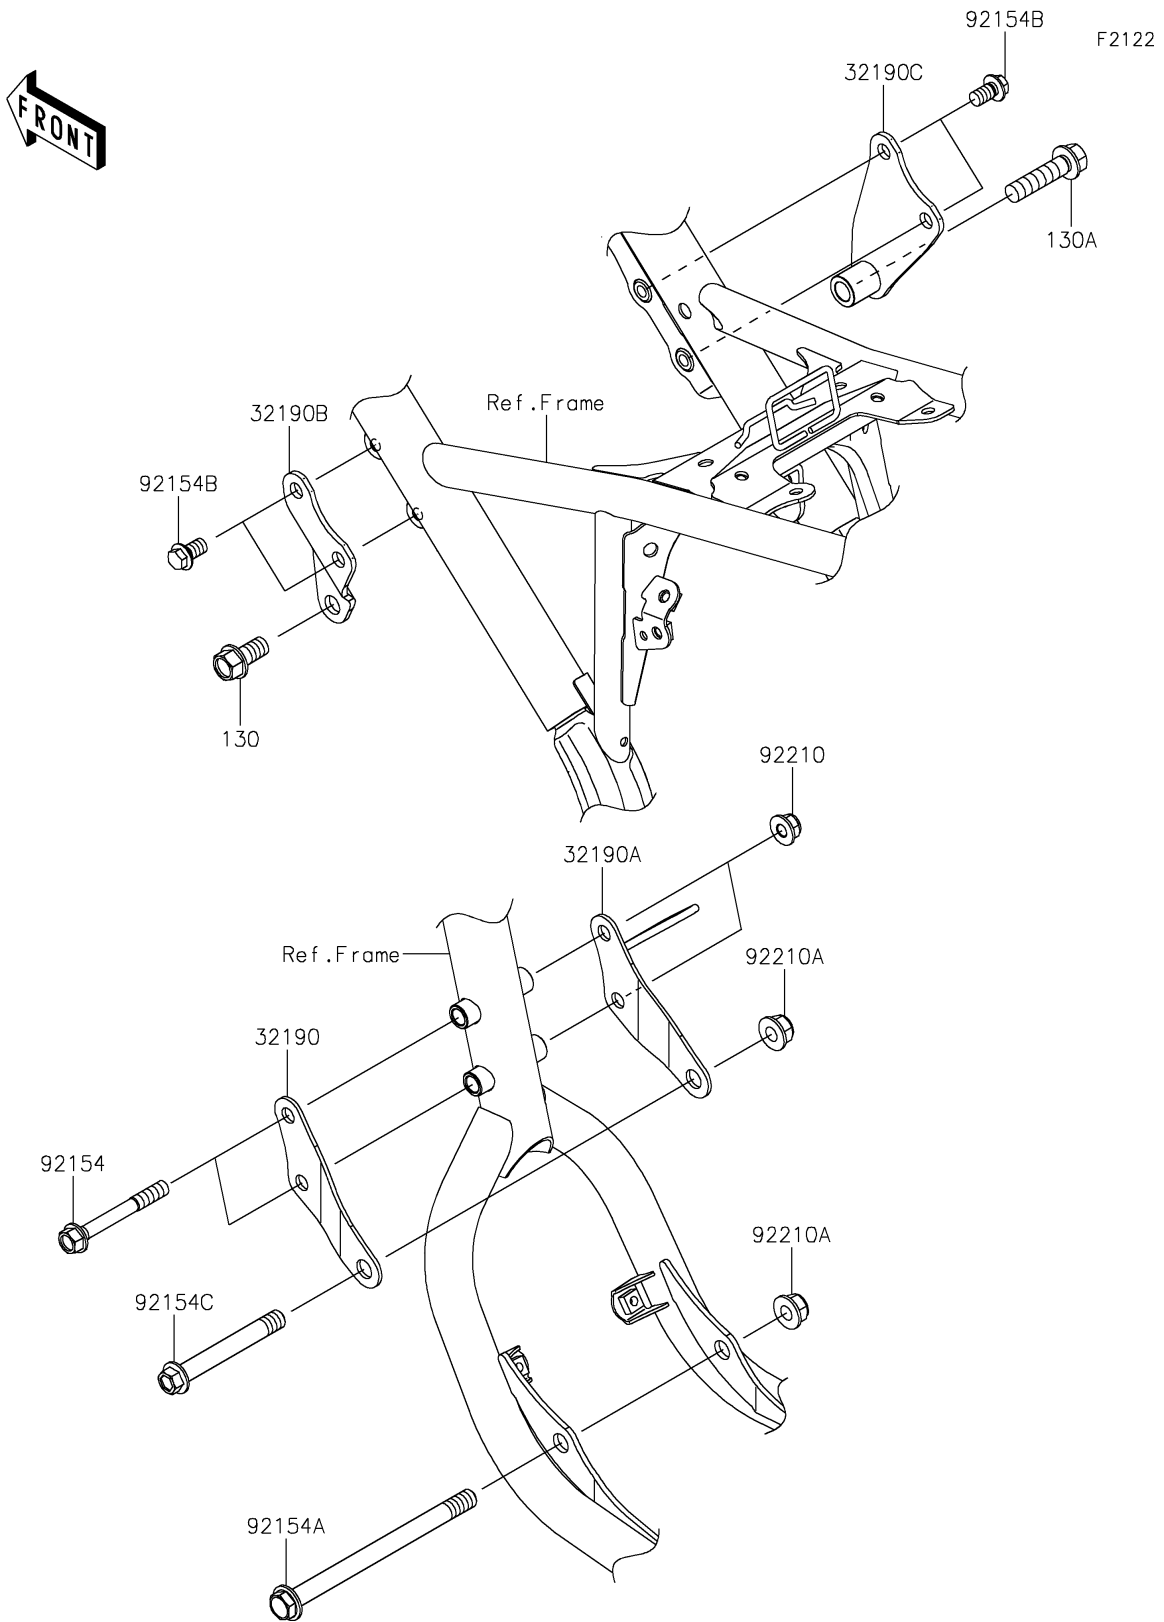

2024 KLX[®] 230R

PARTS DIAGRAM

Engine Mount

2024 KLX[®] 230R

PARTS LIST

Engine Mount

ITEM NAME

PART NUMBER

QUANTITY
