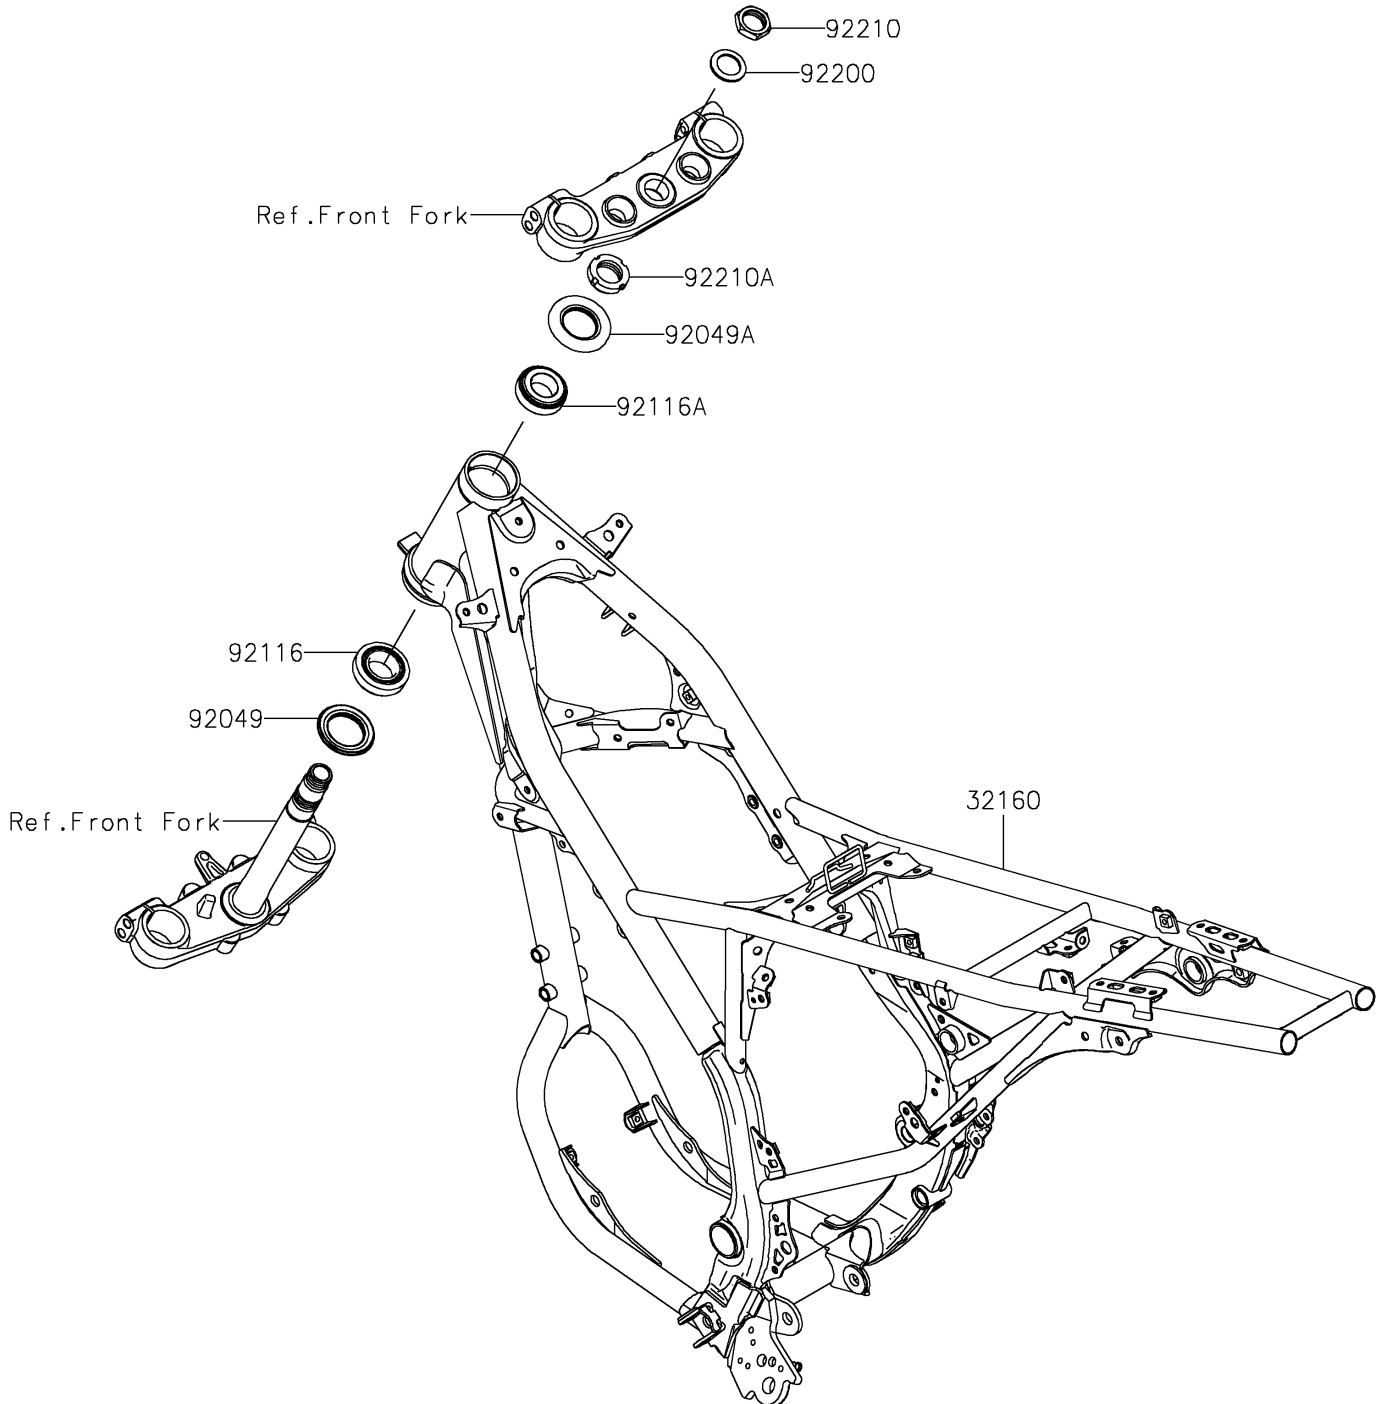

2024 KLX[®] 230R

PARTS DIAGRAM

Frame

F2120

2024 KLX[®] 230R

PARTS LIST

Frame

Kawasaki

Let the Good Times Roll[®]

ITEM NAME

PART NUMBER

QUANTITY
