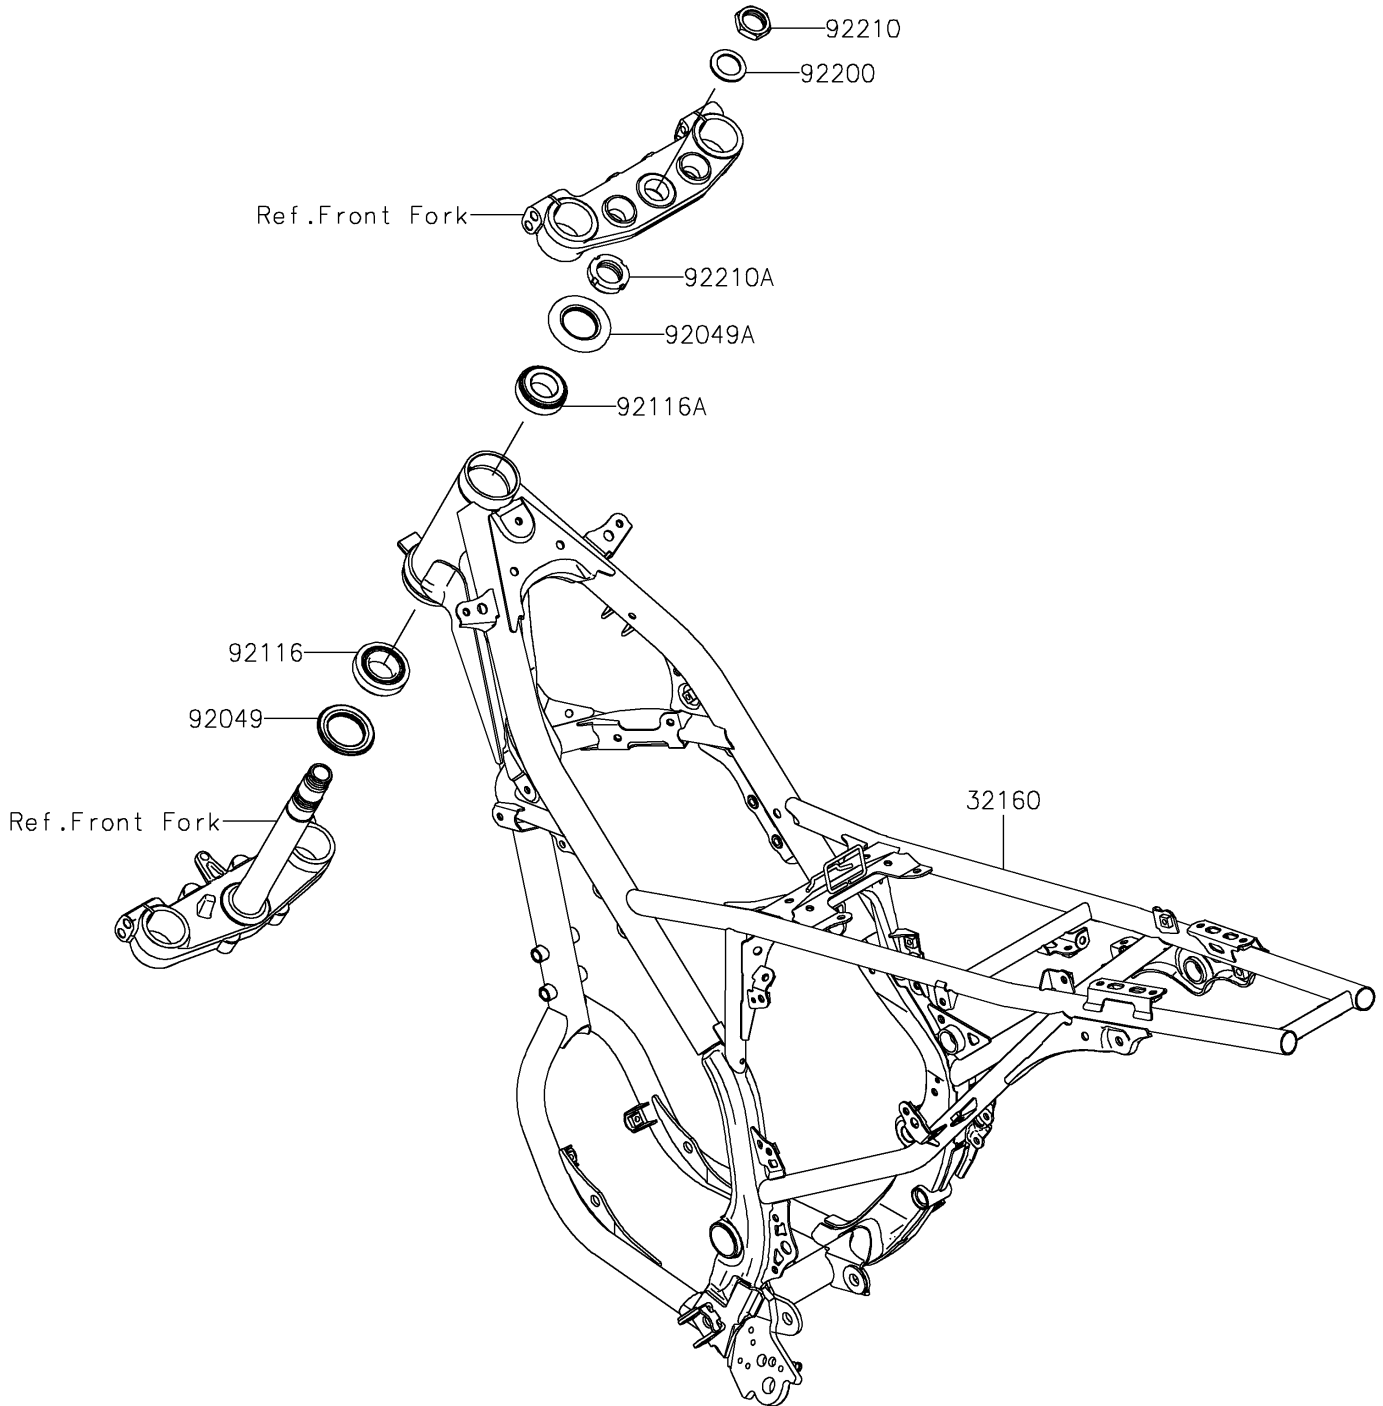

2023 KLX[®] 230R

PARTS DIAGRAM

Frame

F2120

2023 KLX[®] 230R

PARTS LIST

Frame

Kawasaki

Let the Good Times Roll[®]

ITEM NAME

PART NUMBER

QUANTITY
