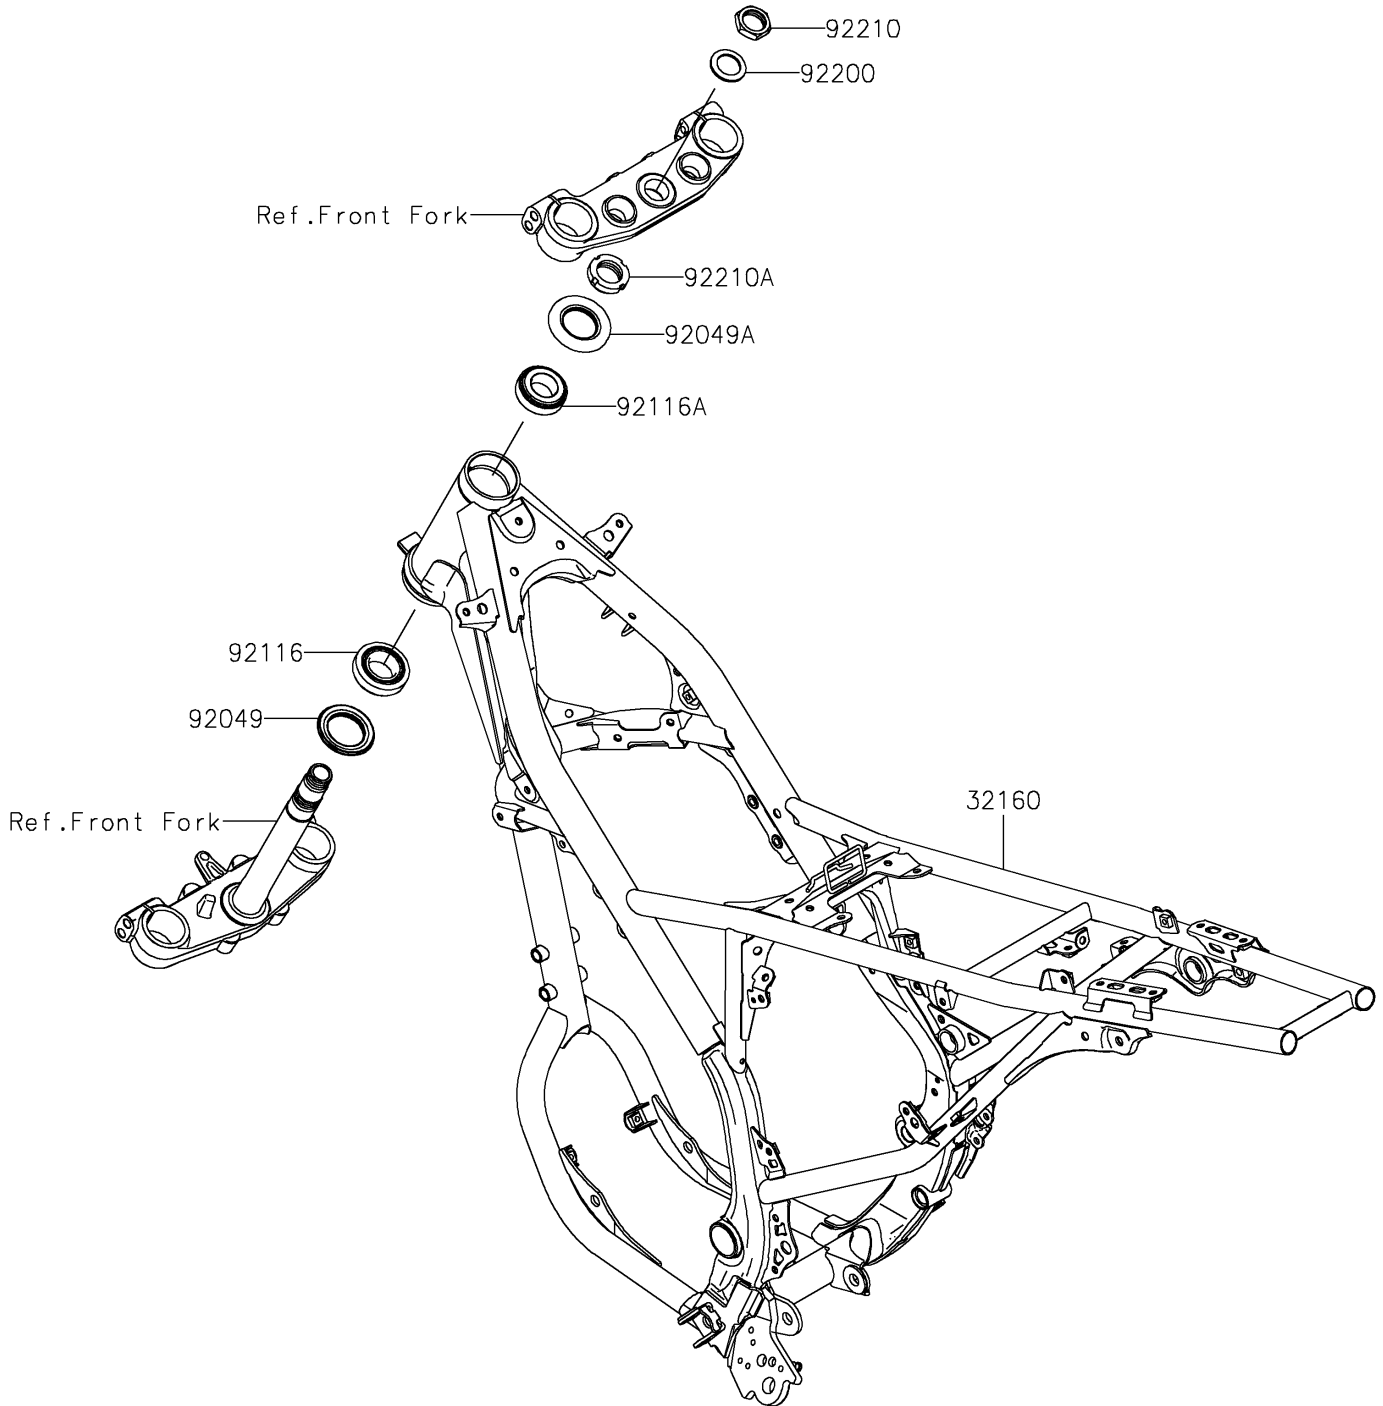

2023 KLX230R

PARTS DIAGRAM

Frame

F2120

2023 KLX230R

PARTS LIST

Frame

ITEM NAME	PART NUMBER	QUANTITY
FRAME-COMP,P.SILVER (Ref # 32160)	32160-1965-458	1
SEAL-OIL,XMHE36X52X4J (Ref # 92049)	92049-1162	1
SEAL-OIL,STEERING STEM (Ref # 92049A)	92049-1214	1
BEARING-ROLLER,HR320/28XJ (Ref # 92116)	92116-1009	1
BEARING-ROLLER,HICAP 32005JR (Ref # 92116A)	92116-1052	1
WASHER,STEERING STEM (Ref # 92200)	92200-0517	1
NUT,STEERING STEM,22MM (Ref # 92210)	92210-1521	1
NUT,STEERING STEM,25MM (Ref # 92210A)	92210-1754	1