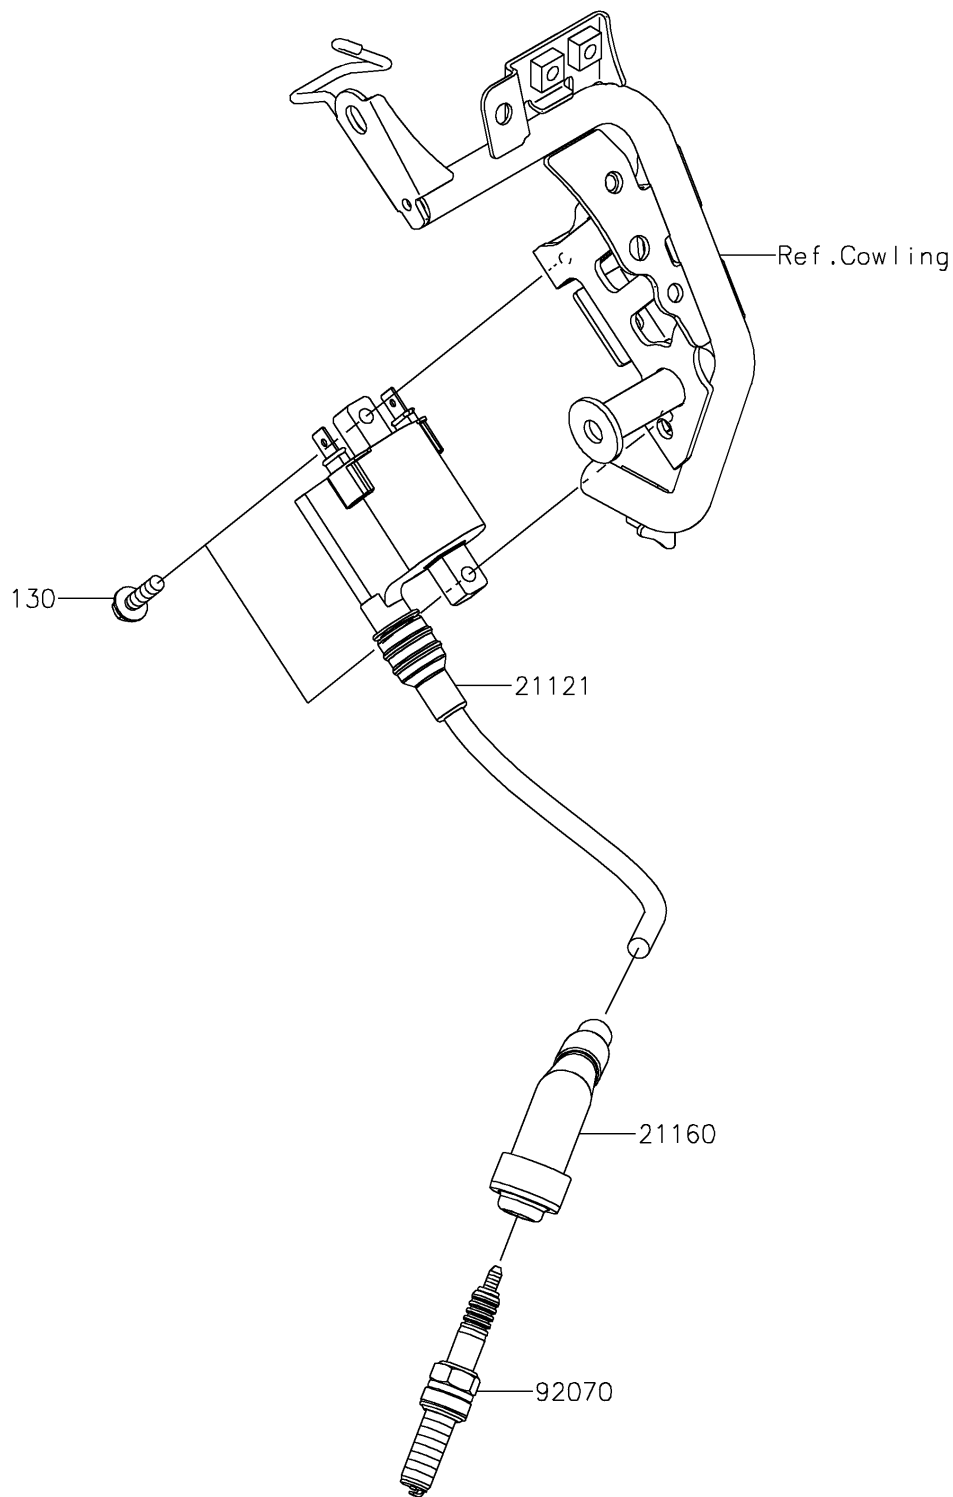

2024 KLX[®] 230R

PARTS DIAGRAM

Ignition System

E1830

2024 KLX[®] 230R

PARTS LIST

Ignition System

Kawasaki

Let the Good Times Roll[®]

ITEM NAME

PART NUMBER

QUANTITY
