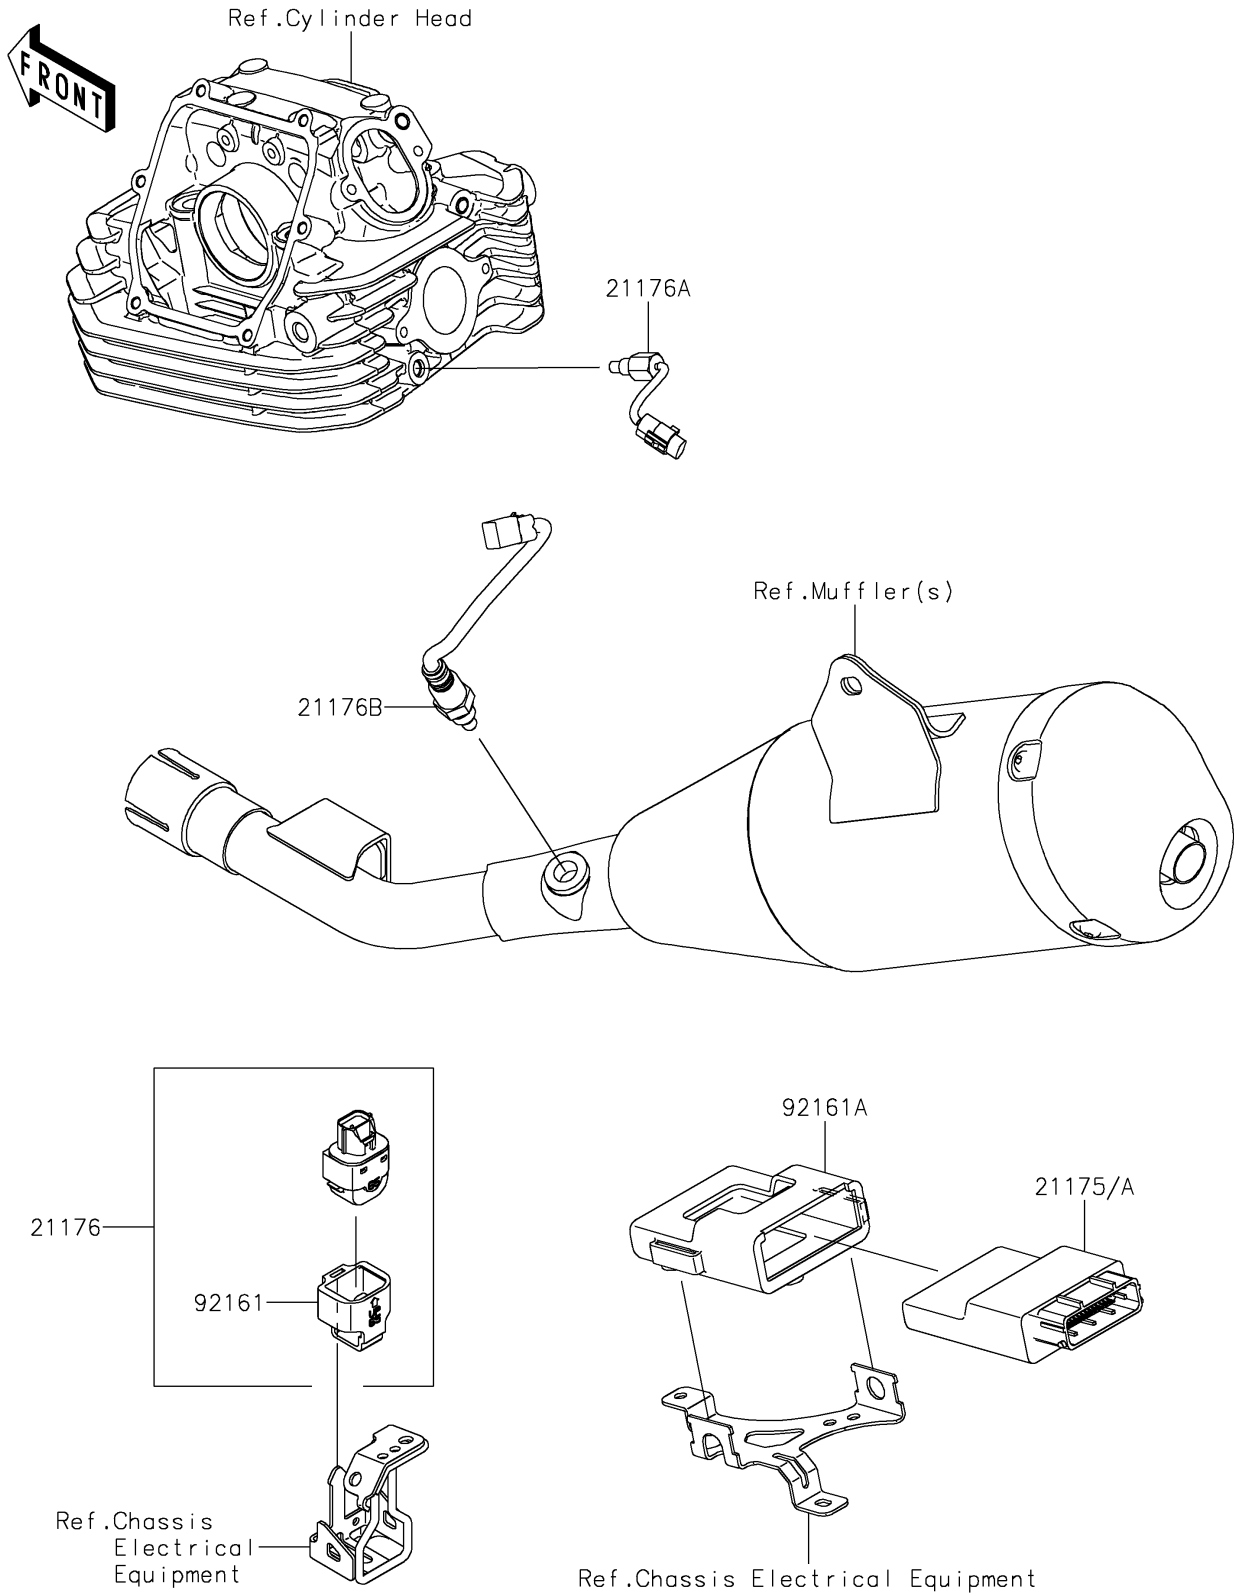

2024 KLX[®]230R

PARTS DIAGRAM

Fuel Injection

E1530

2024 KLX[®] 230R

PARTS LIST

Fuel Injection

Kawasaki

Let the Good Times Roll[®]

ITEM NAME

PART NUMBER

QUANTITY
