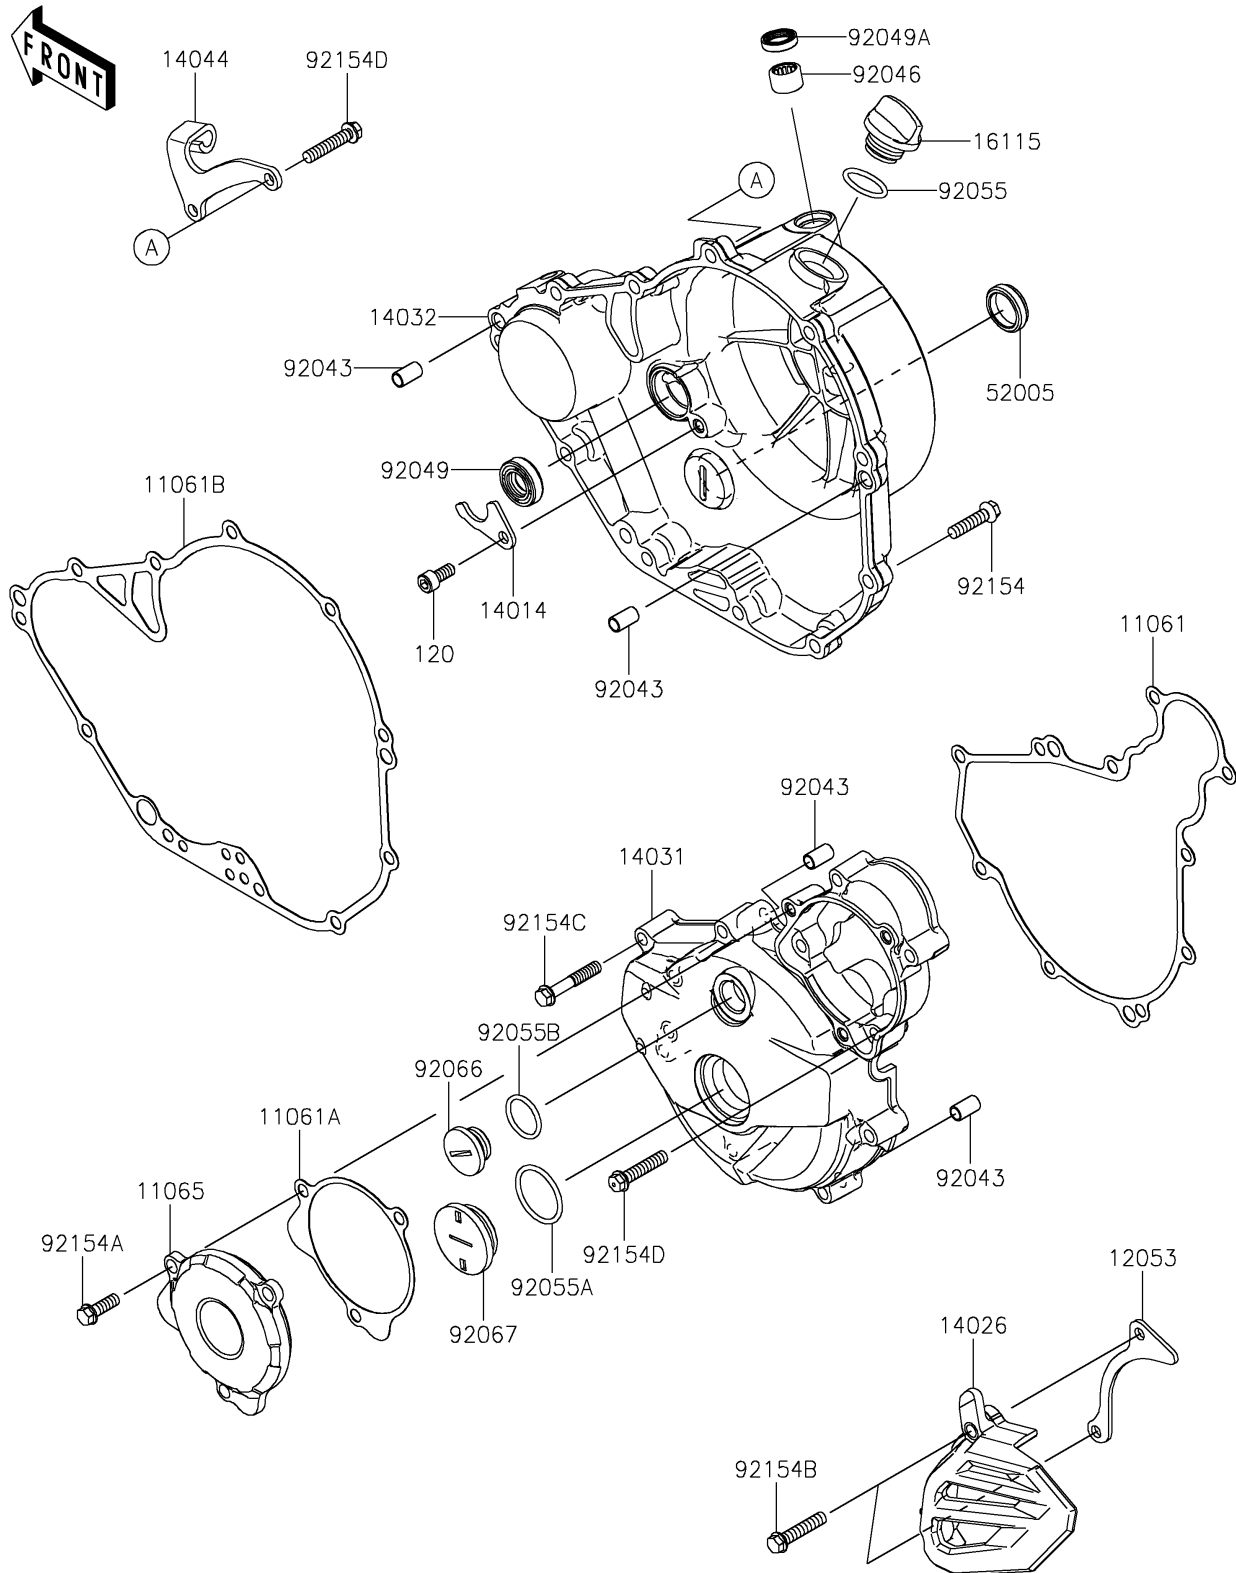

2024 KLX[®]230R

PARTS DIAGRAM

Engine Cover(s)

E1431

2024 KLX[®] 230R

PARTS LIST

Engine Cover(s)

Kawasaki

Let the Good Times Roll[®]

ITEM NAME

PART NUMBER

QUANTITY
