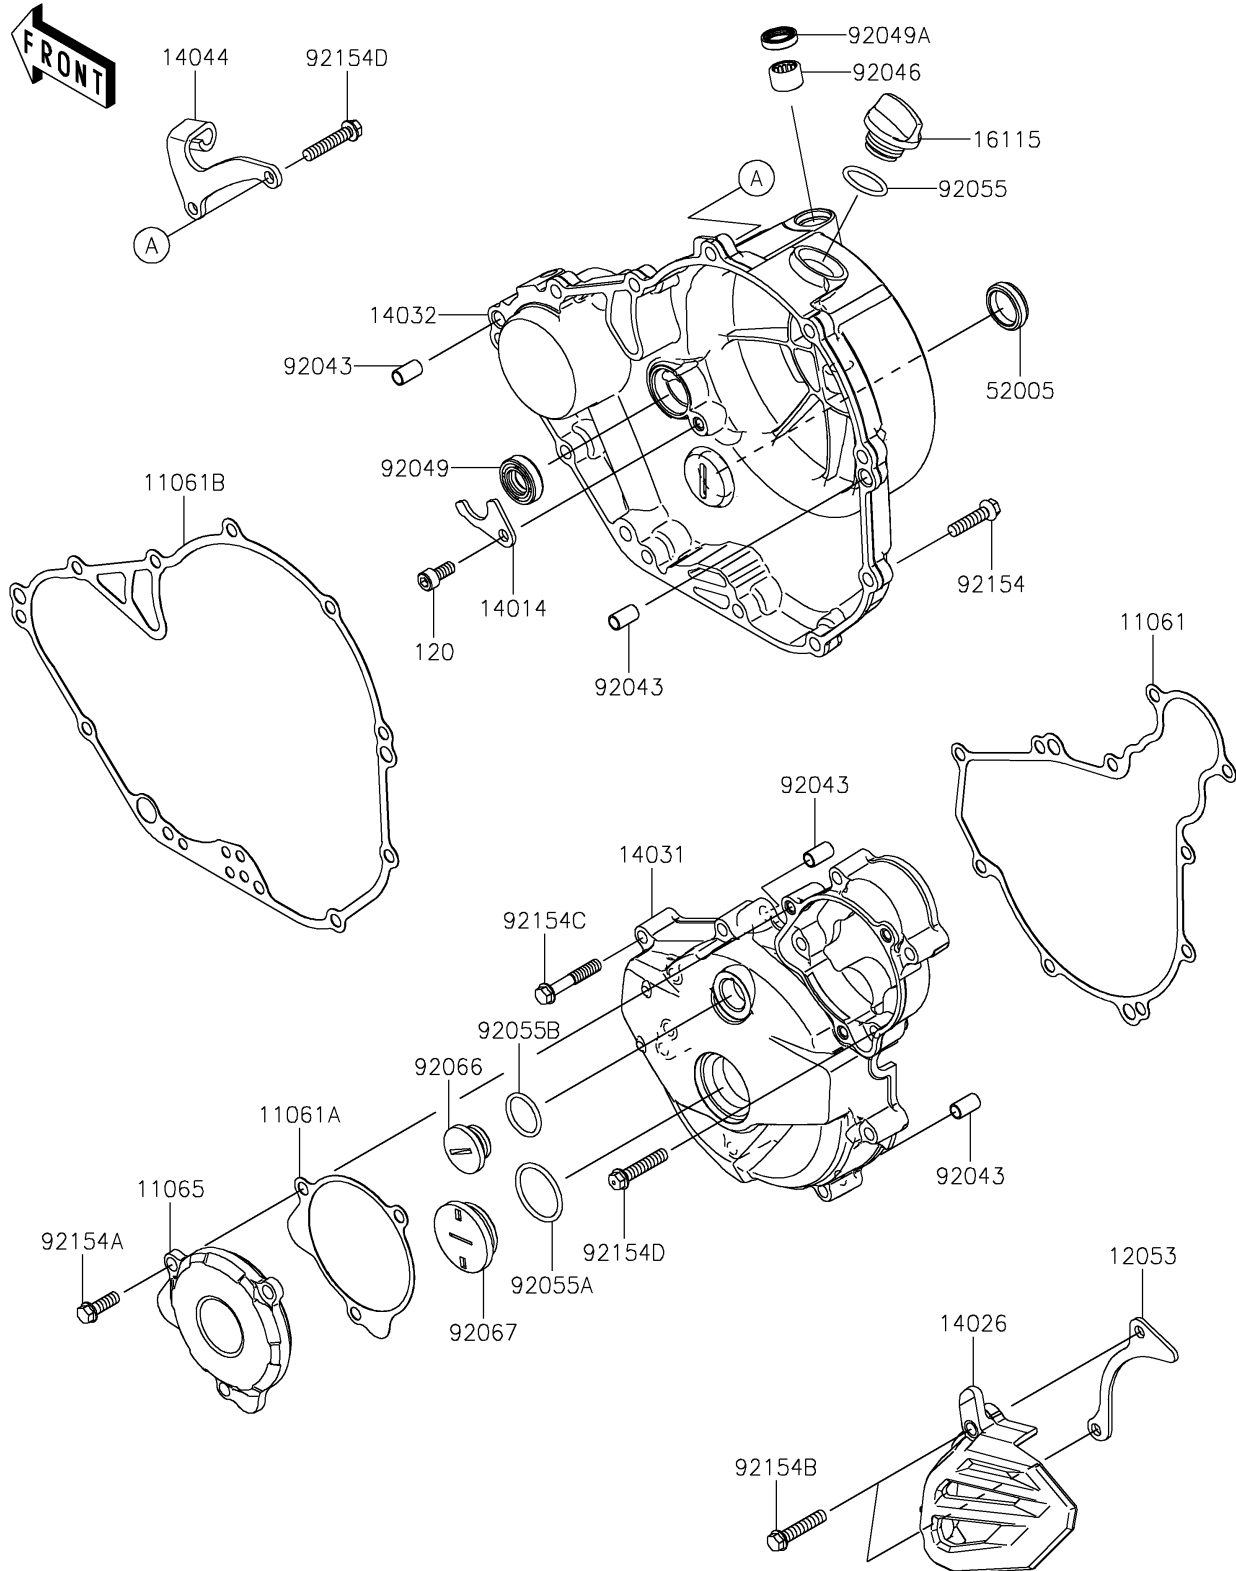

## PARTS DIAGRAM

### Engine Cover(s)

E1431

# 2023 KLX<sup>®</sup> 230R

## PARTS LIST

Engine Cover(s)

**ITEM NAME**

**PART NUMBER**

**QUANTITY**

---