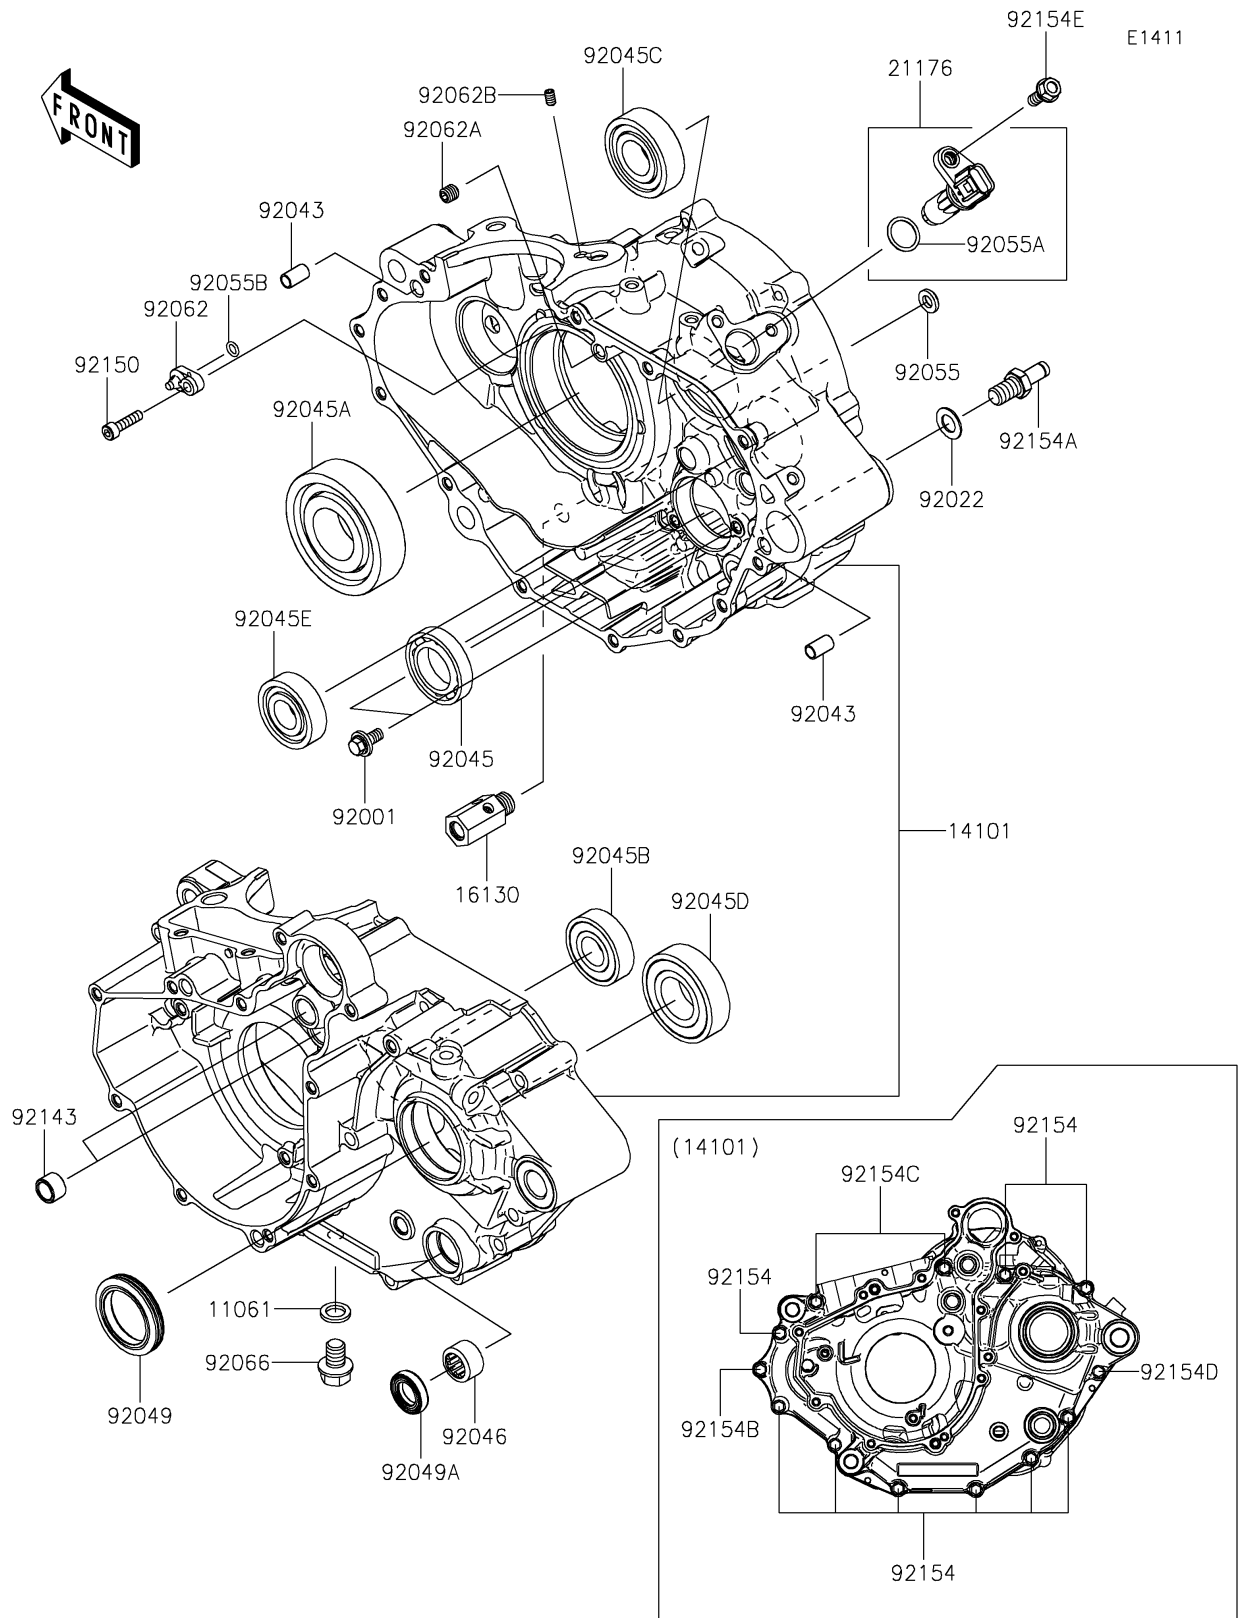

2024 KLX[®]230R

PARTS DIAGRAM

Crankcase

2024 KLX[®] 230R

PARTS LIST

Crankcase

Kawasaki

Let the Good Times Roll[®]

ITEM NAME

PART NUMBER

QUANTITY
