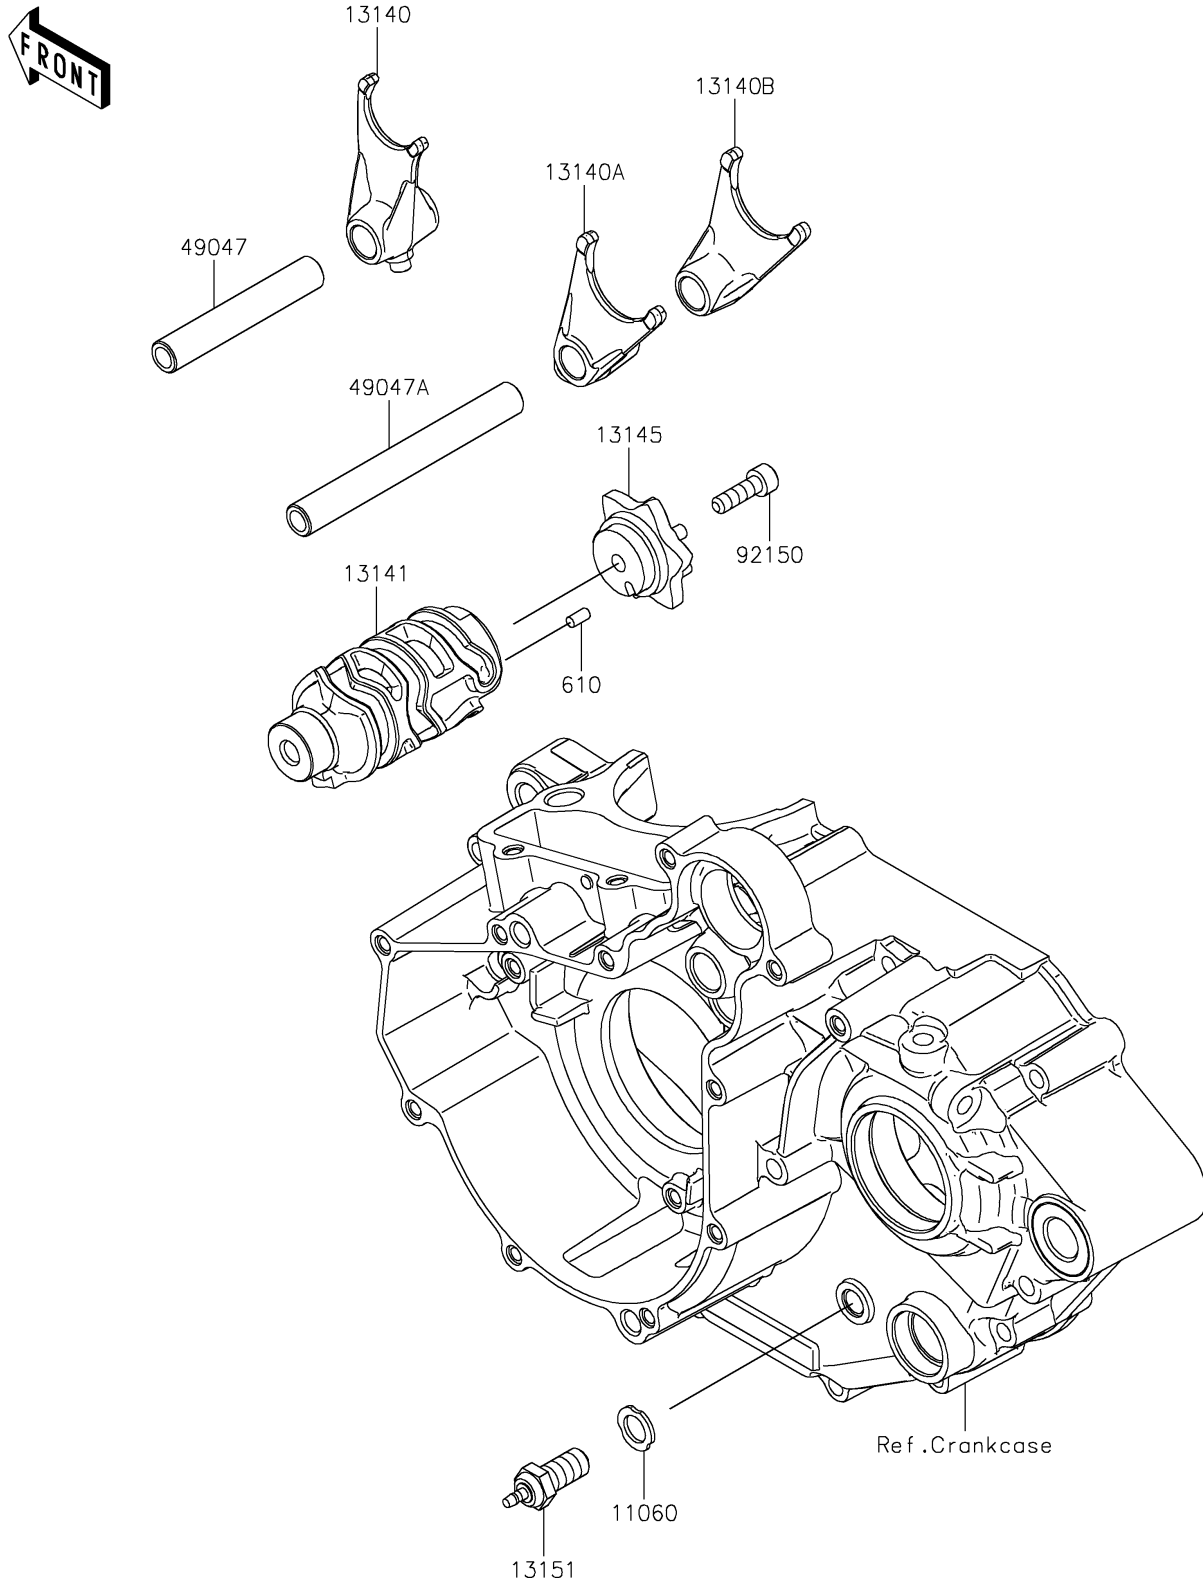

2024 KLX[®] 230R

PARTS DIAGRAM

Gear Change Drum/Shift Fork(s)

E1362

2024 KLX[®] 230R

PARTS LIST

Gear Change Drum/Shift Fork(s)

ITEM NAME

PART NUMBER

QUANTITY
