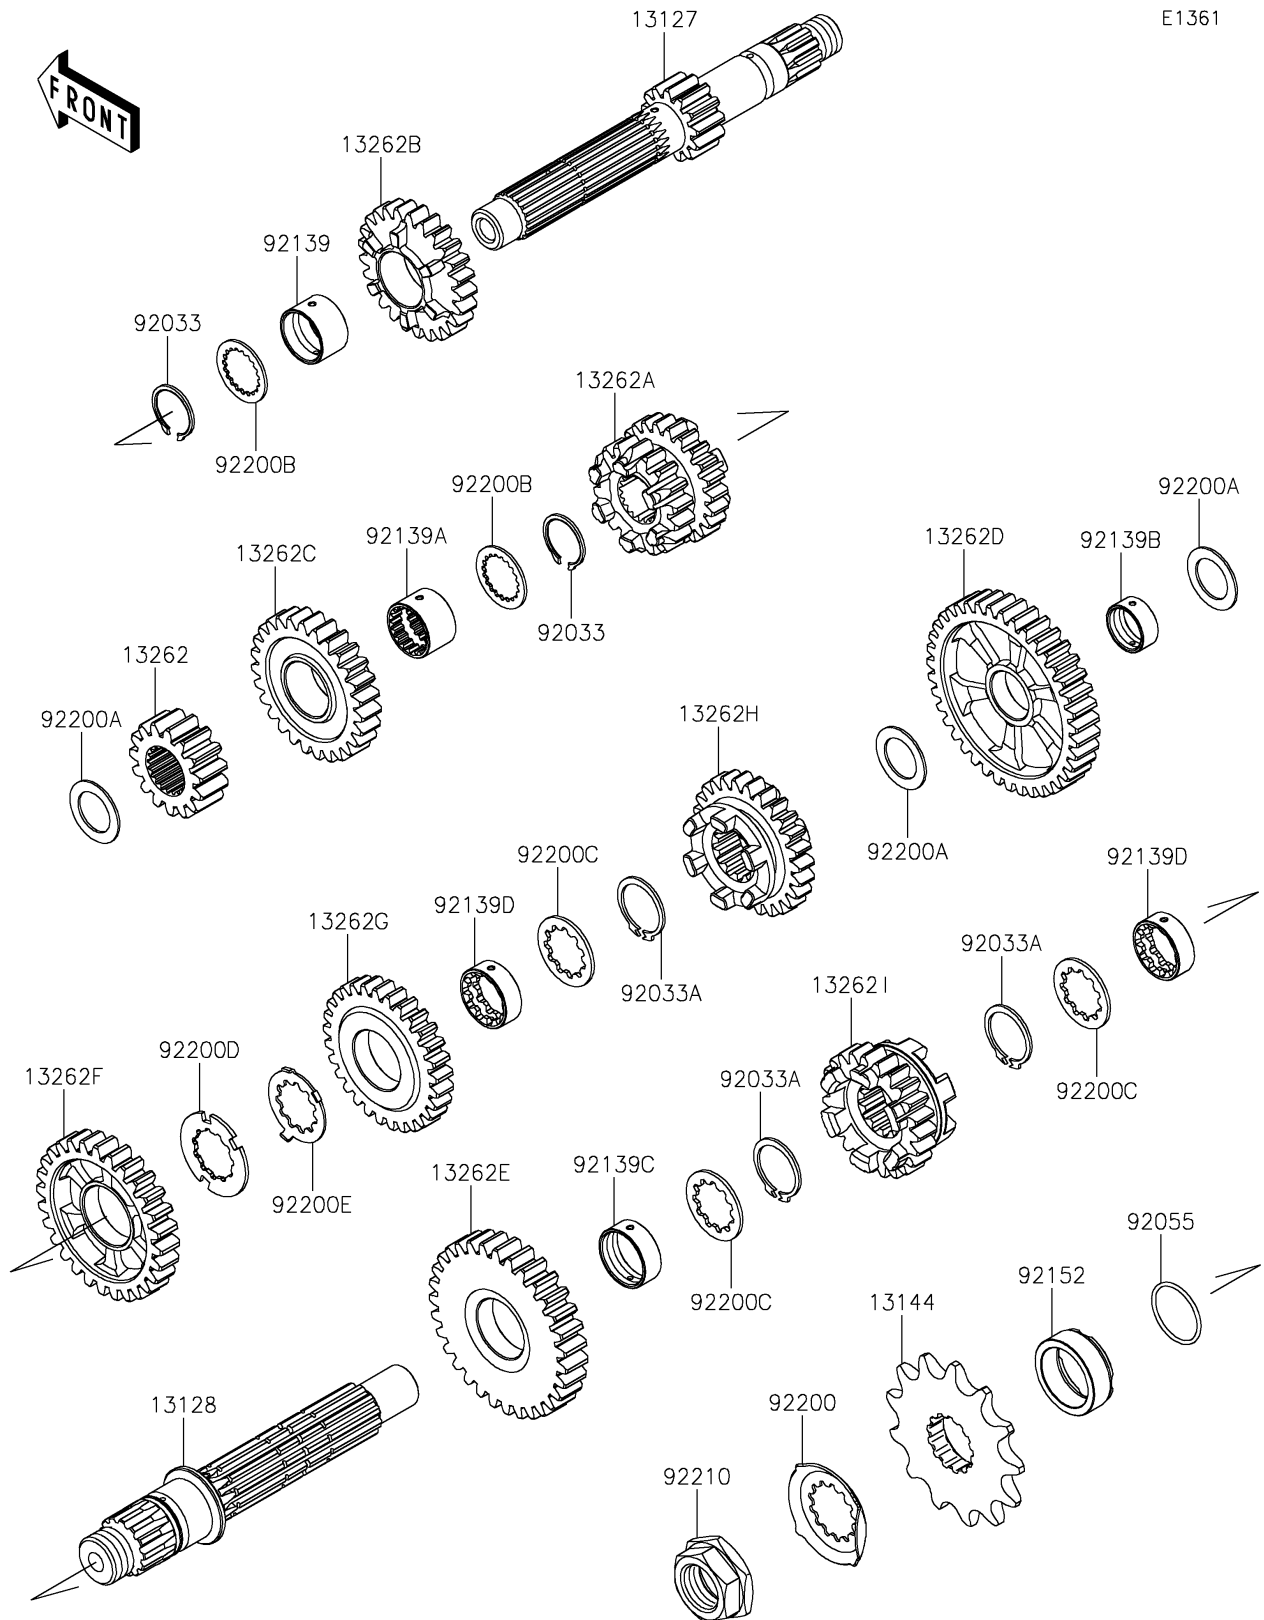

2023 KLX[®]230R

PARTS DIAGRAM

Transmission

E1361

2023 KLX[®] 230R

PARTS LIST

Transmission

Kawasaki

Let the Good Times Roll[®]

ITEM NAME

PART NUMBER

QUANTITY
