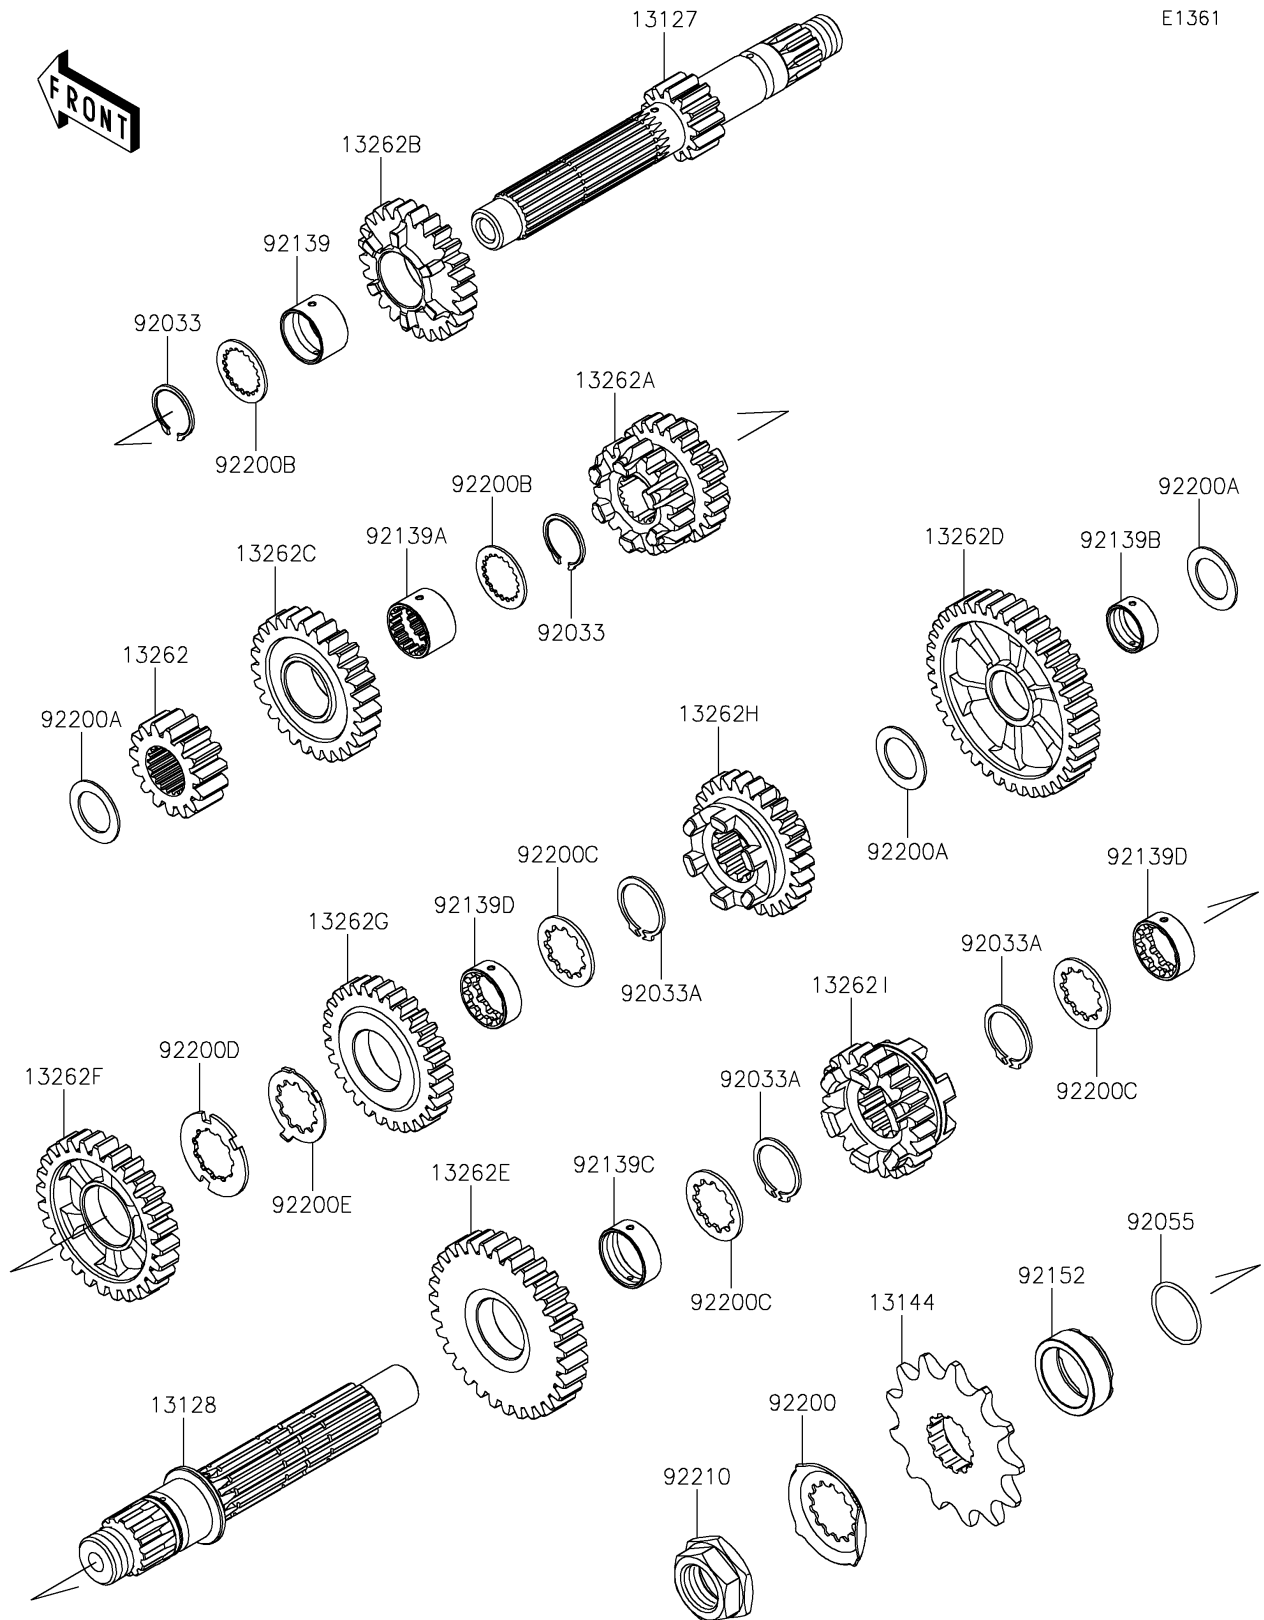

2023 KLX230R

PARTS DIAGRAM

Transmission

2023 KLX230R

PARTS LIST

Transmission

ITEM NAME	PART NUMBER	QUANTITY
SHAFT-TRANSMISSION INPUT (Ref # 13127)	13127-0698	1
SHAFT-TRANSMISSION OUTPUT (Ref # 13128)	13128-0712	1
SPROCKET-OUTPUT,13T (Ref # 13144)	13144-0591	1
GEAR,INPUT 2ND,15T (Ref # 13262)	13262-1368	1
GEAR,INPUT 3RD&4TH,18T&23T (Ref # 13262A)	13262-1369	1
GEAR,INPUT 5TH,25T (Ref # 13262B)	13262-1370	1
GEAR,INPUT 6TH,27T (Ref # 13262C)	13262-1371	1
GEAR,OUTPUT LOW,39T (Ref # 13262D)	13262-1372	1
GEAR,OUTPUT 2ND,31T (Ref # 13262E)	13262-1373	1
GEAR,OUTPUT 3RD,28T (Ref # 13262F)	13262-1374	1
GEAR,OUTPUT 4TH,29T (Ref # 13262G)	13262-1375	1
GEAR,OUTPUT 5TH,26T (Ref # 13262H)	13262-1376	1
GEAR,OUTPUT 6TH,23T (Ref # 13262I)	13262-1377	1
RING-SNAP (Ref # 92033)	92033-0798	2
RING-SNAP (Ref # 92033A)	92033-0799	3
RING-O,21.5X1.5 (Ref # 92055)	92055-0196	1
BUSHING,20X23X14 (Ref # 92139)	92139-0917	1
BUSHING,17.9X23X14.5 (Ref # 92139A)	92139-0918	1
BUSHING,17X20X8.5 (Ref # 92139B)	92139-0919	1
BUSHING,22X25X8.5 (Ref # 92139C)	92139-0920	1
BUSHING,18.7X25X8.6 (Ref # 92139D)	92139-0921	2
COLLAR (Ref # 92152)	92152-1350	1
WASHER (Ref # 92200)	92200-1720	1
WASHER,17.2X26X1 (Ref # 92200A)	92200-2223	3
WASHER,20X26X1.2 (Ref # 92200B)	92200-2224	2
WASHER,22.3X29X1.5 (Ref # 92200C)	92200-2226	3
WASHER (Ref # 92200D)	92200-2227	1
WASHER (Ref # 92200E)	92200-2228	1
NUT,20MM (Ref # 92210)	92210-0850	1