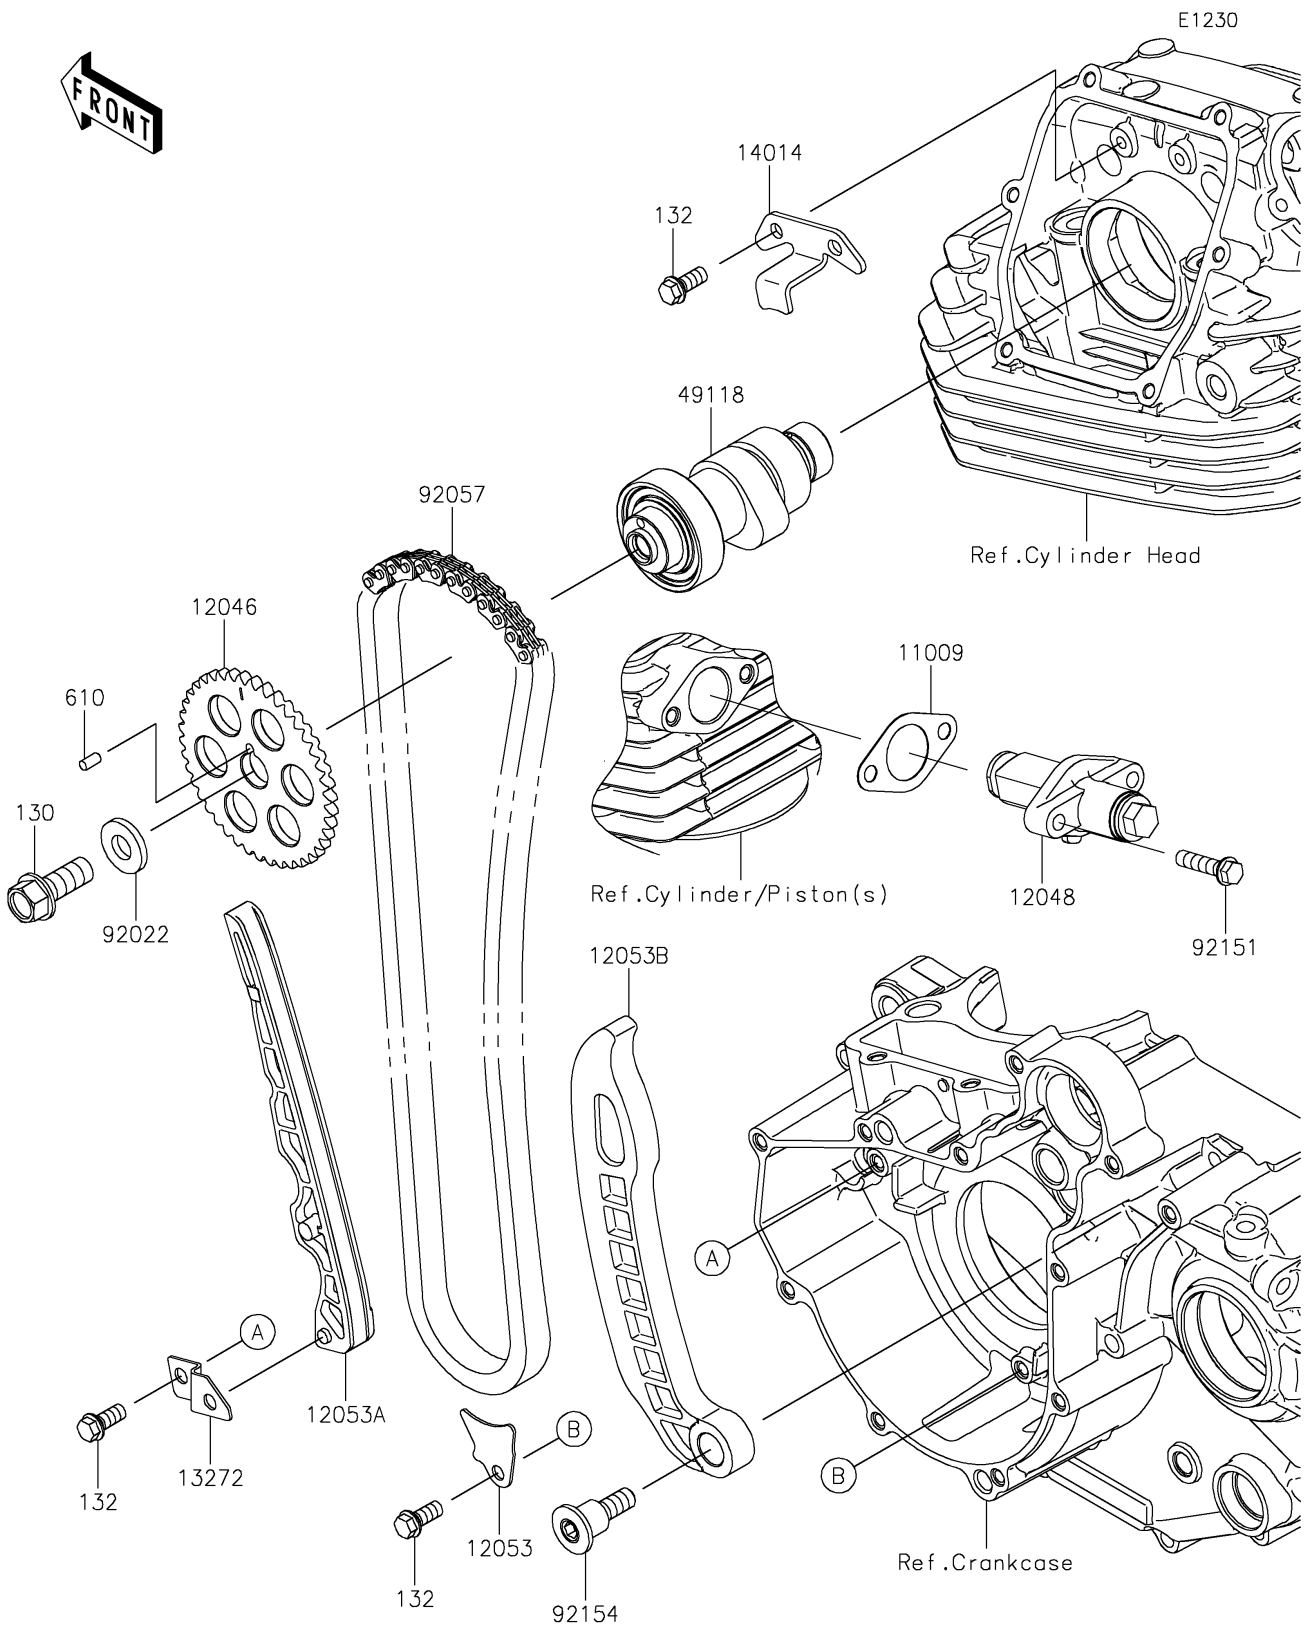

2024 KLX[®] 230R

PARTS DIAGRAM

Camshaft(s)/Tensioner

2024 KLX[®] 230R

PARTS LIST

Camshaft(s)/Tensioner

ITEM NAME

PART NUMBER

QUANTITY
