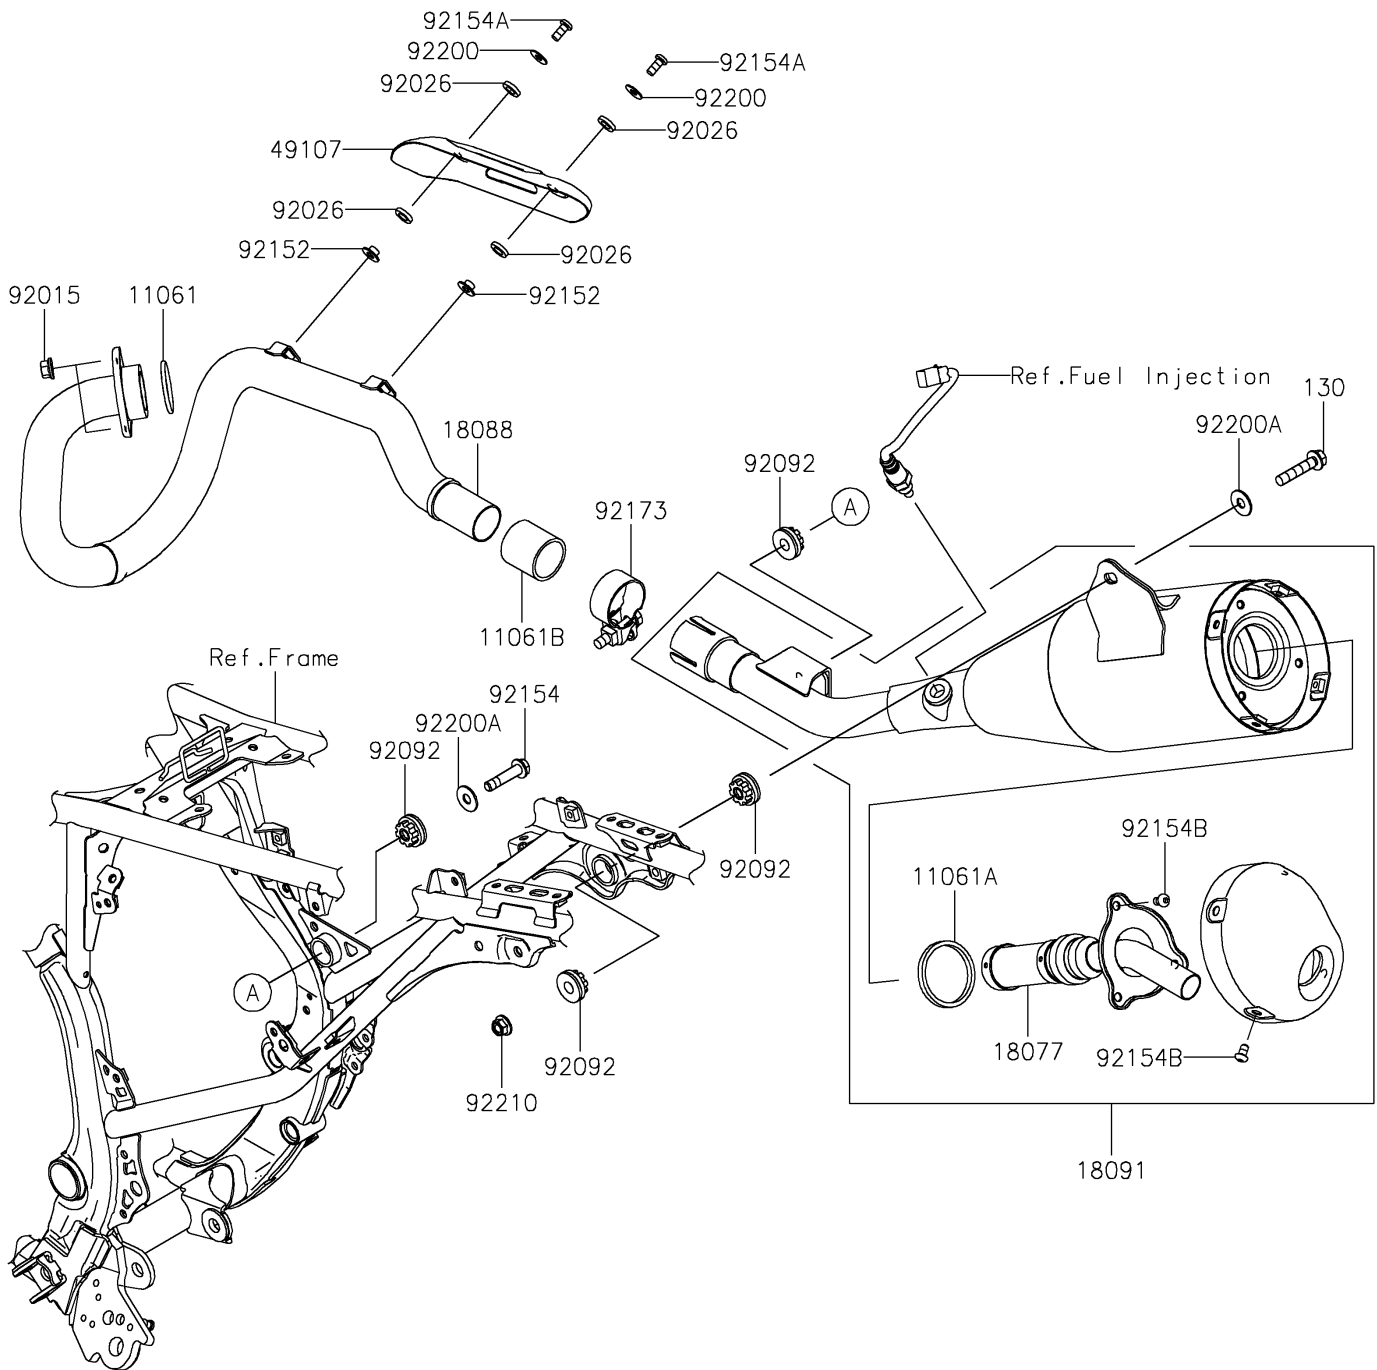

2023 KLX[®] 230R

PARTS DIAGRAM

Muffler(s)

E1140

2023 KLX[®] 230R

PARTS LIST

Muffler(s)

Kawasaki

Let the Good Times Roll[®]

ITEM NAME

PART NUMBER

QUANTITY
