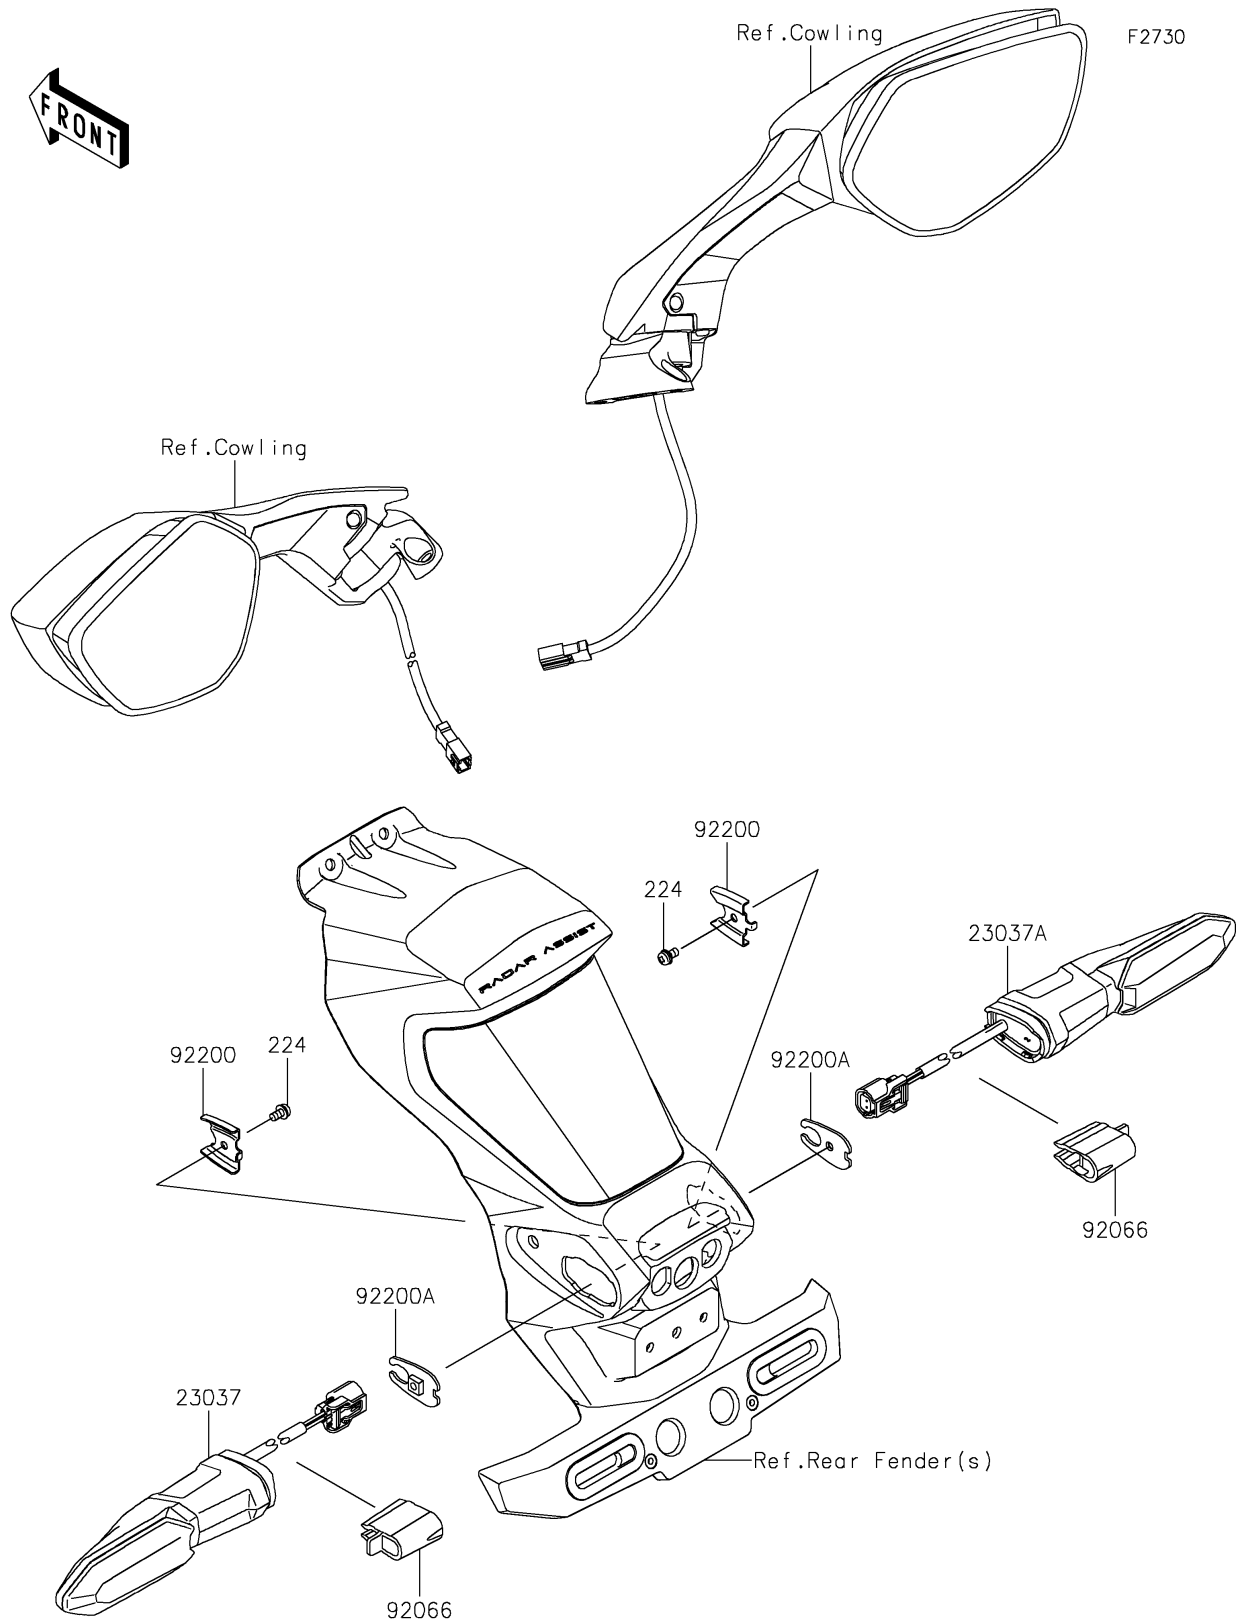

2022 NINJA H2[®] SX SE

PARTS DIAGRAM

Turn Signals

2022 NINJA H2[®] SX SE

PARTS LIST

Turn Signals

ITEM NAME	PART NUMBER	QUANTITY
LAMP-ASSY-SIGNAL,LED,LH (Ref # 23037)	23037-0561	1
LAMP-ASSY-SIGNAL,LED,RH (Ref # 23037A)	23037-0562	1
PLUG,SIGNAL LAMP (Ref # 92066)	92066-0919	2
WASHER (Ref # 92200)	92200-0855	2
WASHER (Ref # 92200A)	92200-2268	2
SCREW-PAN-WP-CROS,4X8 (Ref # 224)	224AB0408	2