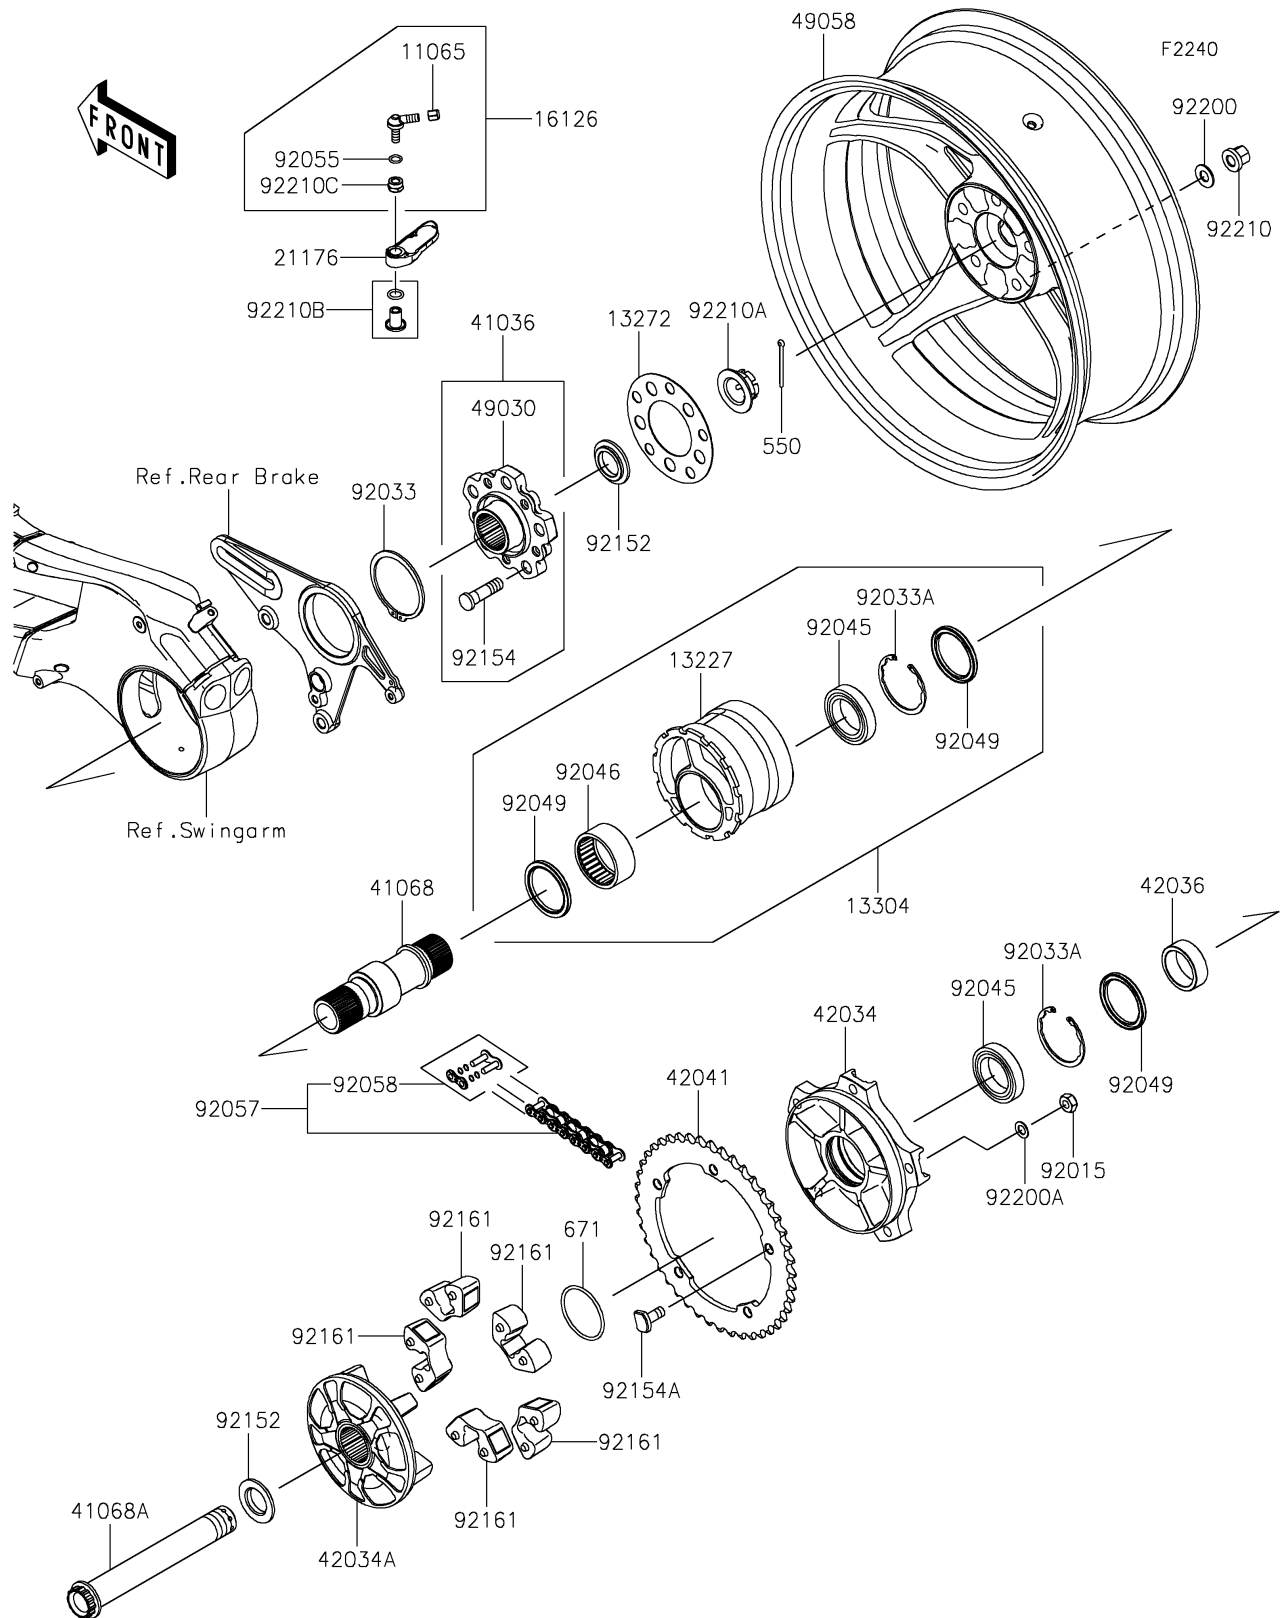

2022 NINJA H2[®] SX SE

PARTS DIAGRAM

Rear Wheel/Chain

2022 NINJA H2[®] SX SE

PARTS LIST

Rear Wheel/Chain

ITEM NAME

PART NUMBER

QUANTITY
