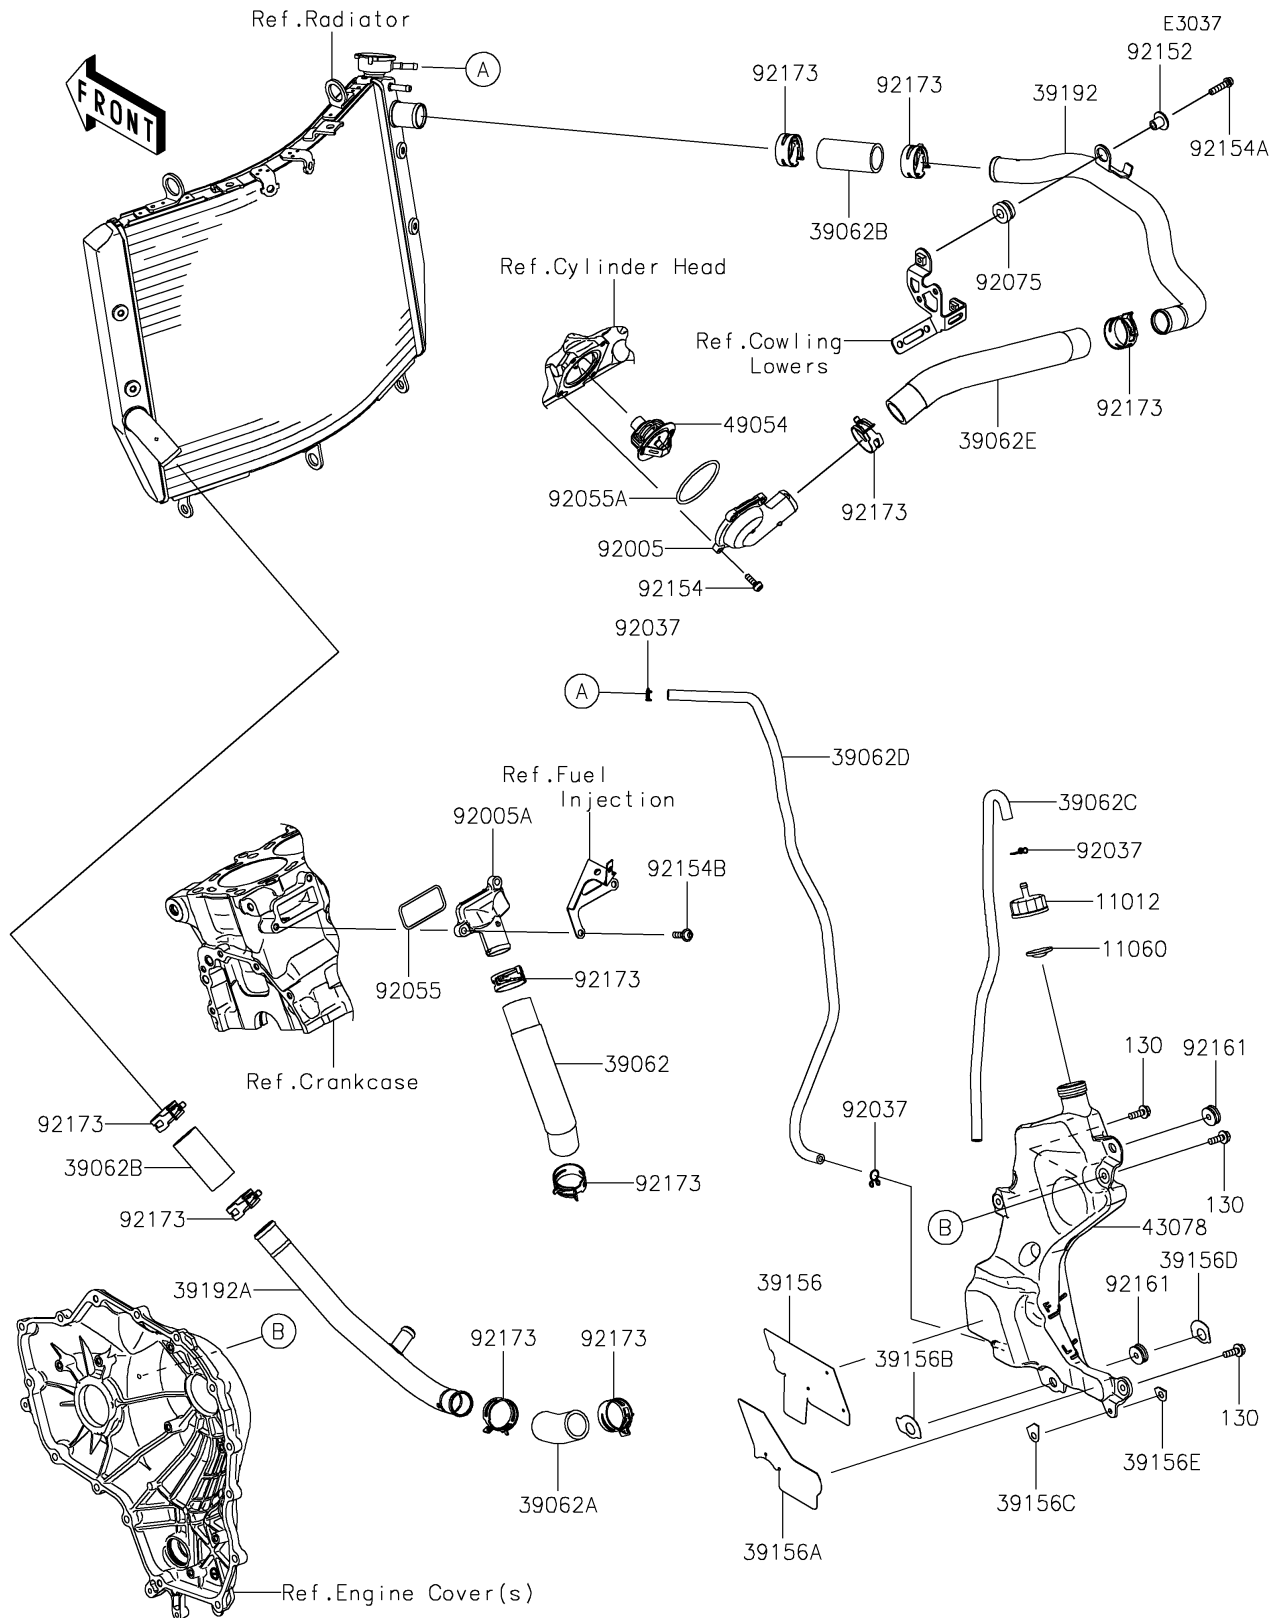

2022 NINJA H2[®] SX SE

PARTS DIAGRAM

Water Pipe

2022 NINJA H2[®] SX SE

PARTS LIST

Water Pipe

Kawasaki

Let the Good Times Roll[®]

ITEM NAME	PART NUMBER	QUANTITY
CAP (Ref # 11012)	11012-1854	1
GASKET,RESERVOIR TANK CAP (Ref # 11060)	11060-1349	1
HOSE-COOLING,W/PUMP-FITTING (Ref # 39062)	39062-0681	1
HOSE-COOLING,W/PIPE-W/PUMP (Ref # 39062A)	39062-0683	1
HOSE-COOLING,RADIATOR-W/PIPE (Ref # 39062B)	39062-0701	2
HOSE-COOLING (Ref # 39062C)	39062-0787	1
HOSE-COOLING (Ref # 39062D)	39062-0788	1
HOSE-COOLING,FITTING-W/PIPE (Ref # 39062E)	39062-0789	1
PAD (Ref # 39156)	39156-2389	1
PAD (Ref # 39156A)	39156-2390	1
PAD (Ref # 39156B)	39156-2391	1
PAD (Ref # 39156C)	39156-2392	1
PAD (Ref # 39156D)	39156-2393	1
PAD (Ref # 39156E)	39156-2394	1
PIPE-WATER,RADIATOR,RH-HOSE (Ref # 39192)	39192-0646	1
PIPE-WATER,RADIATOR,LH-W/PUMP (Ref # 39192A)	39192-0648	1
RESERVOIR (Ref # 43078)	43078-0592	1
THERMOSTAT (Ref # 49054)	49054-0004	1
FITTING,THERMO COVER (Ref # 92005)	92005-0887	1
FITTING,CYLINDER (Ref # 92005A)	92005-0888	1
CLAMP,TUBE (Ref # 92037)	92037-147	3
RING-O (Ref # 92055)	92055-0809	1
RING-O,54.5X2.6 (Ref # 92055A)	92055-0810	1
DAMPER,RUBBER (Ref # 92075)	92075-1123	1
COLLAR (Ref # 92152)	92152-2112	1
BOLT,SOCKET,5X16 (Ref # 92154)	92154-1449	4
BOLT,SOCKET,6X25 (Ref # 92154A)	92154-1457	1
BOLT,SOCKET,6X20 (Ref # 92154B)	92154-1499	2
DAMPER,6X20X7.5 (Ref # 92161)	92161-1991	2

2022 NINJA H2[®] SX SE

PARTS LIST

Water Pipe

ITEM NAME	PART NUMBER	QUANTITY
CLAMP,34MM (Ref # 92173)	92173-1360	10
BOLT-FLANGED,6X18 (Ref # 130)	130BA0618	3