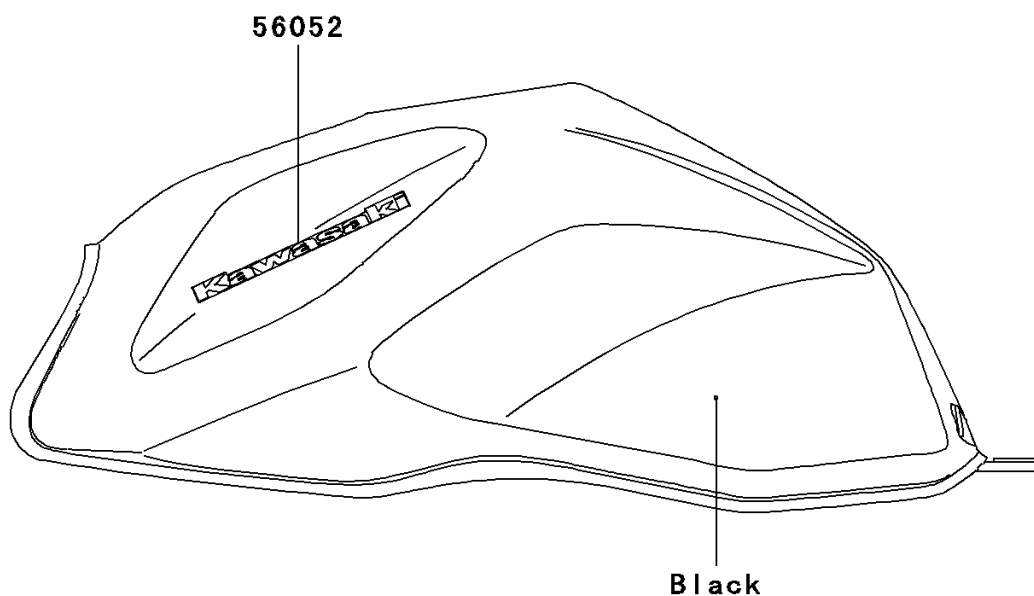

2004 Z1000

PARTS DIAGRAM

Decals(Black)(A2/A3)(CN)

Kawasaki

Let the Good Times Roll®

F2861D

2004 Z1000

PARTS LIST

Decals(Black)(A2/A3)(CN)

Kawasaki

Let the Good Times Roll®

ITEM NAME

PART NUMBER

QUANTITY
