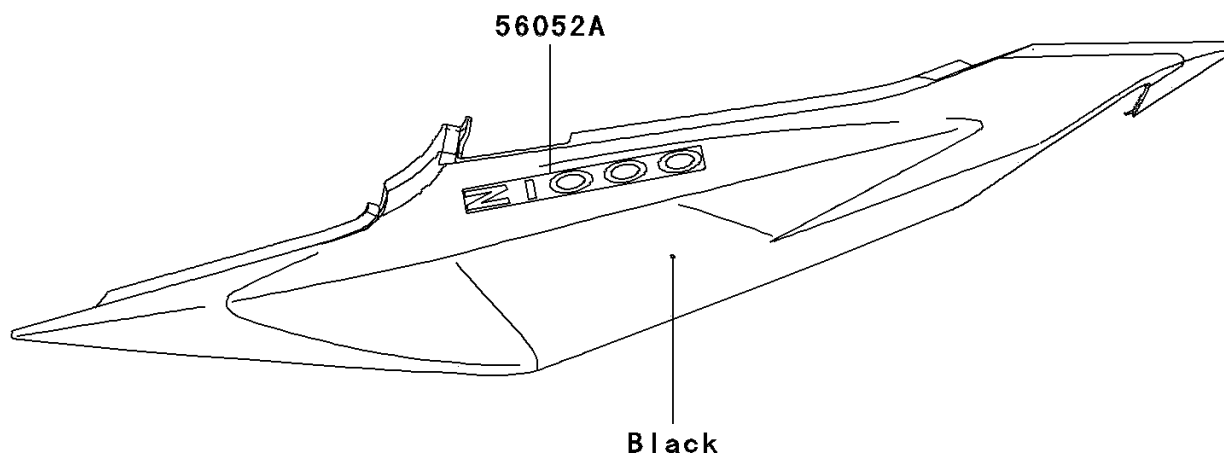

2004 Z1000

PARTS DIAGRAM

Decals(Black)(A2/A3)(CN)

Kawasaki

Let the Good Times Roll®

F2861D

2004 Z1000

PARTS LIST

Decals(Black)(A2/A3)(CN)

Kawasaki

Let the Good Times Roll®

ITEM NAME

PART NUMBER

QUANTITY
