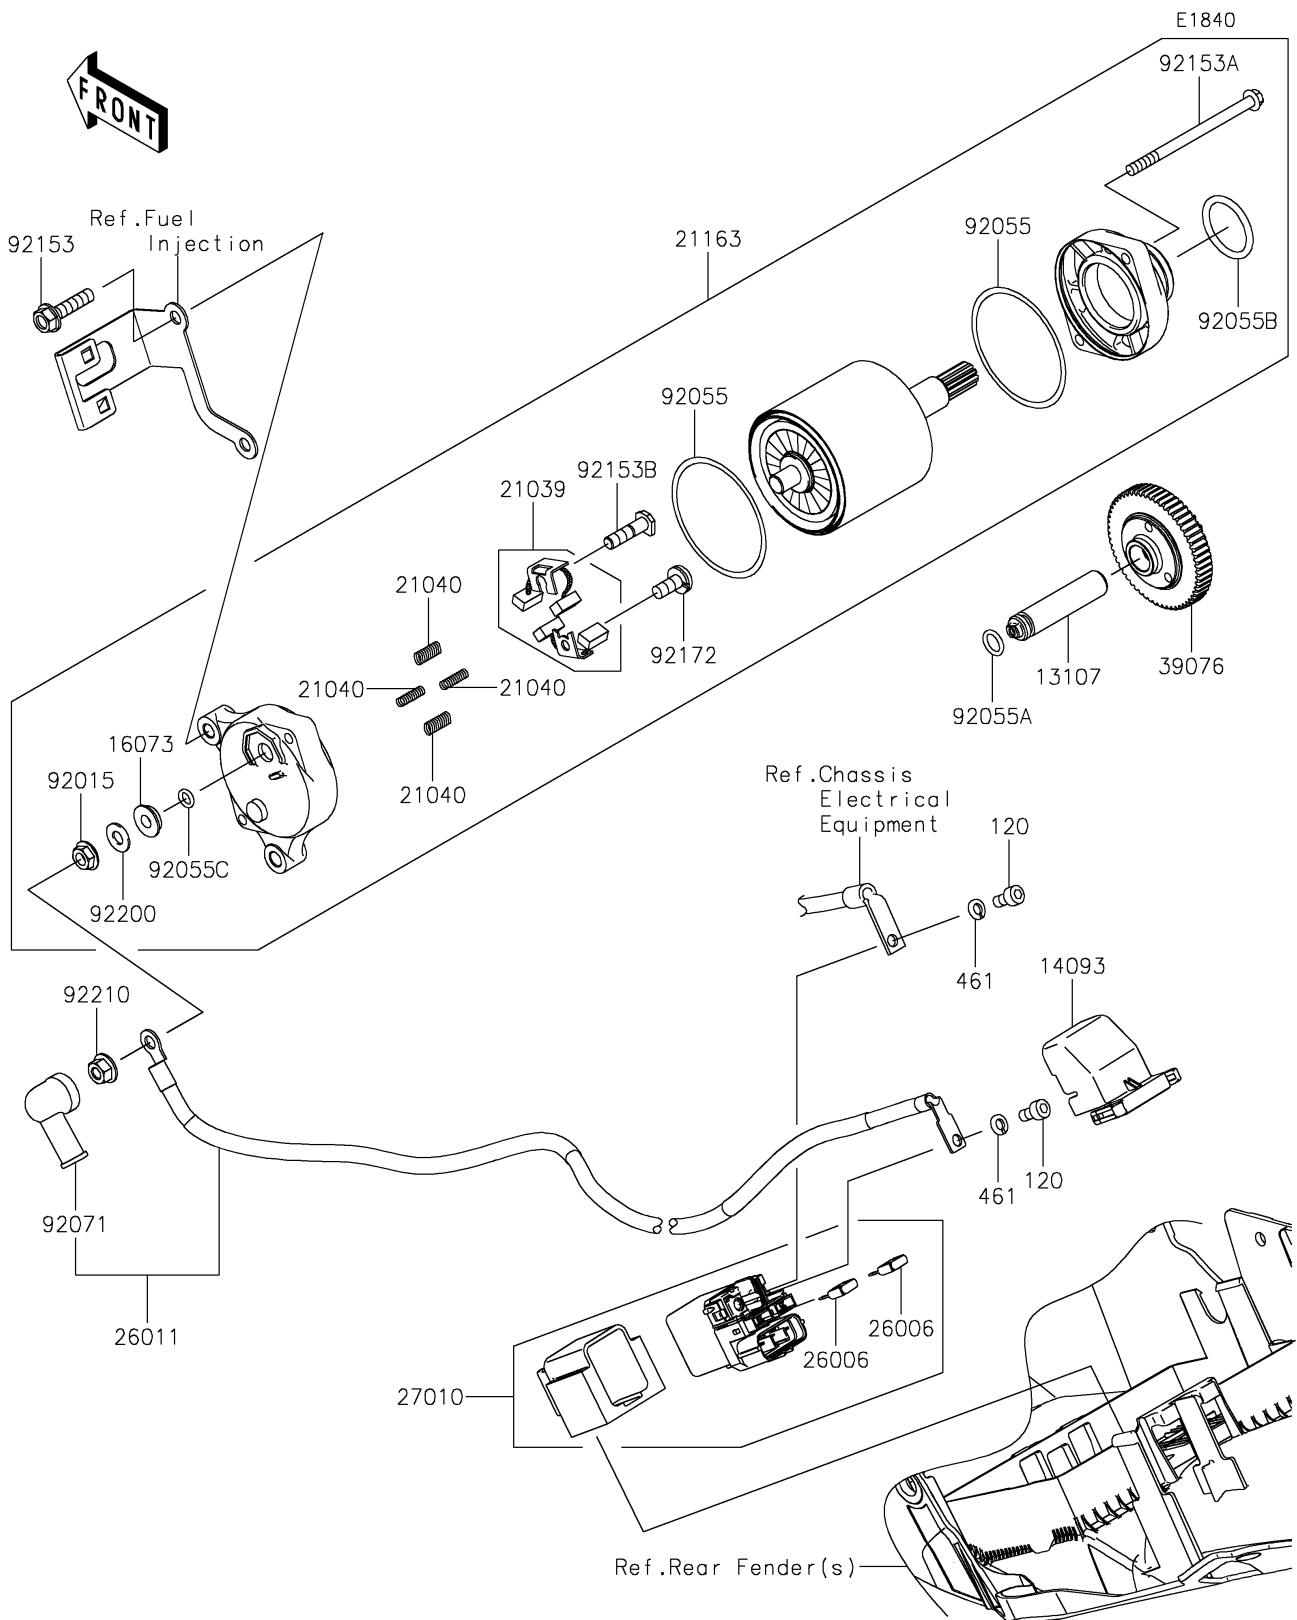

2022 NINJA H2[®] SX SE

PARTS DIAGRAM

Starter Motor

2022 NINJA H2[®] SX SE

PARTS LIST

Starter Motor

ITEM NAME	PART NUMBER	QUANTITY
SHAFT (Ref # 13107)	13107-0813	1
COVER (Ref # 14093)	14093-1207	1
INSULATOR (Ref # 16073)	16073-0053	1
BRUSH,CARBON (Ref # 21039)	21039-0004	1
SPRING-BRUSH (Ref # 21040)	21040-0003	4
STARTER-ELECTRIC (Ref # 21163)	21163-0767	1
FUSE,MINI BLADE,30A,GREEN (Ref # 26006)	26006-1080	2
WIRE-LEAD,STARTER (Ref # 26011)	26011-0978	1
SWITCH (Ref # 27010)	27010-0965	1
LIMITER (Ref # 39076)	39076-0025	1
NUT,STARTER MOTOR (Ref # 92015)	92015-1476	1
RING-O (Ref # 92055)	92055-0136	2
RING-O,8.8X1.9 (Ref # 92055A)	92055-099	1
RING-O (Ref # 92055B)	92055-1276	1
RING-O,4.5X2.0 (Ref # 92055C)	92055-1370	1
GROMMET (Ref # 92071)	92071-0024	1
BOLT,FLANGED,6X25 (Ref # 92153)	92153-1592	2
BOLT (Ref # 92153A)	92153-1850	2
BOLT (Ref # 92153B)	92153-1866	1
SCREW (Ref # 92172)	92172-0334	1
WASHER (Ref # 92200)	92200-0386	1
NUT,6MM (Ref # 92210)	92210-0188	1
BOLT-SOCKET,5X10 (Ref # 120)	120CB0510	2
WASHER-SPRING,5MM (Ref # 461)	461DA0500	2