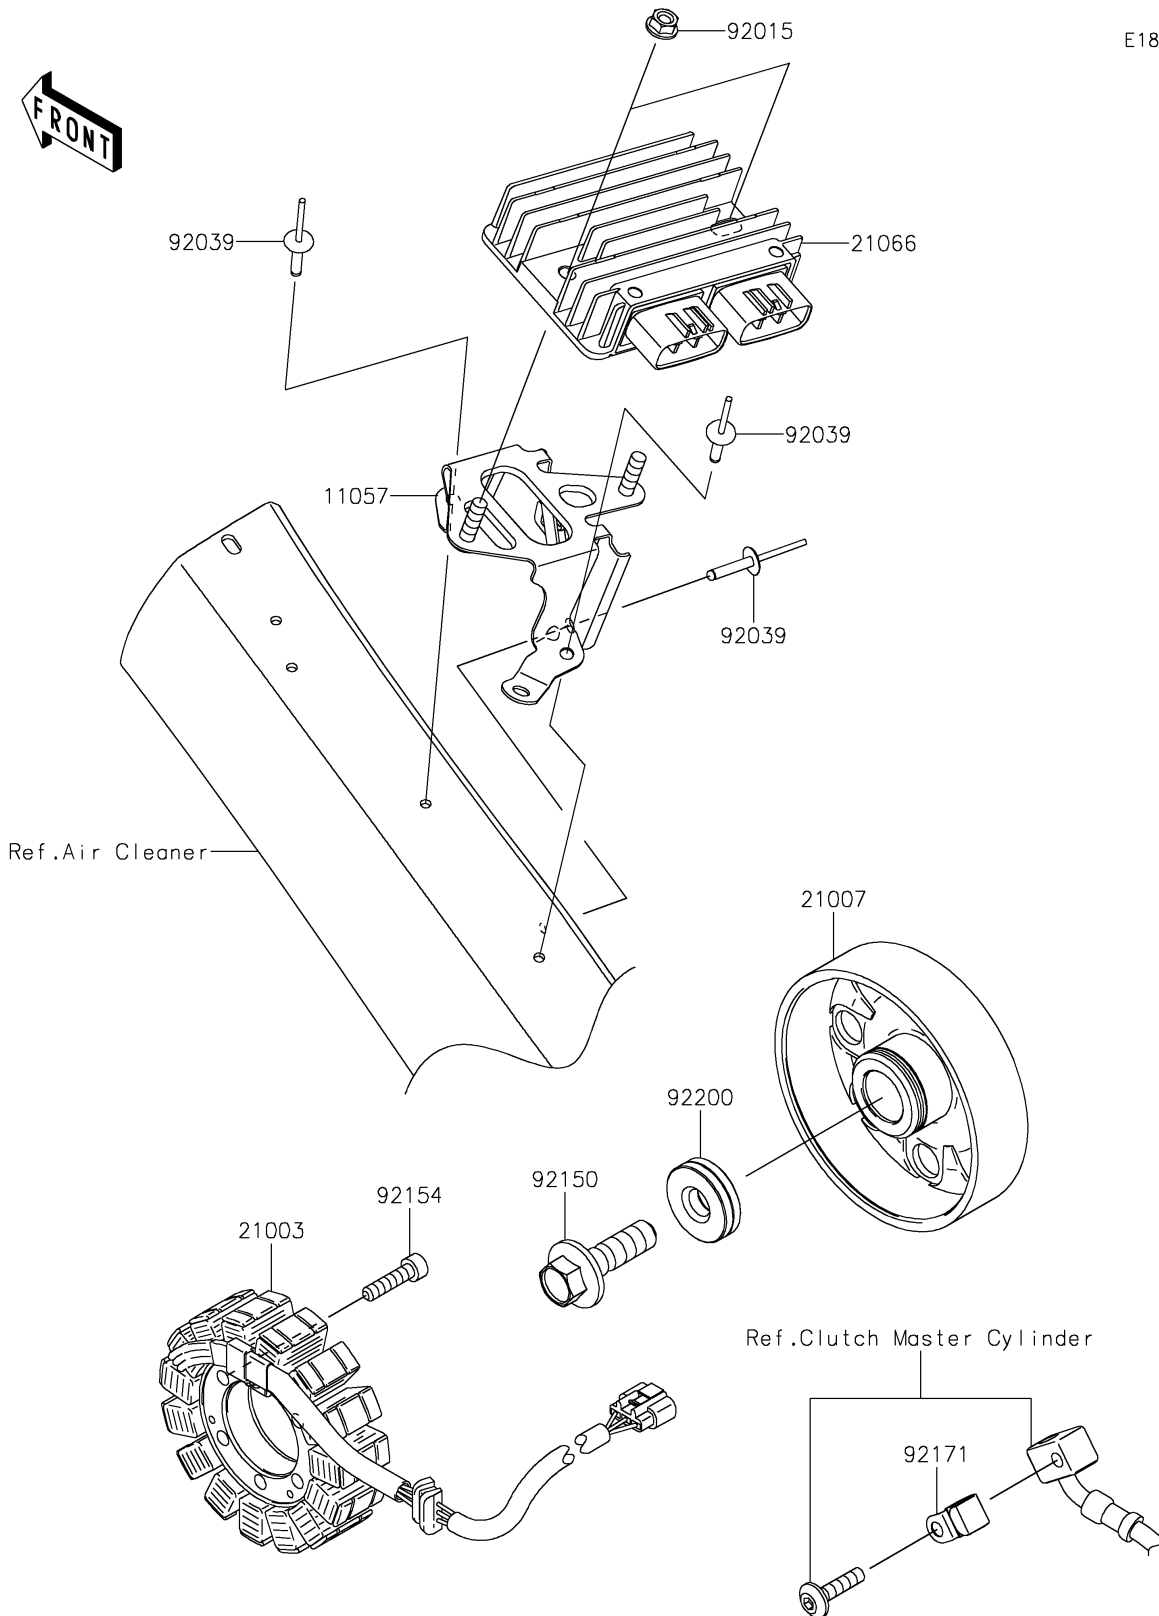

2022 NINJA H2[®] SX SE

PARTS DIAGRAM

Generator

E1810

2022 NINJA H2[®] SX SE

PARTS LIST

Generator

ITEM NAME	PART NUMBER	QUANTITY
BRACKET,REGULATOR (Ref # 11057)	11057-7258	1
STATOR (Ref # 21003)	21003-0181	1
ROTOR (Ref # 21007)	21007-0611	1
REGULATOR-VOLTAGE (Ref # 21066)	21066-0745	1
NUT,FLANGED,6MM (Ref # 92015)	92015-1367	2
RIVET (Ref # 92039)	92039-0039	3
BOLT,12X40 (Ref # 92150)	92150-1717	1
BOLT,SOCKET,6X25 (Ref # 92154)	92154-0477	4
CLAMP (Ref # 92171)	92171-0534	1
WASHER,12X34X9 (Ref # 92200)	92200-0369	1