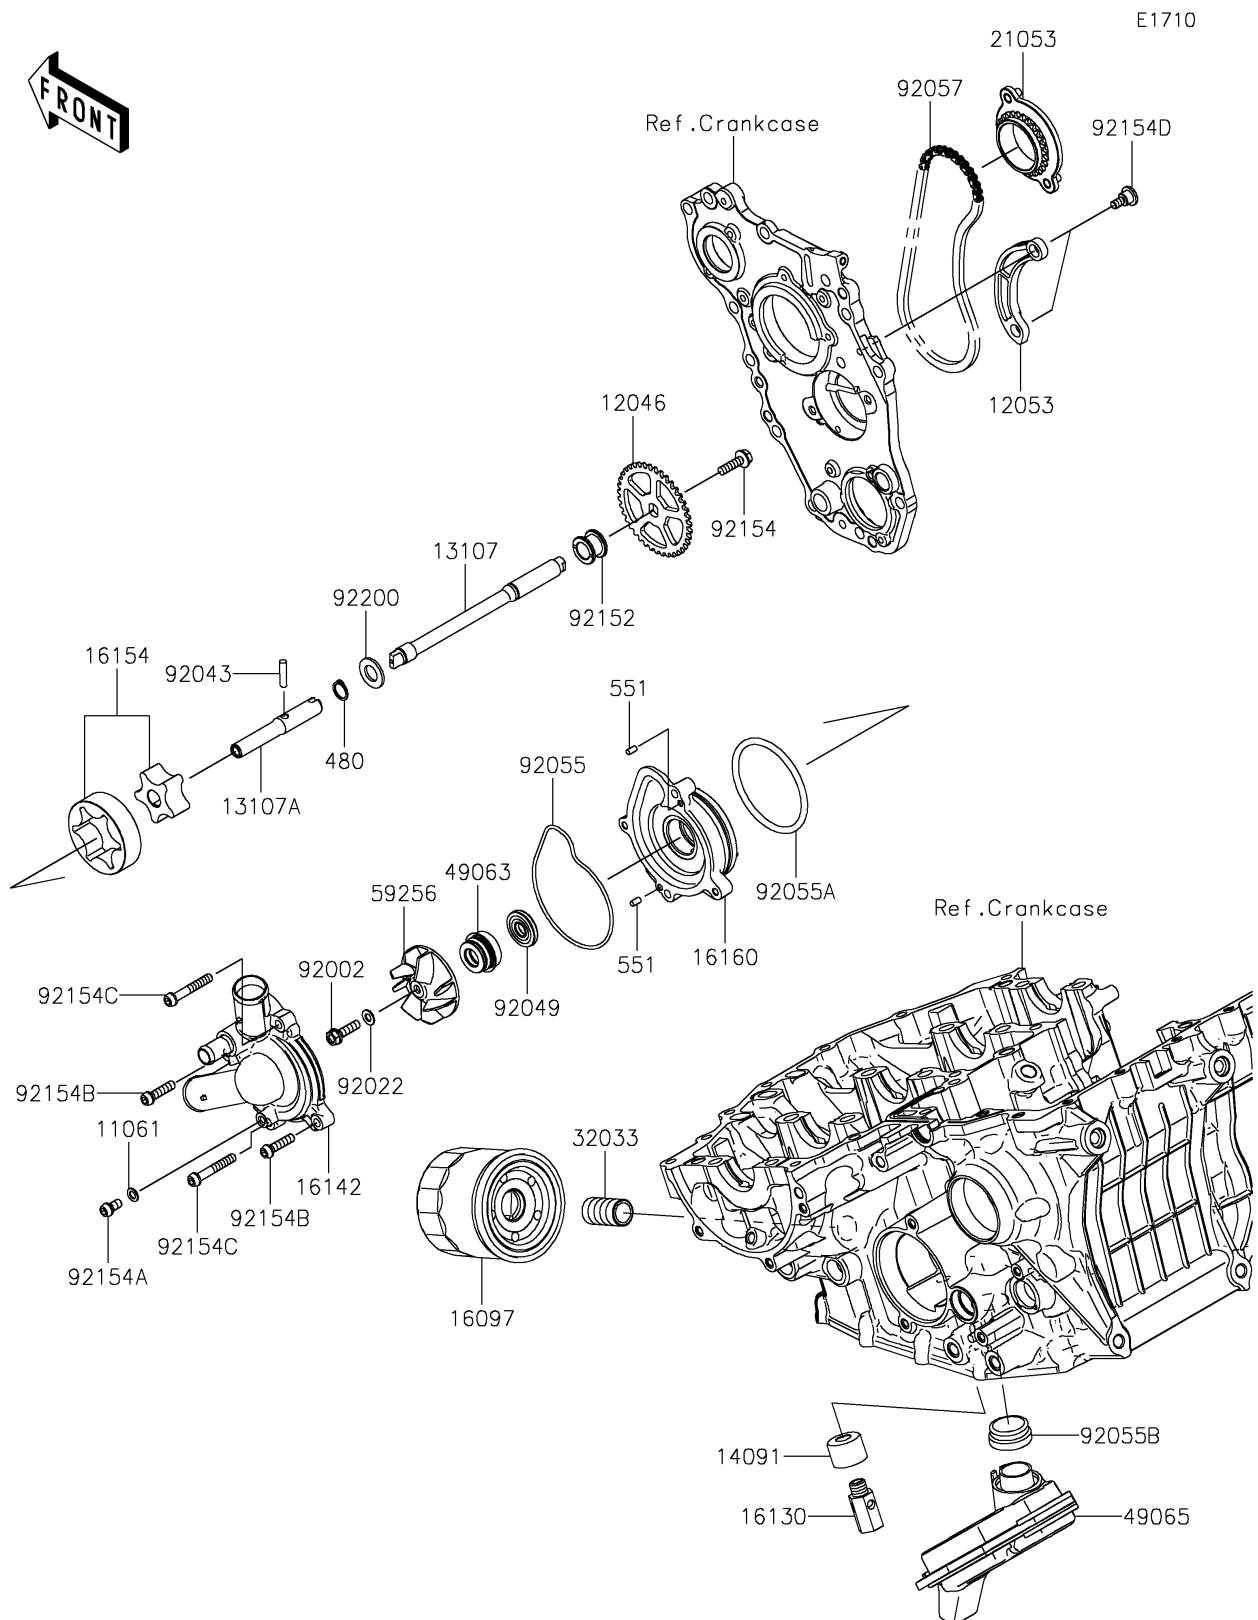

2022 NINJA H2[®] SX SE

PARTS DIAGRAM

Oil Pump/Oil Filter

2022 NINJA H2[®] SX SE

PARTS LIST

Oil Pump/Oil Filter

ITEM NAME	PART NUMBER	QUANTITY
GASKET (Ref # 11061)	11061-0107	1
SPROCKET,PUMP DRIVEN,39T (Ref # 12046)	12046-0602	1
GUIDE-CHAIN (Ref # 12053)	12053-0302	1
SHAFT,RH (Ref # 13107)	13107-0809	1
SHAFT,LH (Ref # 13107A)	13107-0810	1
COVER,VALVE (Ref # 14091)	14091-0497	1
FILTER-ASSY-OIL (Ref # 16097)	16097-0009	1
VALVE-ASSY-RELIEF (Ref # 16130)	16130-0005	1
COVER-PUMP,WATER (Ref # 16142)	16142-0733	1
ROTOR-PUMP,OIL (Ref # 16154)	16154-0723	1
BODY,WATER PUMP (Ref # 16160)	16160-0799	1
SPROCKET-ASSY,PUMP DRIVE,27T (Ref # 21053)	21053-0009	1
PIPE,OIL FILTER (Ref # 32033)	32033-1535	1
SEAL-MECHANICAL (Ref # 49063)	49063-1055	1
FILTER-OIL (Ref # 49065)	49065-0037	1
IMPELLER (Ref # 59256)	59256-0011	1
BOLT,6X22 (Ref # 92002)	92002-1154	1
WASHER,6.1X12X1 (Ref # 92022)	92022-077	1
PIN,5X21.8 (Ref # 92043)	92043-1518	1
SEAL-OIL (Ref # 92049)	92049-0778	1
RING-O,WATER PUMP (Ref # 92055)	92055-0208	1
RING-O,68.2X2.4 (Ref # 92055A)	92055-1338	1
RING-O,OIL FILTER (Ref # 92055B)	92055-1503	1
CHAIN,92RH2005-76M (Ref # 92057)	92057-0635	1
COLLAR (Ref # 92152)	92152-1935	1
BOLT,FLANGED,6X22 (Ref # 92154)	92154-0387	1
BOLT,SOCKET,6X12 (Ref # 92154A)	92154-1453	1
BOLT,SOCKET,6X25 (Ref # 92154B)	92154-1457	2
BOLT,SOCKET,6X40 (Ref # 92154C)	92154-1459	2

2022 NINJA H2[®] SX SE

PARTS LIST

Oil Pump/Oil Filter

ITEM NAME	PART NUMBER	QUANTITY
BOLT (Ref # 92154D)	92154-1651	2
WASHER,13X24X2 (Ref # 92200)	92200-0451	1
CIRCLIP-TYPE-C,13MM (Ref # 480)	480J1300	1
PIN-DOWEL,4X8 (Ref # 551)	551A0408	2