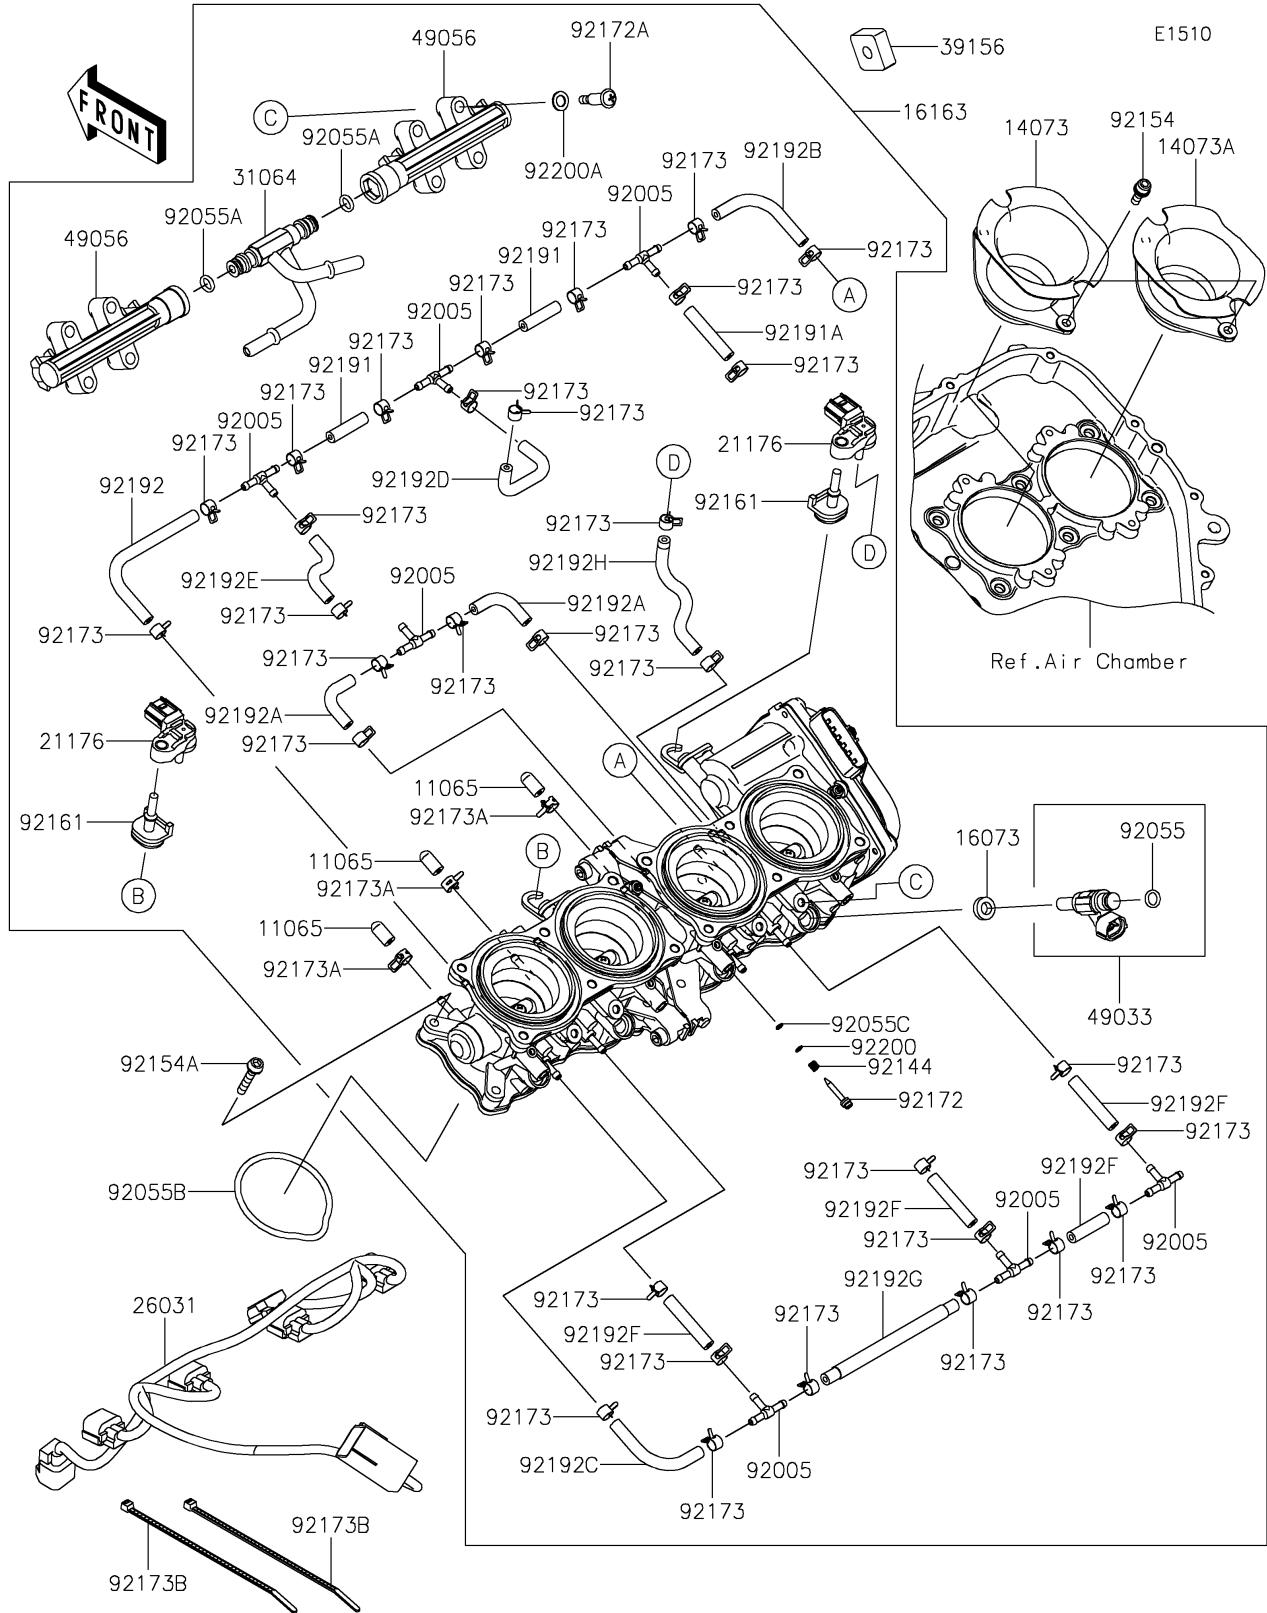

2024 Ninja H2 SX SE

PARTS DIAGRAM

Throttle

2024 Ninja H2 SX SE

PARTS LIST

Throttle

ITEM NAME	PART NUMBER	QUANTITY
CAP (Ref # 11065)	11065-0904	3
DUCT,AIR FUNNEL,#2 (Ref # 14073)	14073-0883	2
DUCT,AIR FUNNEL,#1 (Ref # 14073A)	14073-0887	2
INSULATOR (Ref # 16073)	16073-0825	4
THROTTLE-ASSY (Ref # 16163)	16163-1257	1
SENSOR,PRESSURE (Ref # 21176)	21176-0937	2
HARNESS (Ref # 26031)	26031-3791	1
PIPE-COMP (Ref # 31064)	31064-0674	1
PAD (Ref # 39156)	39156-2822	1
NOZZLE-INJECTION (Ref # 49033)	49033-0564	4
PIPE-INJECTION (Ref # 49056)	49056-0037	2
FITTING (Ref # 92005)	92005-1380	7
RING-O,INJECTION NOZZLE (Ref # 92055)	92055-0124	4
RING-O (Ref # 92055A)	92055-0761	2
RING-O (Ref # 92055B)	92055-0817	4
RING-O (Ref # 92055C)	92055-0840	4
SPRING,THROTTLE STOP SCREW (Ref # 92144)	92144-1674	4
BOLT,SOCKET,5X16 (Ref # 92154)	92154-1568	8
BOLT,SOCKET,5X28 (Ref # 92154A)	92154-3882	7
DAMPER (Ref # 92161)	92161-0673	2
SCREW (Ref # 92172)	92172-0156	4
SCREW,PIPE INJECTION (Ref # 92172A)	92172-0828	4
CLAMP (Ref # 92173)	92173-1420	32
CLAMP (Ref # 92173A)	92173-1421	3
CLAMP (Ref # 92173B)	92173-1470	2
TUBE,3.2X7.4X30 (Ref # 92191)	92191-1550	2
TUBE,3.2X7.4X40 (Ref # 92191A)	92191-1551	1
TUBE,3.2X7.4X115 (Ref # 92192)	92192-0131	1
TUBE,3.2X7.4X45 (Ref # 92192A)	92192-1445	2

2024 Ninja H2 SX SE

PARTS LIST

Throttle

ITEM NAME	PART NUMBER	QUANTITY
TUBE,3.2X7.4X75 (Ref # 92192B)	92192-1446	1
TUBE,3.5X7.5X70 (Ref # 92192C)	92192-1447	1
TUBE (Ref # 92192D)	92192-1492	1
TUBE (Ref # 92192E)	92192-1493	1
TUBE,3.5X7.5X40 (Ref # 92192F)	92192-1494	4
TUBE,3.5X7.5X115 (Ref # 92192G)	92192-1495	1
TUBE (Ref # 92192H)	92192-2481	1
WASHER,PILOT AIR SCREW (Ref # 92200)	92200-1564	4
WASHER (Ref # 92200A)	92200-3807	4