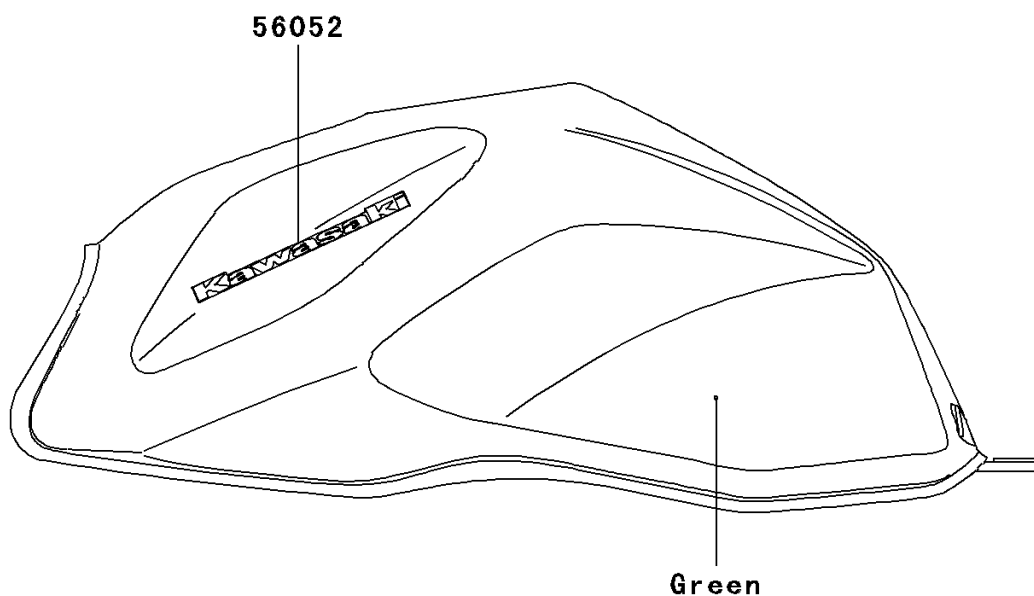

2004 Z1000

PARTS DIAGRAM

Decals(Green)(A2)

Kawasaki

Let the Good Times Roll®

F2861C

2004 Z1000

PARTS LIST

Decals(Green)(A2)

Kawasaki

Let the Good Times Roll®

ITEM NAME

PART NUMBER

QUANTITY
