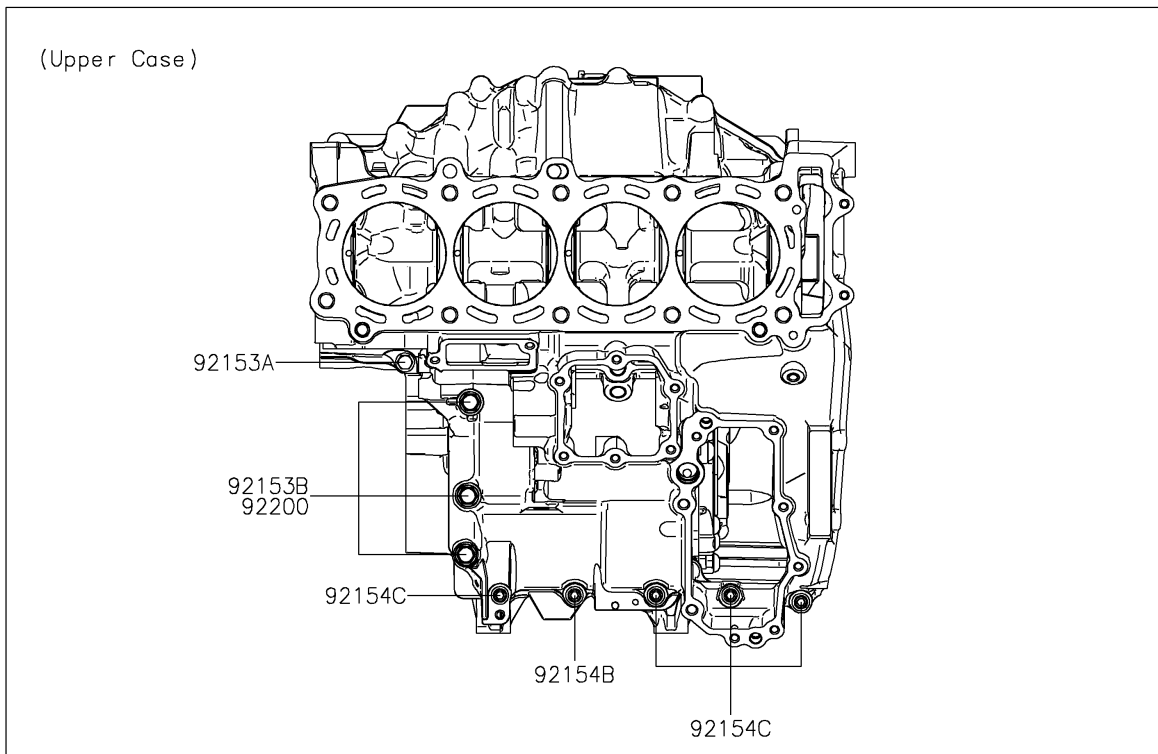

2024 Ninja H2 SX SE

PARTS DIAGRAM

Crankcase Bolt Pattern

E1412

2024 Ninja H2 SX SE

PARTS LIST

Crankcase Bolt Pattern

ITEM NAME	PART NUMBER	QUANTITY
BOLT,FLANGED,7X85 (Ref # 92150)	92150-1251	2
BOLT,FLANGED,7X45 (Ref # 92153)	92153-1041	7
BOLT,FLANGED,7X60 (Ref # 92153A)	92153-1045	2
BOLT,8X63 (Ref # 92153B)	92153-1110	3
BOLT,FLANGED,10X100 (Ref # 92154)	92154-1446	8
BOLT,FLANGED,10X120 (Ref # 92154A)	92154-1447	2
BOLT,SOCKET,6X30 (Ref # 92154B)	92154-1463	1
BOLT,SOCKET,6X40 (Ref # 92154C)	92154-1465	4
WASHER,8.2X16X1.6 (Ref # 92200)	92200-0047	3
WASHER,10.2X18.4X1.8 (Ref # 92200A)	92200-0990	10