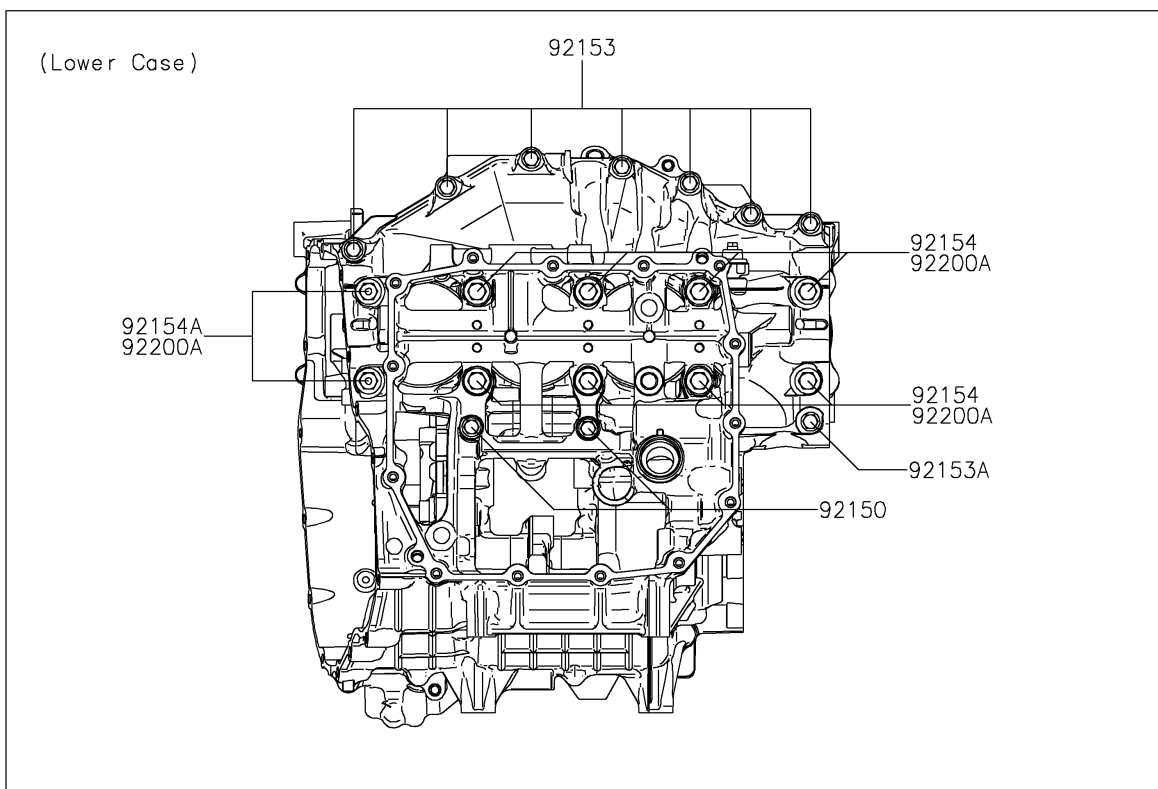

2024 Ninja H2 SX SE

PARTS DIAGRAM

Crankcase Bolt Pattern

E1412

2024 Ninja H2 SX SE

PARTS LIST

Crankcase Bolt Pattern

ITEM NAME	PART NUMBER	QUANTITY
BOLT,FLANGED,7X85 (Ref # 92150)	92150-1251	2
BOLT,FLANGED,7X45 (Ref # 92153)	92153-1041	7
BOLT,FLANGED,7X60 (Ref # 92153A)	92153-1045	2
BOLT,8X63 (Ref # 92153B)	92153-1110	3
BOLT,FLANGED,10X100 (Ref # 92154)	92154-1446	8
BOLT,FLANGED,10X120 (Ref # 92154A)	92154-1447	2
BOLT,SOCKET,6X30 (Ref # 92154B)	92154-1463	1
BOLT,SOCKET,6X40 (Ref # 92154C)	92154-1465	4
WASHER,8.2X16X1.6 (Ref # 92200)	92200-0047	3
WASHER,10.2X18.4X1.8 (Ref # 92200A)	92200-0990	10