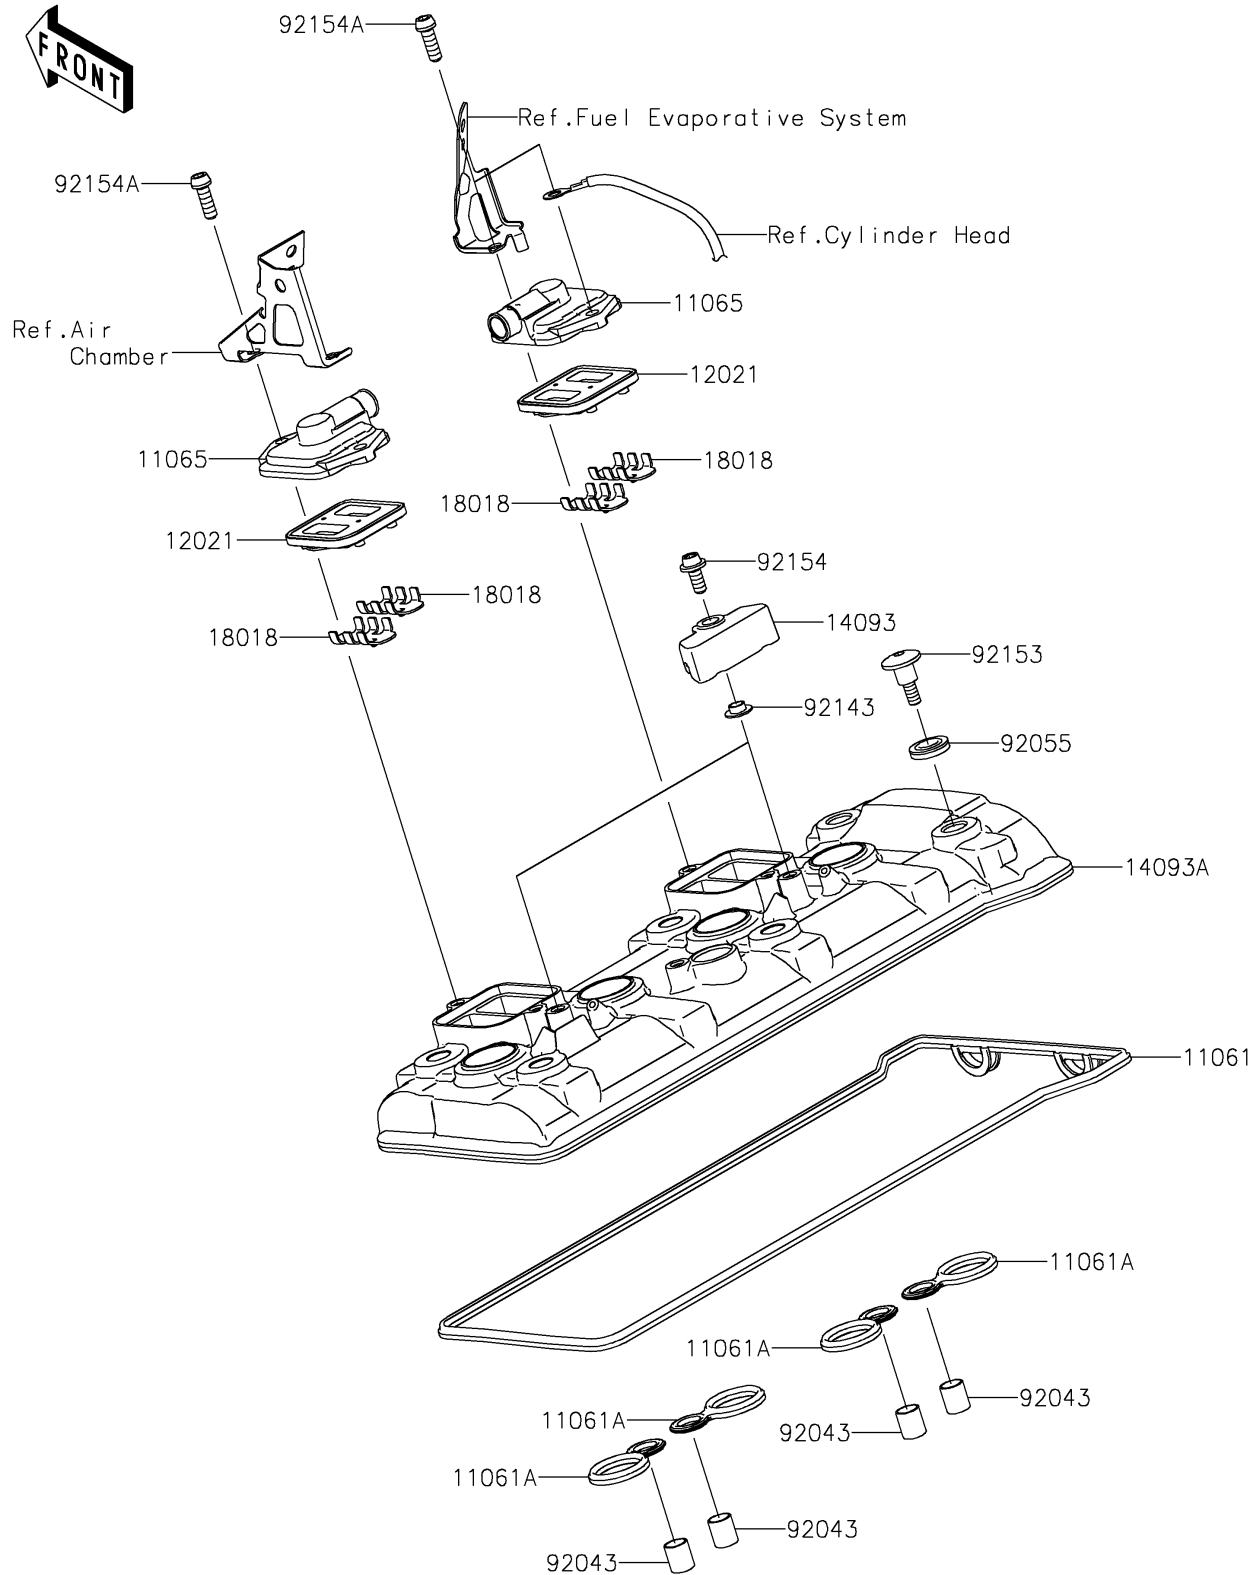

## PARTS DIAGRAM

### Cylinder Head Cover

E1112

## PARTS LIST

### Cylinder Head Cover

ITEM NAME	PART NUMBER	QUANTITY
GASKET,HEAD COVER (Ref # 11061)	11061-0979	1
GASKET,PLUG HOLE (Ref # 11061A)	11061-1185	4
CAP (Ref # 11065)	11065-0360	2
VALVE-ASSY-REED (Ref # 12021)	12021-0021	2
COVER (Ref # 14093)	14093-0291	2
COVER,CYLINDER HEAD (Ref # 14093A)	14093-0582	1
PLATE-HEAT GUARD (Ref # 18018)	18018-0640	4
PIN,10.1X12X14 (Ref # 92043)	92043-4009	4
RING-O (Ref # 92055)	92055-0820	6
COLLAR (Ref # 92143)	92143-1331	2
BOLT,SOCKET,6X22.5 (Ref # 92153)	92153-1779	6
BOLT,SOCKET,6X14 (Ref # 92154)	92154-1460	2
BOLT,SOCKET,6X18 (Ref # 92154A)	92154-1498	4