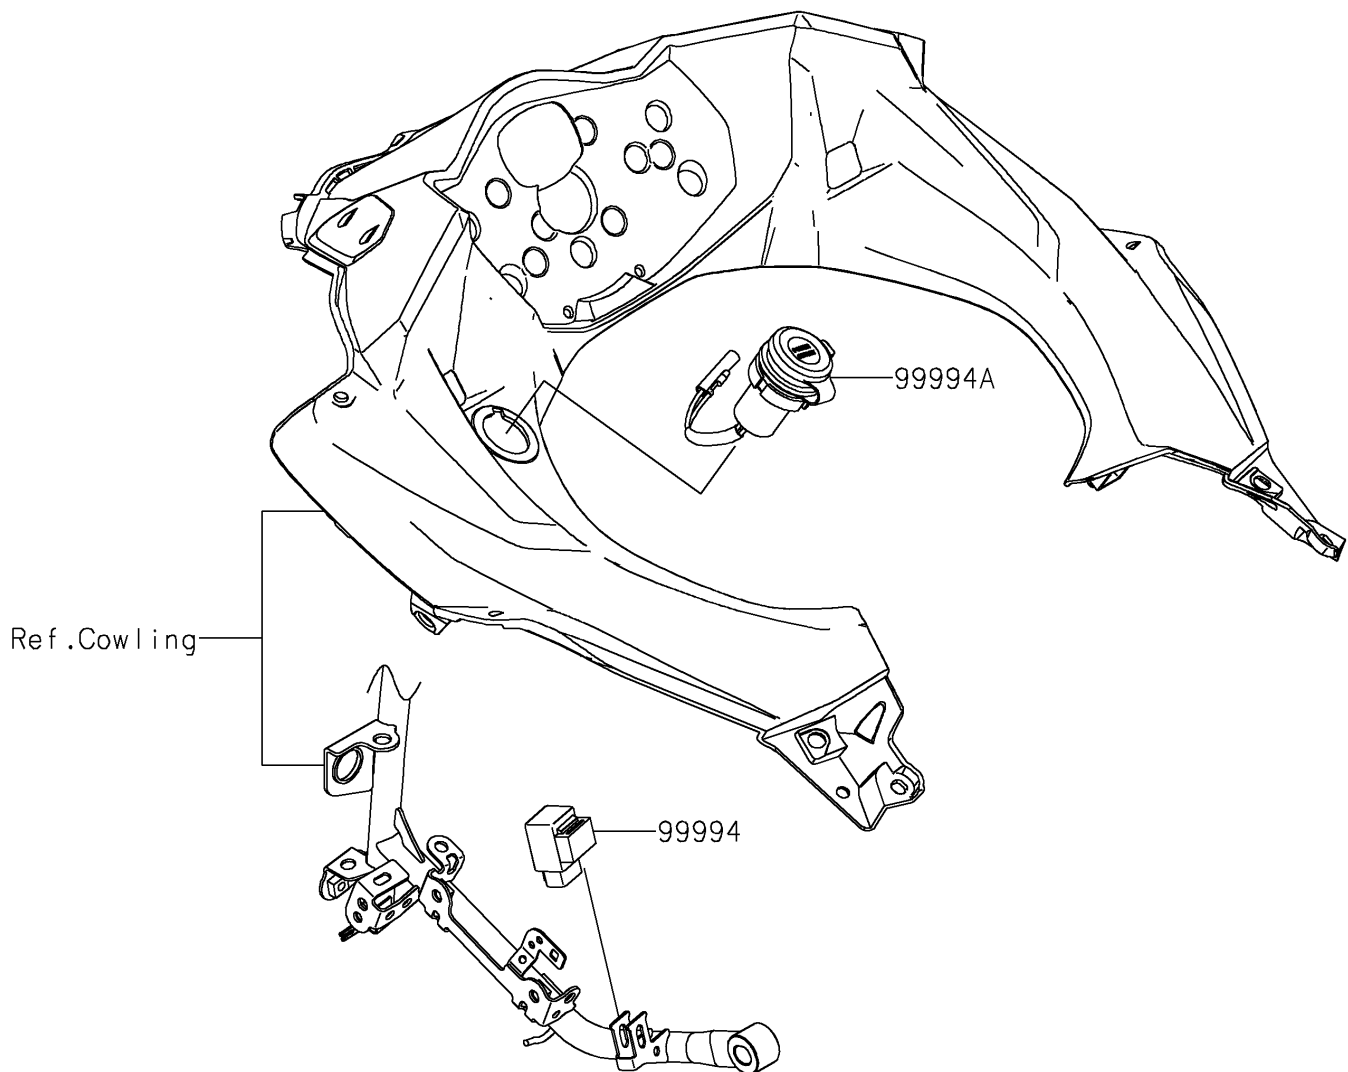

2022 NINJA® 400 ABS KRT EDITION

Kawasaki
Let the Good Times Roll®

PARTS DIAGRAM

Accessory(DC Output etc.)

F2910G

2022 NINJA® 400 ABS KRT EDITION

Kawasaki
Let the Good Times Roll®

PARTS LIST

Accessory(DC Output etc.)

ITEM NAME

PART NUMBER

QUANTITY
