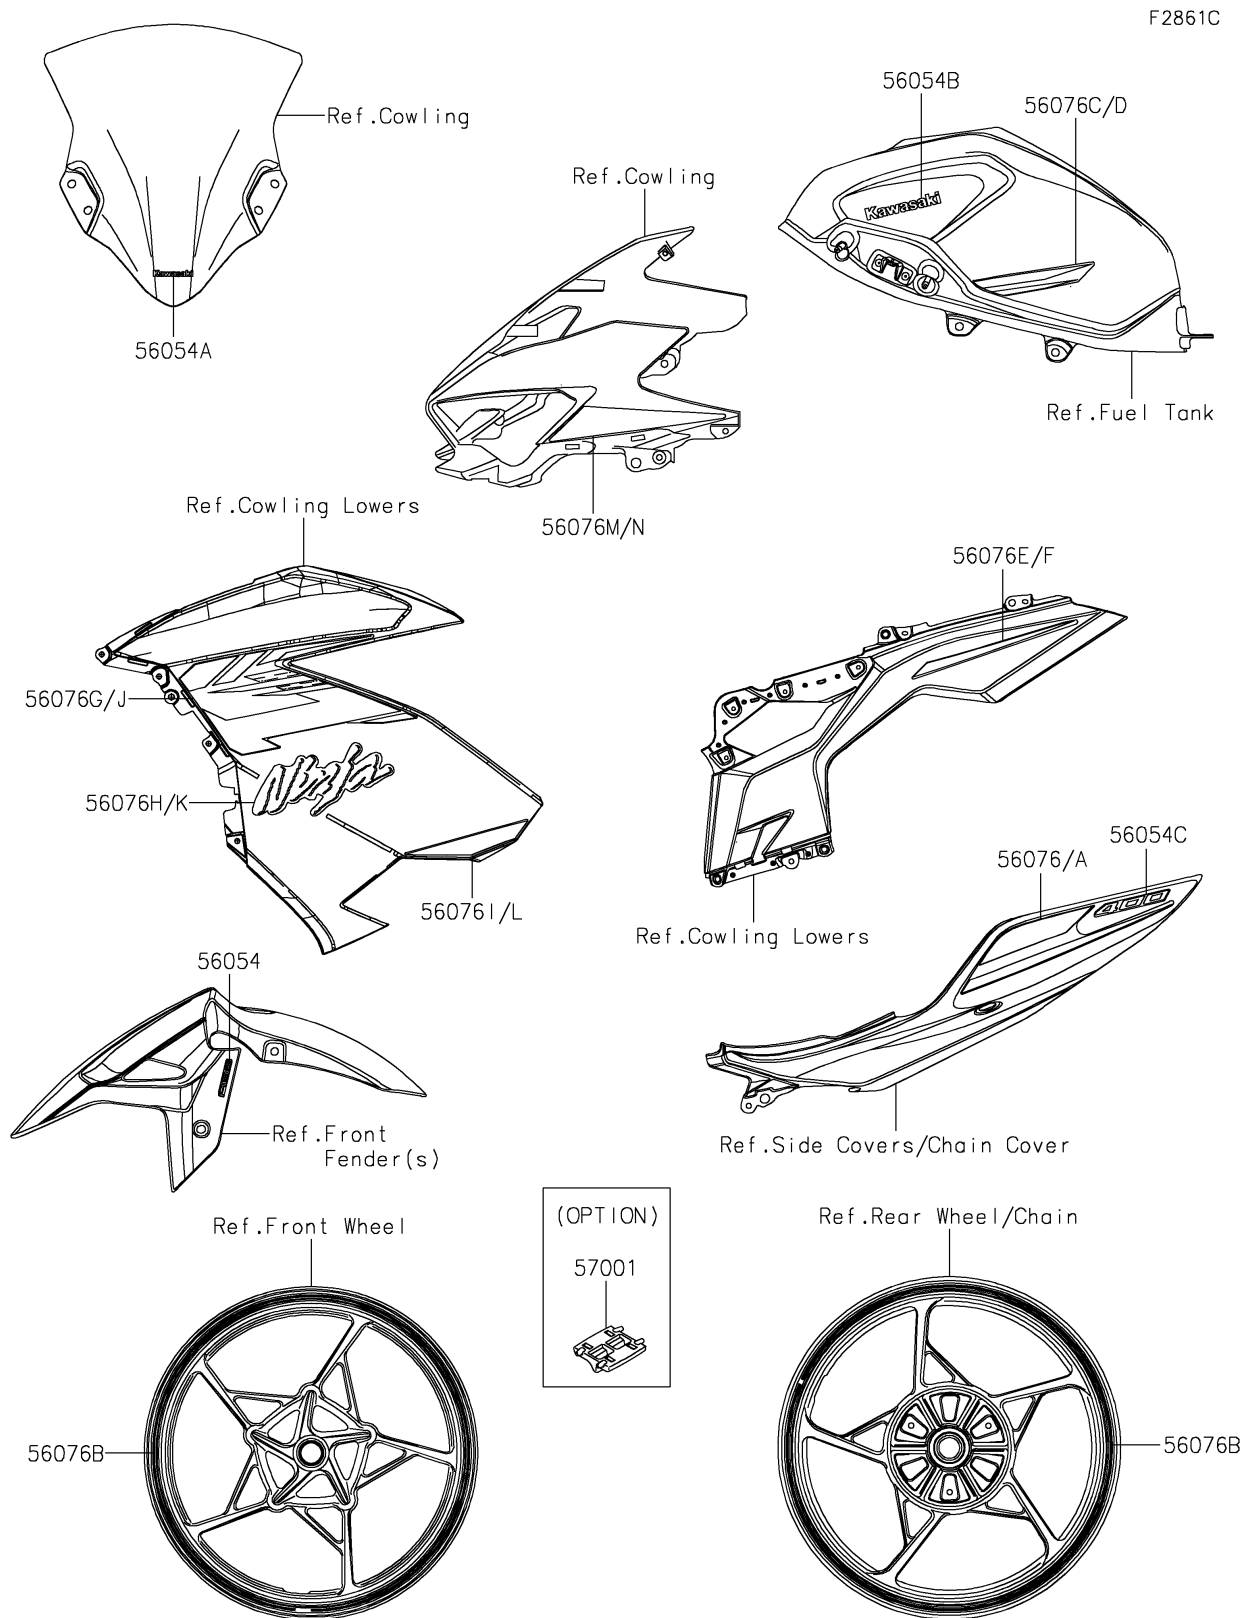

2022 NINJA® 400 ABS KRT EDITION

PARTS DIAGRAM

Decals(Gray)(GNFBN)

2022 NINJA[®] 400 ABS KRT EDITION

PARTS LIST

Decals(Gray)(GNFBN)

ITEM NAME

PART NUMBER

QUANTITY
