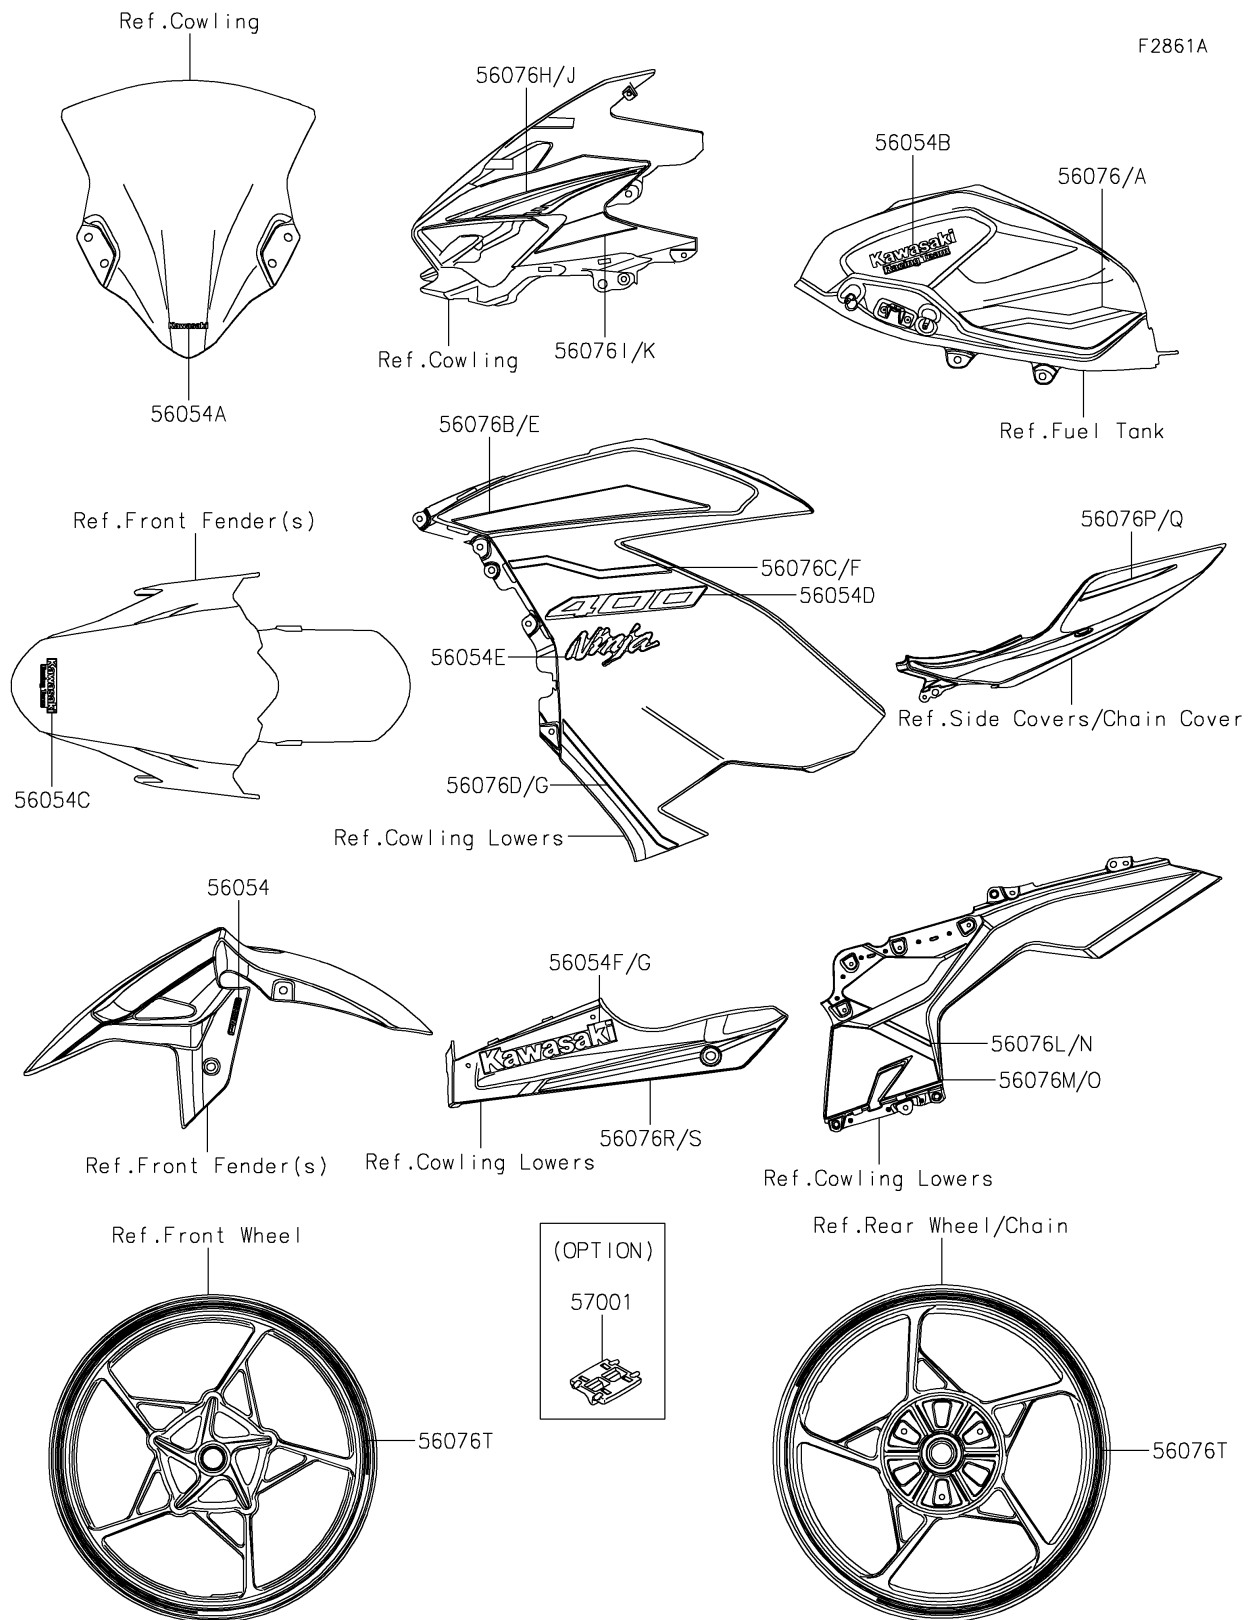

2022 NINJA® 400

PARTS DIAGRAM

Decals(Green)(GNFAN/GNFAL)

2022 NINJA[®] 400

PARTS LIST

Decals(Green)(GNFAN/GNFAL)

ITEM NAME

PART NUMBER

QUANTITY
