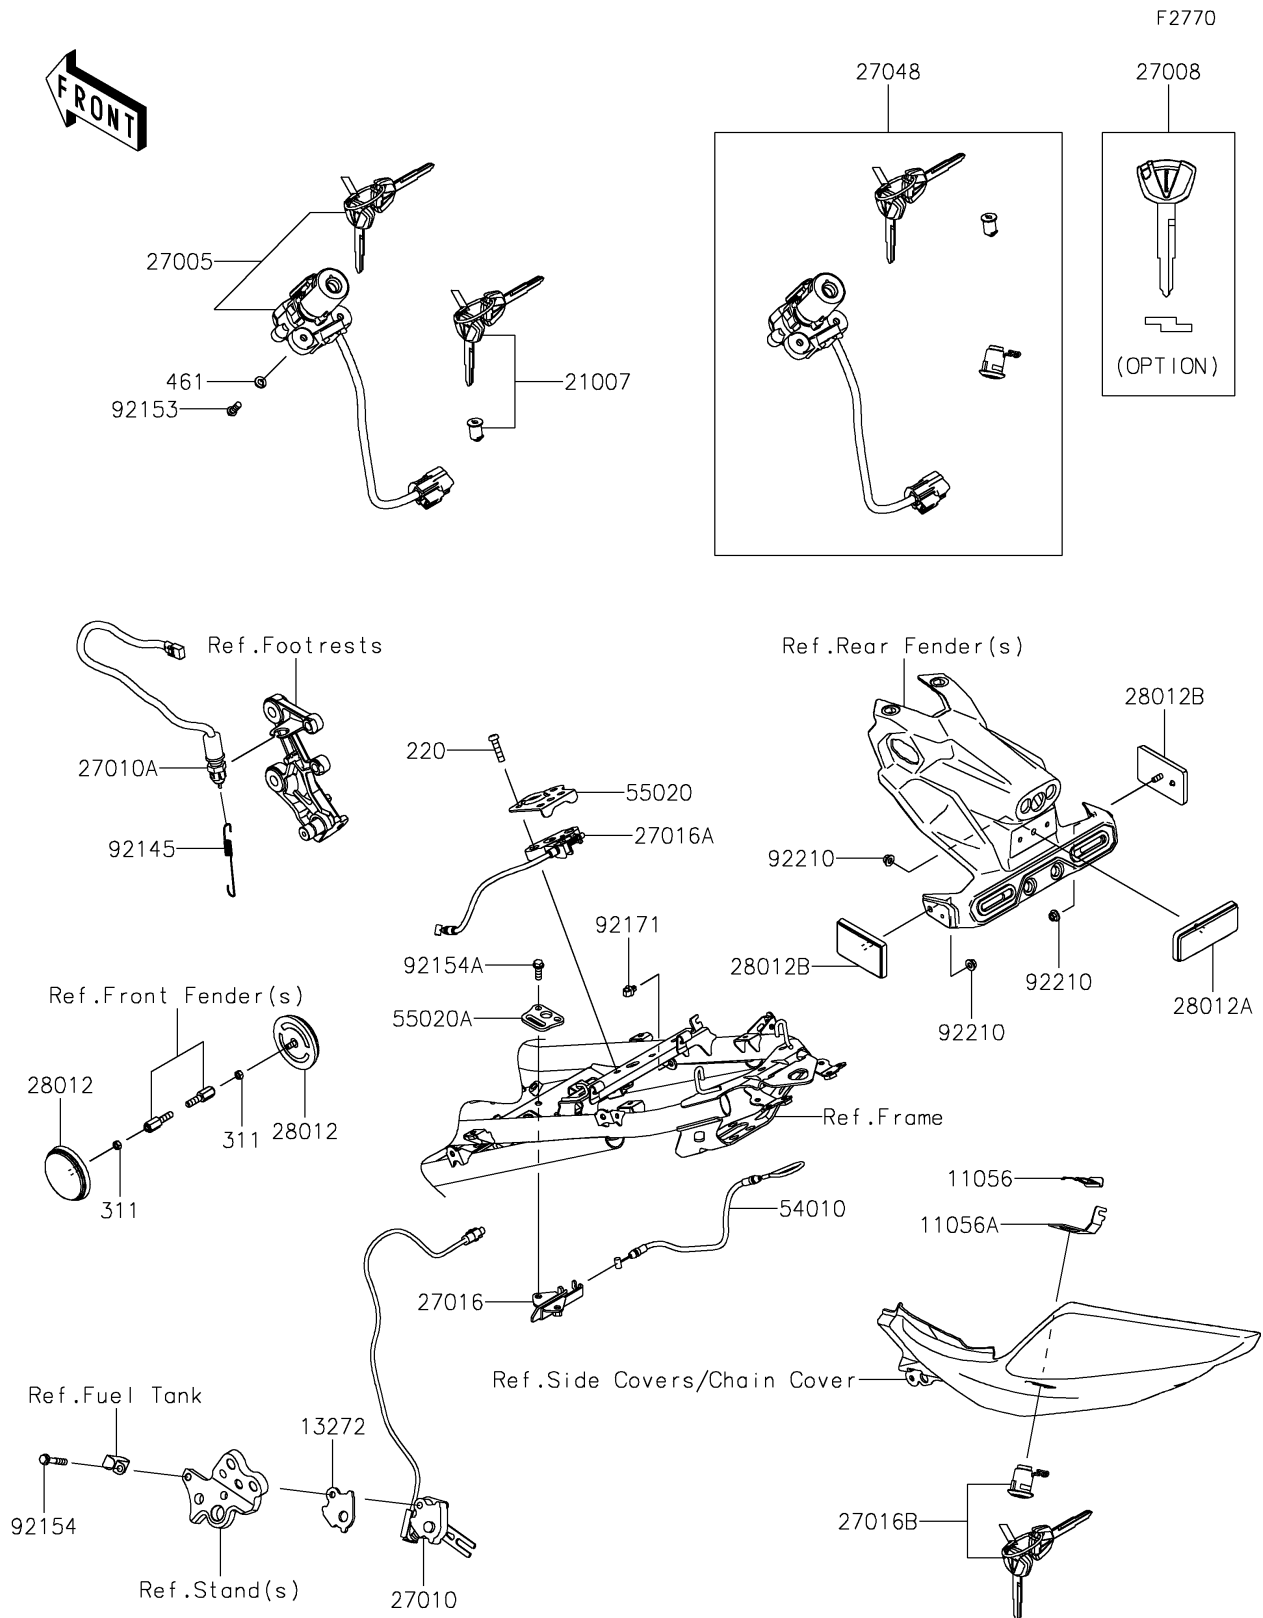

2022 NINJA® 400 ABS KRT EDITION

PARTS DIAGRAM

Ignition Switch/Locks/Reflectors

2022 NINJA® 400 ABS KRT EDITION

PARTS LIST

Ignition Switch/Locks/Reflectors

ITEM NAME	PART NUMBER	QUANTITY
-----------	-------------	----------
