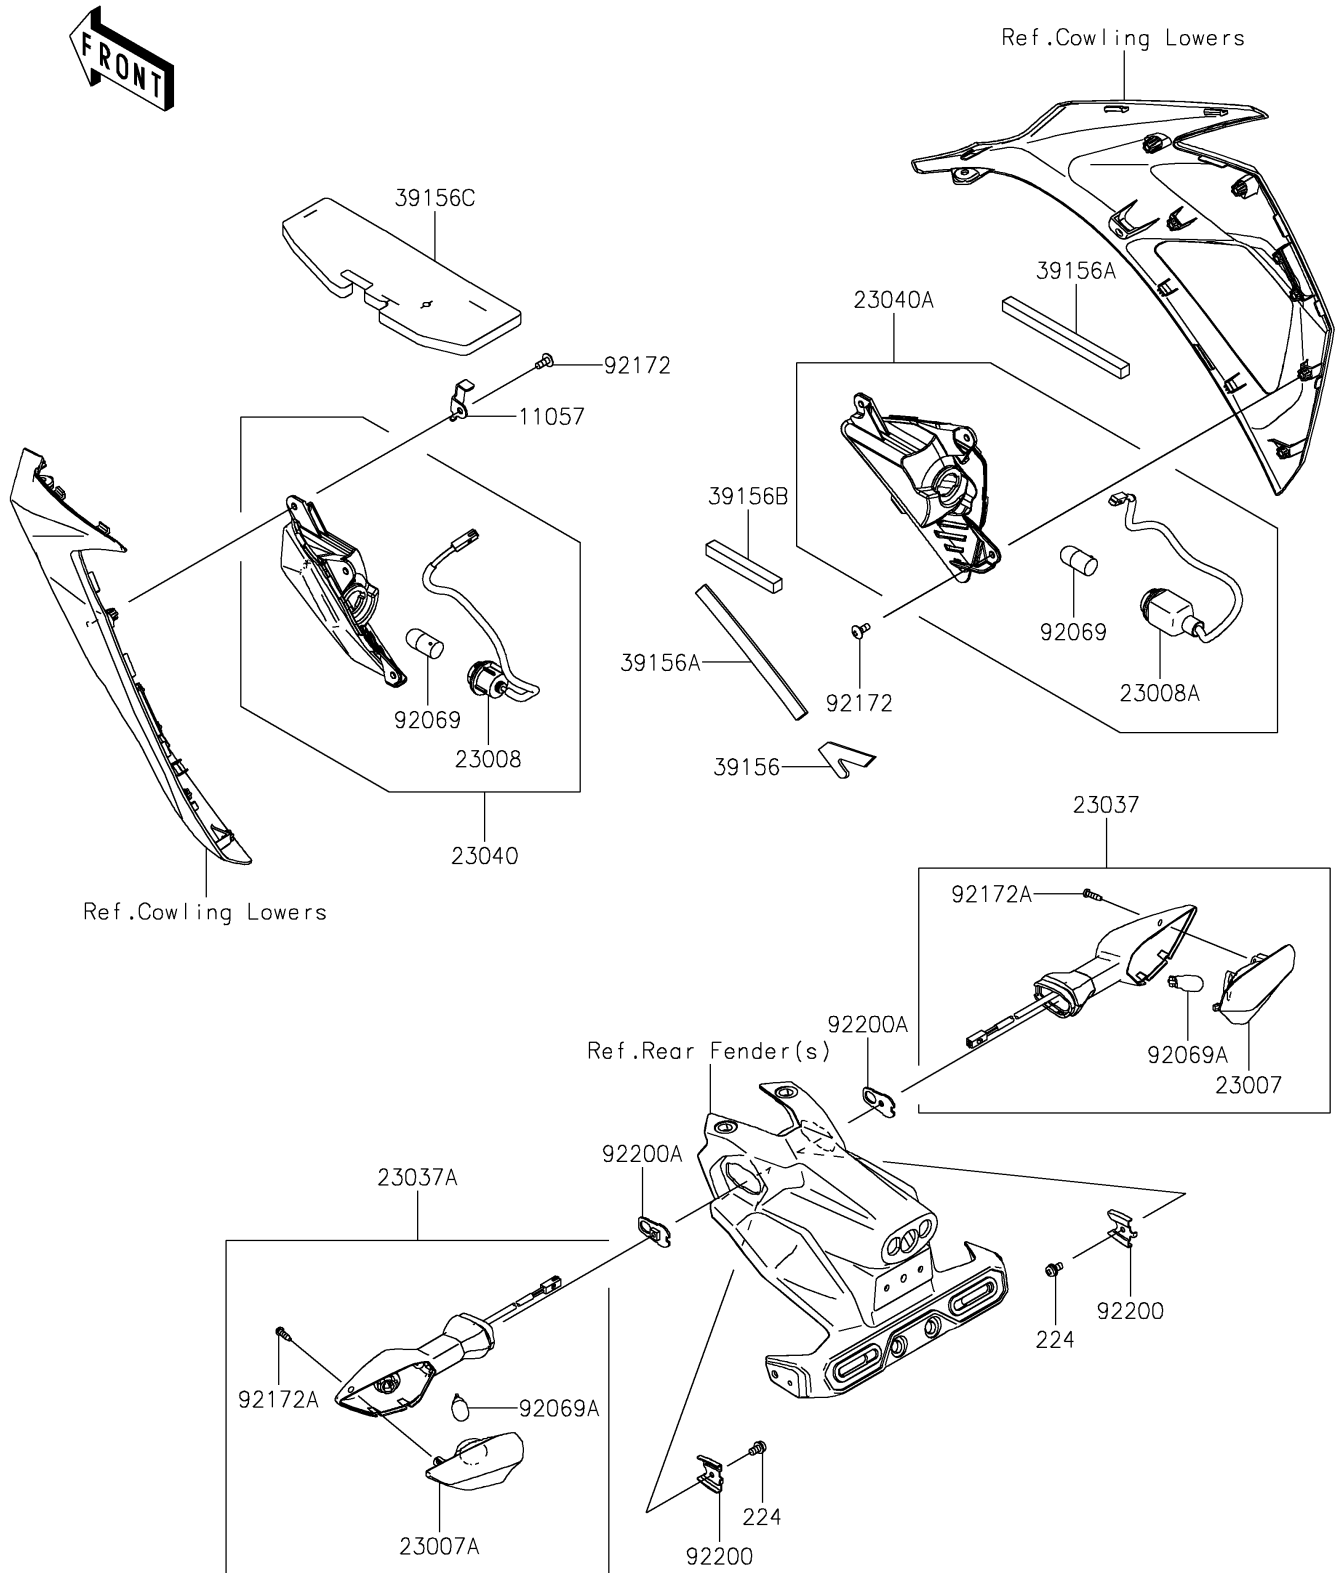

2022 NINJA® 400 ABS KRT EDITION

PARTS DIAGRAM

Turn Signals

F2730

2022 NINJA® 400 ABS KRT EDITION

Kawasaki
Let the Good Times Roll®

PARTS LIST

Turn Signals

ITEM NAME	PART NUMBER	QUANTITY
-----------	-------------	----------
