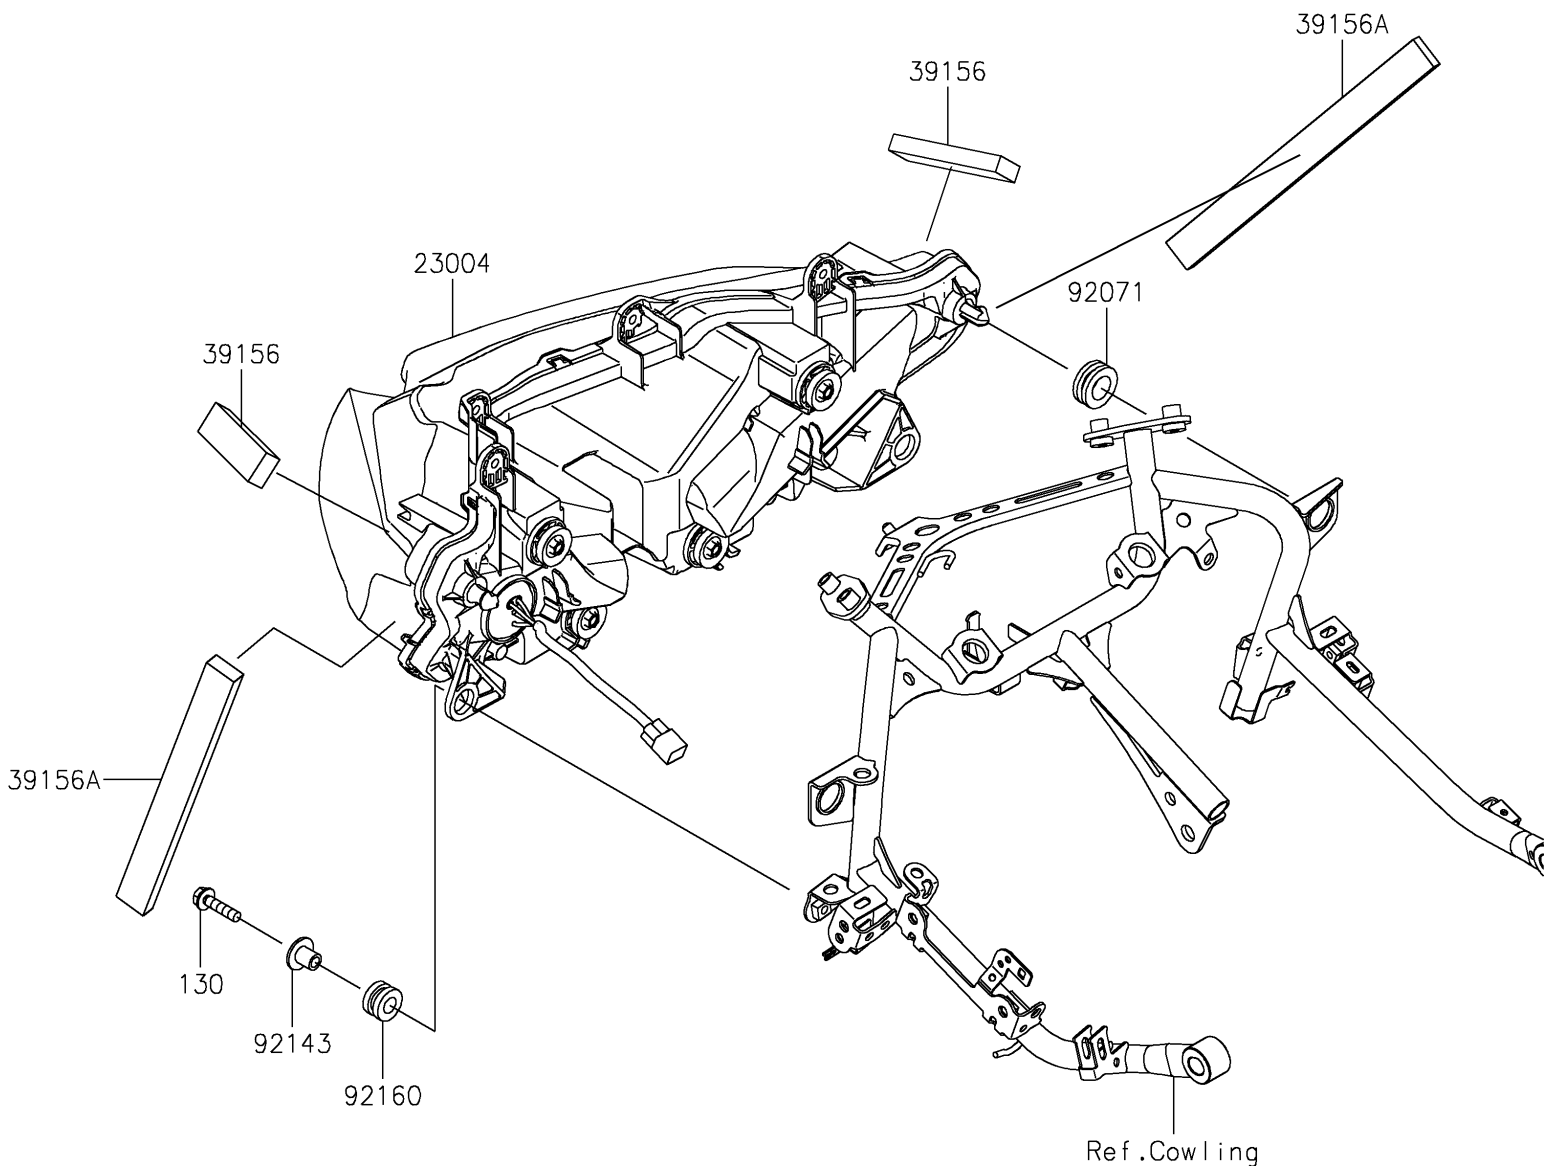

2022 NINJA® 400 ABS KRT EDITION

PARTS DIAGRAM

Headlight(s)

F2710

2022 NINJA[®] 400 ABS KRT EDITION

Kawasaki
Let the Good Times Roll[®]

PARTS LIST

Headlight(s)

ITEM NAME

PART NUMBER

QUANTITY
