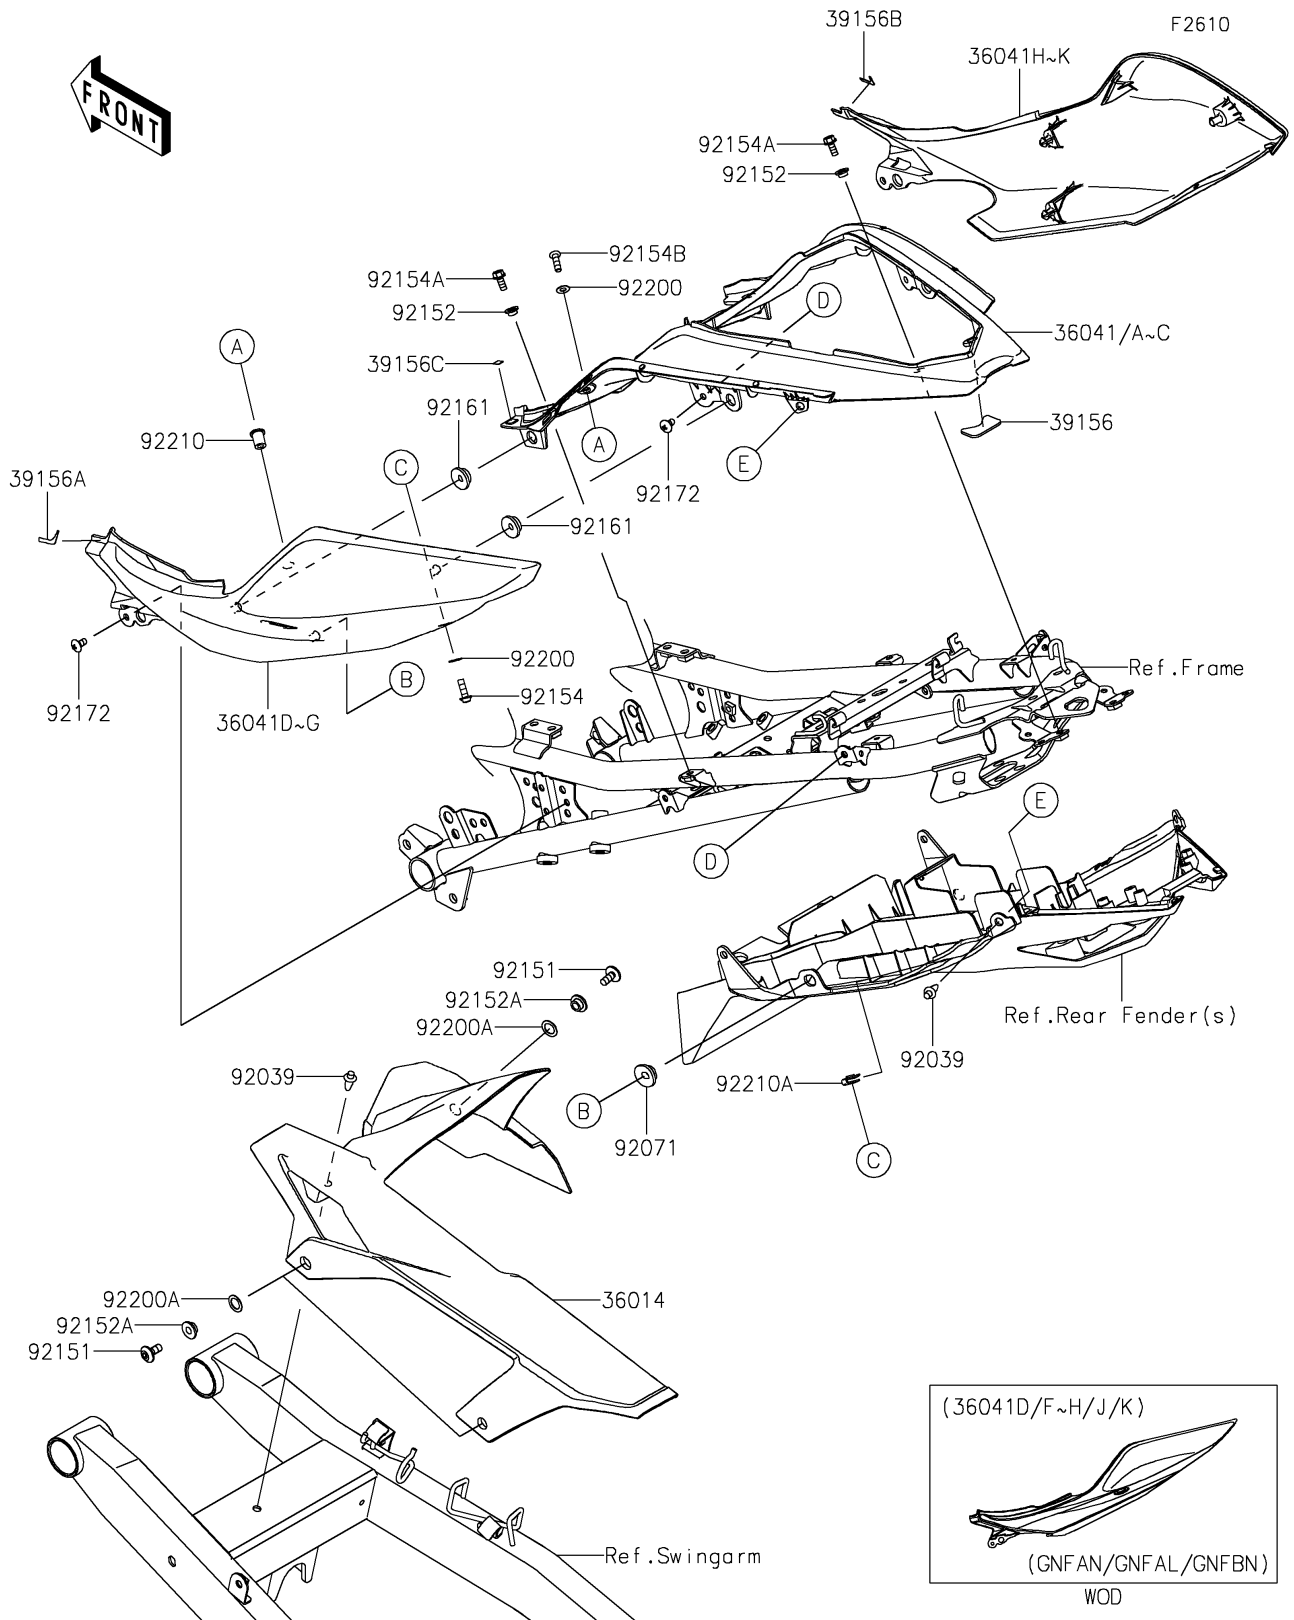

2022 NINJA® 400 ABS KRT EDITION

PARTS DIAGRAM

Side Covers/Chain Cover

2022 NINJA® 400 ABS KRT EDITION

Kawasaki
Let the Good Times Roll®

PARTS LIST

Side Covers/Chain Cover

ITEM NAME	PART NUMBER	QUANTITY
-----------	-------------	----------
