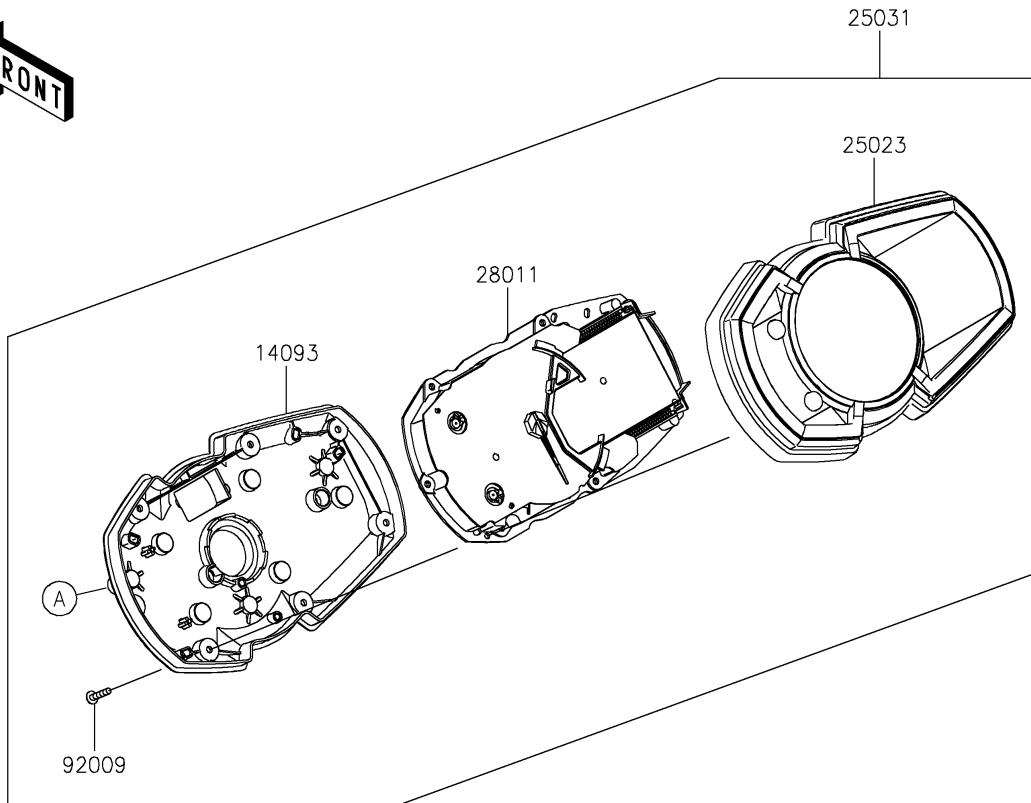

2022 NINJA® 400 ABS KRT EDITION

PARTS DIAGRAM

Meter(s)

F2530

2022 NINJA[®] 400 ABS KRT EDITION

Kawasaki
Let the Good Times Roll[®]

PARTS LIST

Meter(s)

ITEM NAME

PART NUMBER

QUANTITY
