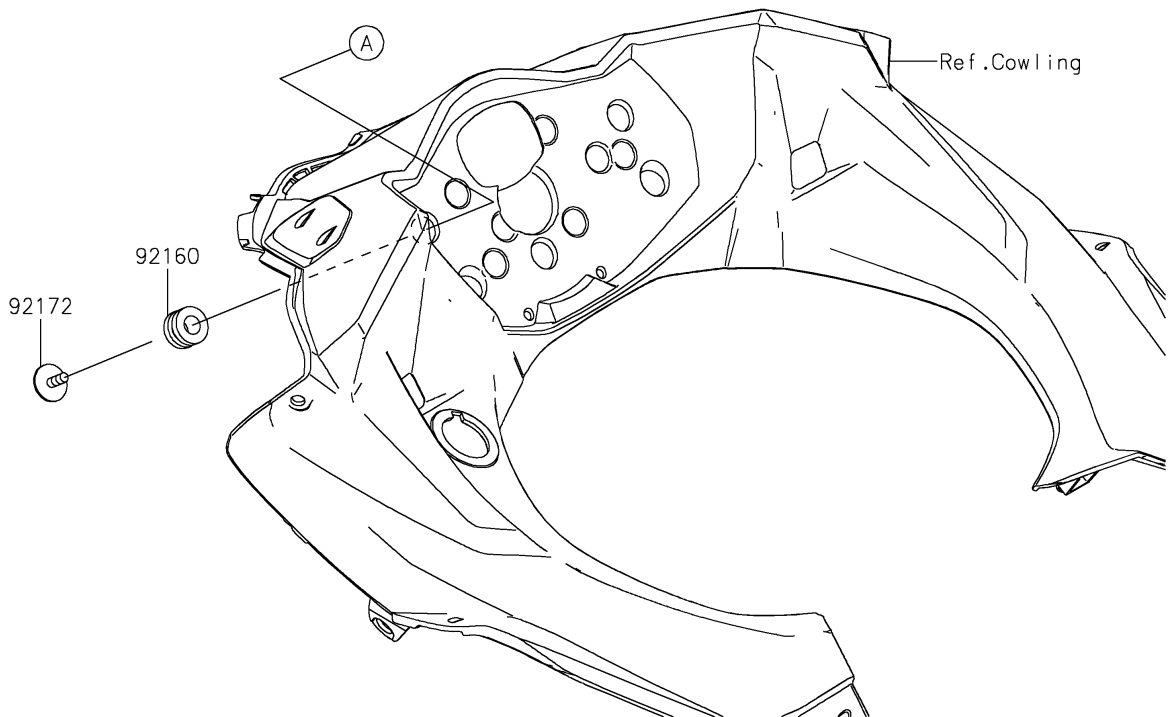

2022 NINJA® 400 ABS KRT EDITION

PARTS DIAGRAM

Meter(s)

F2530

2022 NINJA[®] 400 ABS KRT EDITION

Kawasaki
Let the Good Times Roll[®]

PARTS LIST

Meter(s)

ITEM NAME

PART NUMBER

QUANTITY
