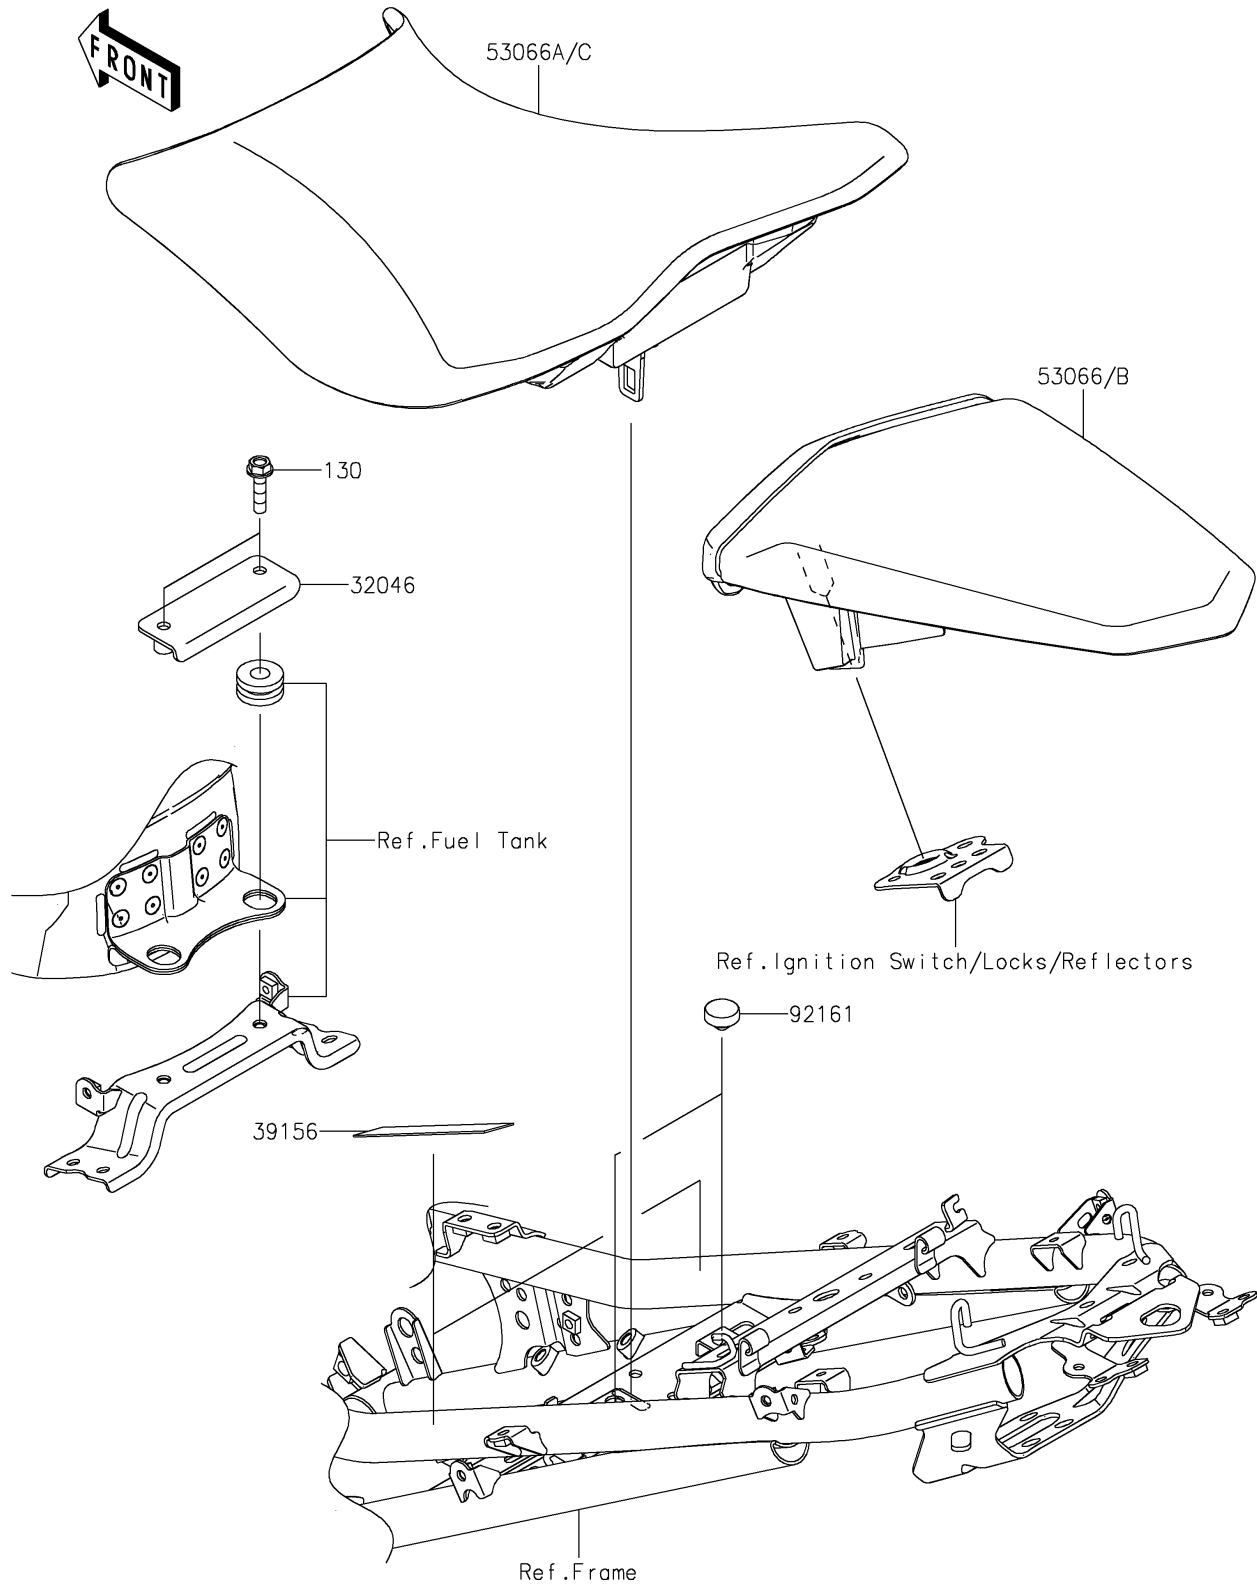

2022 NINJA® 400 ABS KRT EDITION

PARTS DIAGRAM

Seat

F2510

2022 NINJA® 400 ABS KRT EDITION

Kawasaki
Let the Good Times Roll®

PARTS LIST

Seat

ITEM NAME	PART NUMBER	QUANTITY
-----------	-------------	----------
