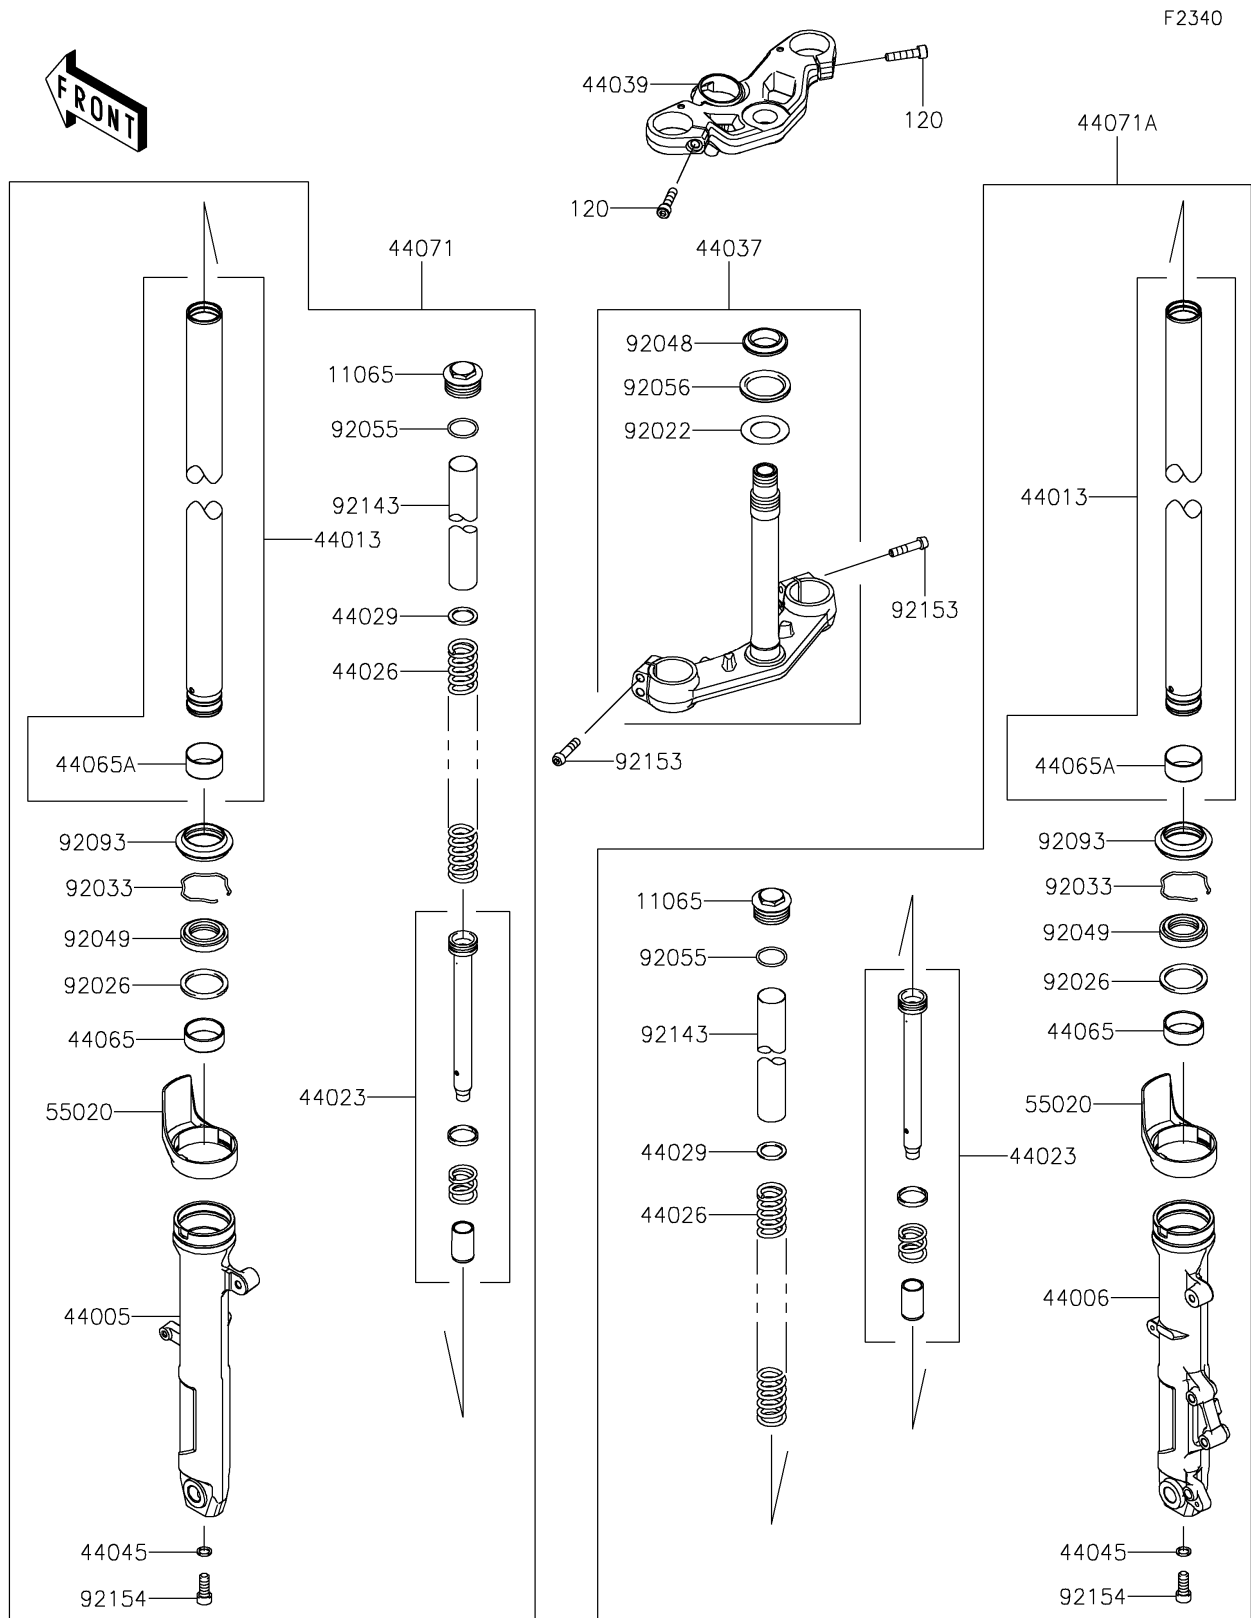

2022 Ninja® 400 ABS

PARTS DIAGRAM

Front Fork

2022 Ninja[®] 400 ABS

PARTS LIST

Front Fork

ITEM NAME

PART NUMBER

QUANTITY
