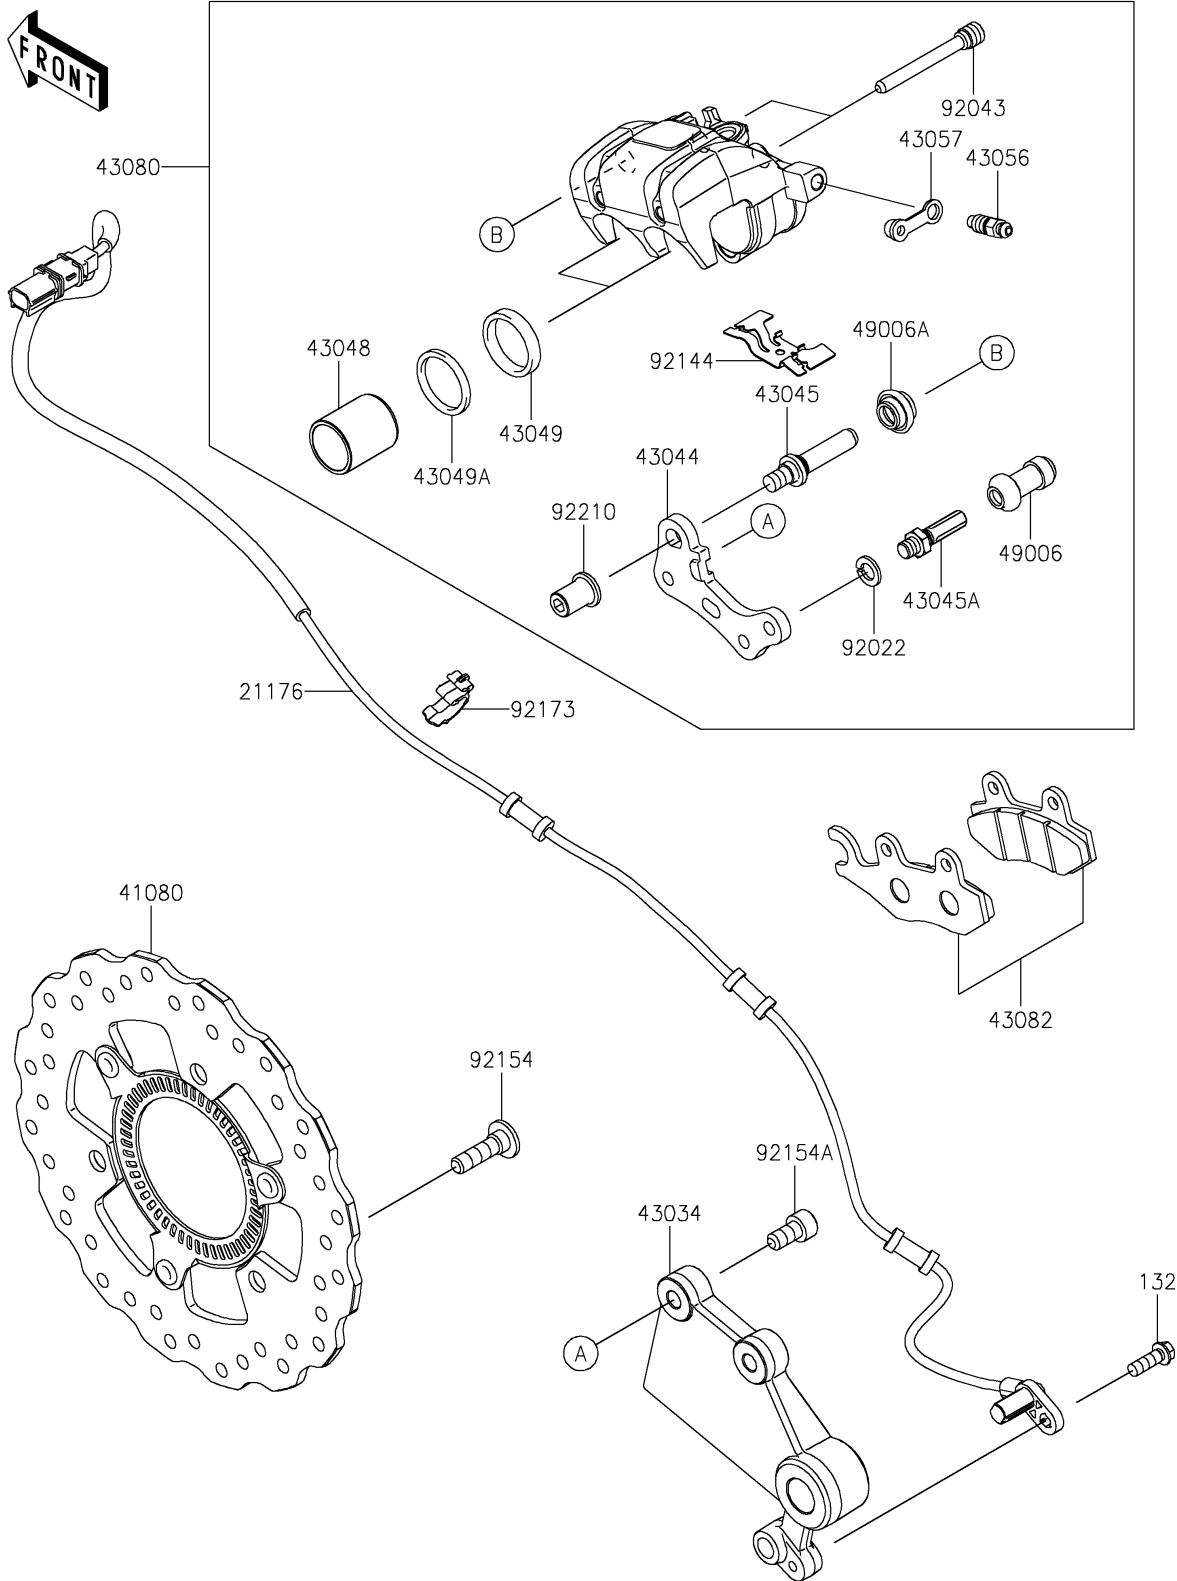

2022 NINJA® 400

PARTS DIAGRAM

Rear Brake

F2294

2022 NINJA® 400

PARTS LIST

Rear Brake

ITEM NAME

PART NUMBER

QUANTITY
