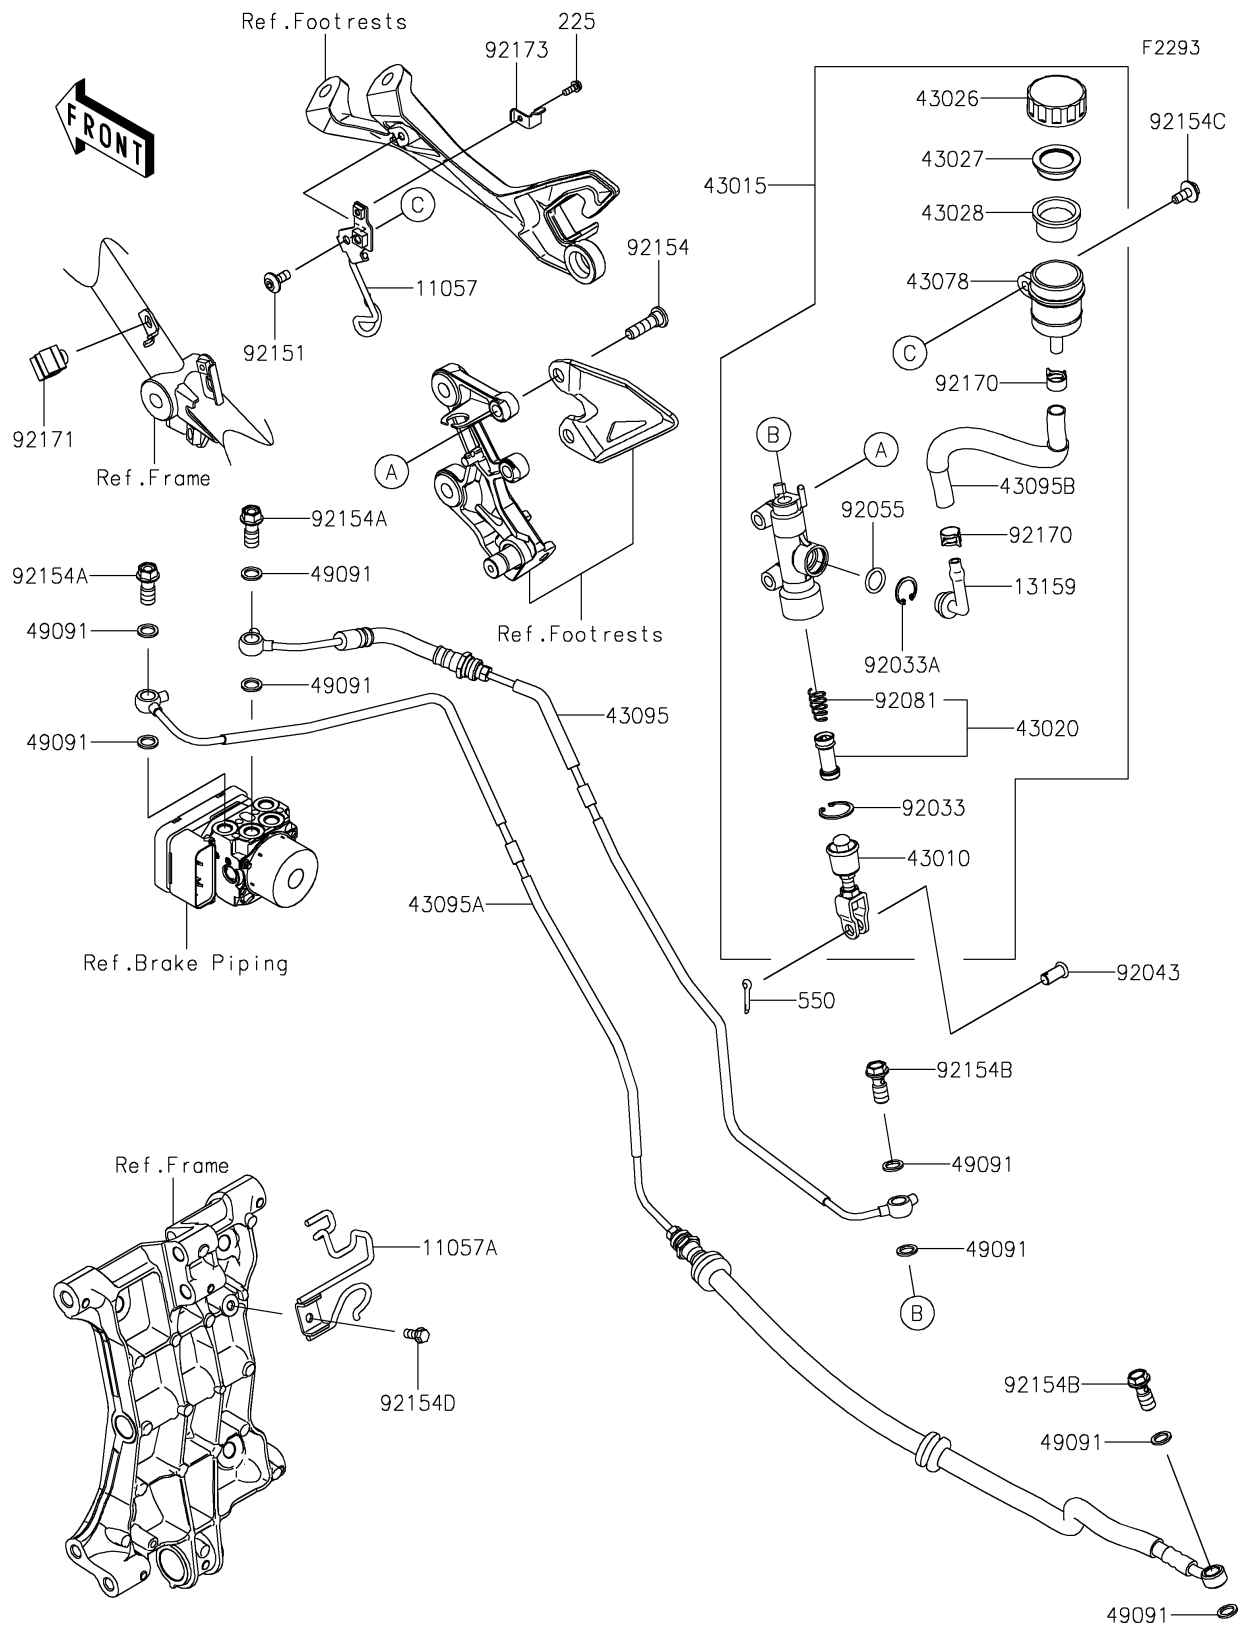

2022 NINJA® 400

PARTS DIAGRAM

Rear Master Cylinder

2022 NINJA® 400

PARTS LIST

Rear Master Cylinder

ITEM NAME

PART NUMBER

QUANTITY
