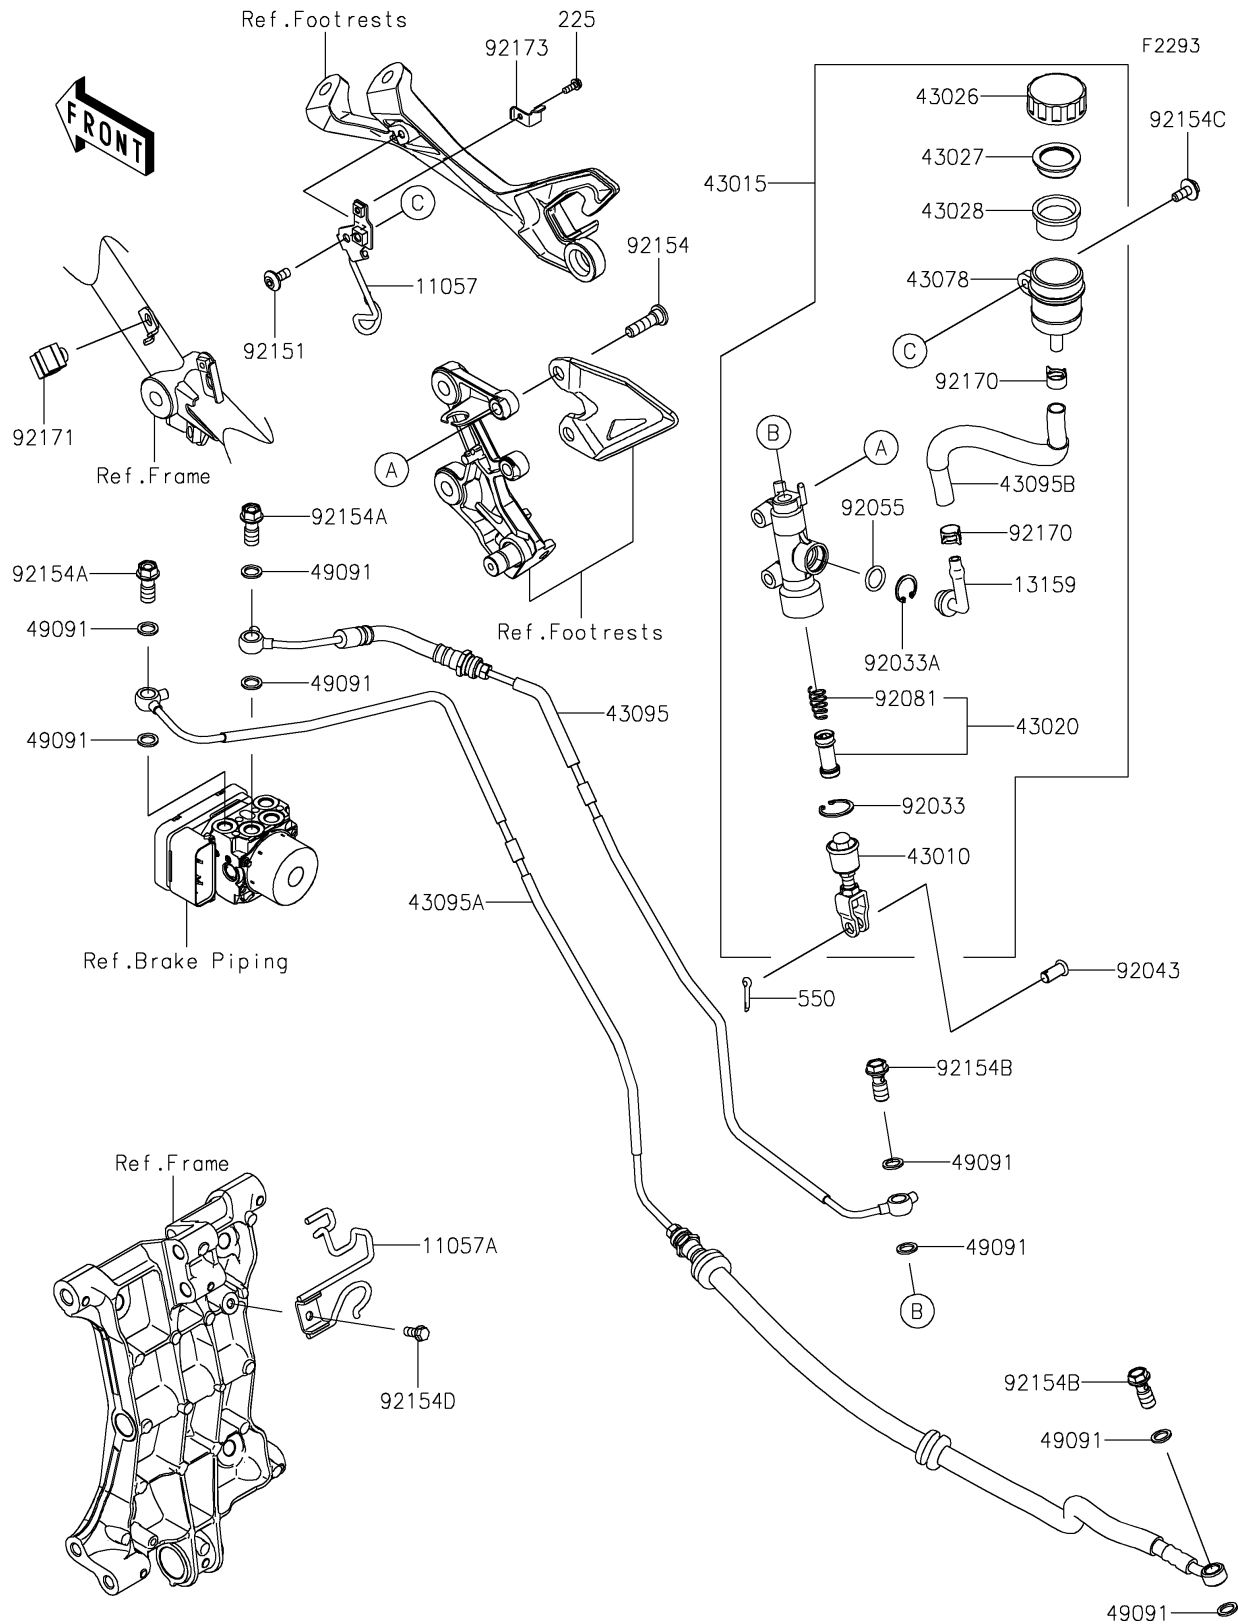

2022 NINJA® 400

PARTS DIAGRAM

Rear Master Cylinder

2022 NINJA® 400

PARTS LIST

Rear Master Cylinder

ITEM NAME

PART NUMBER

QUANTITY
