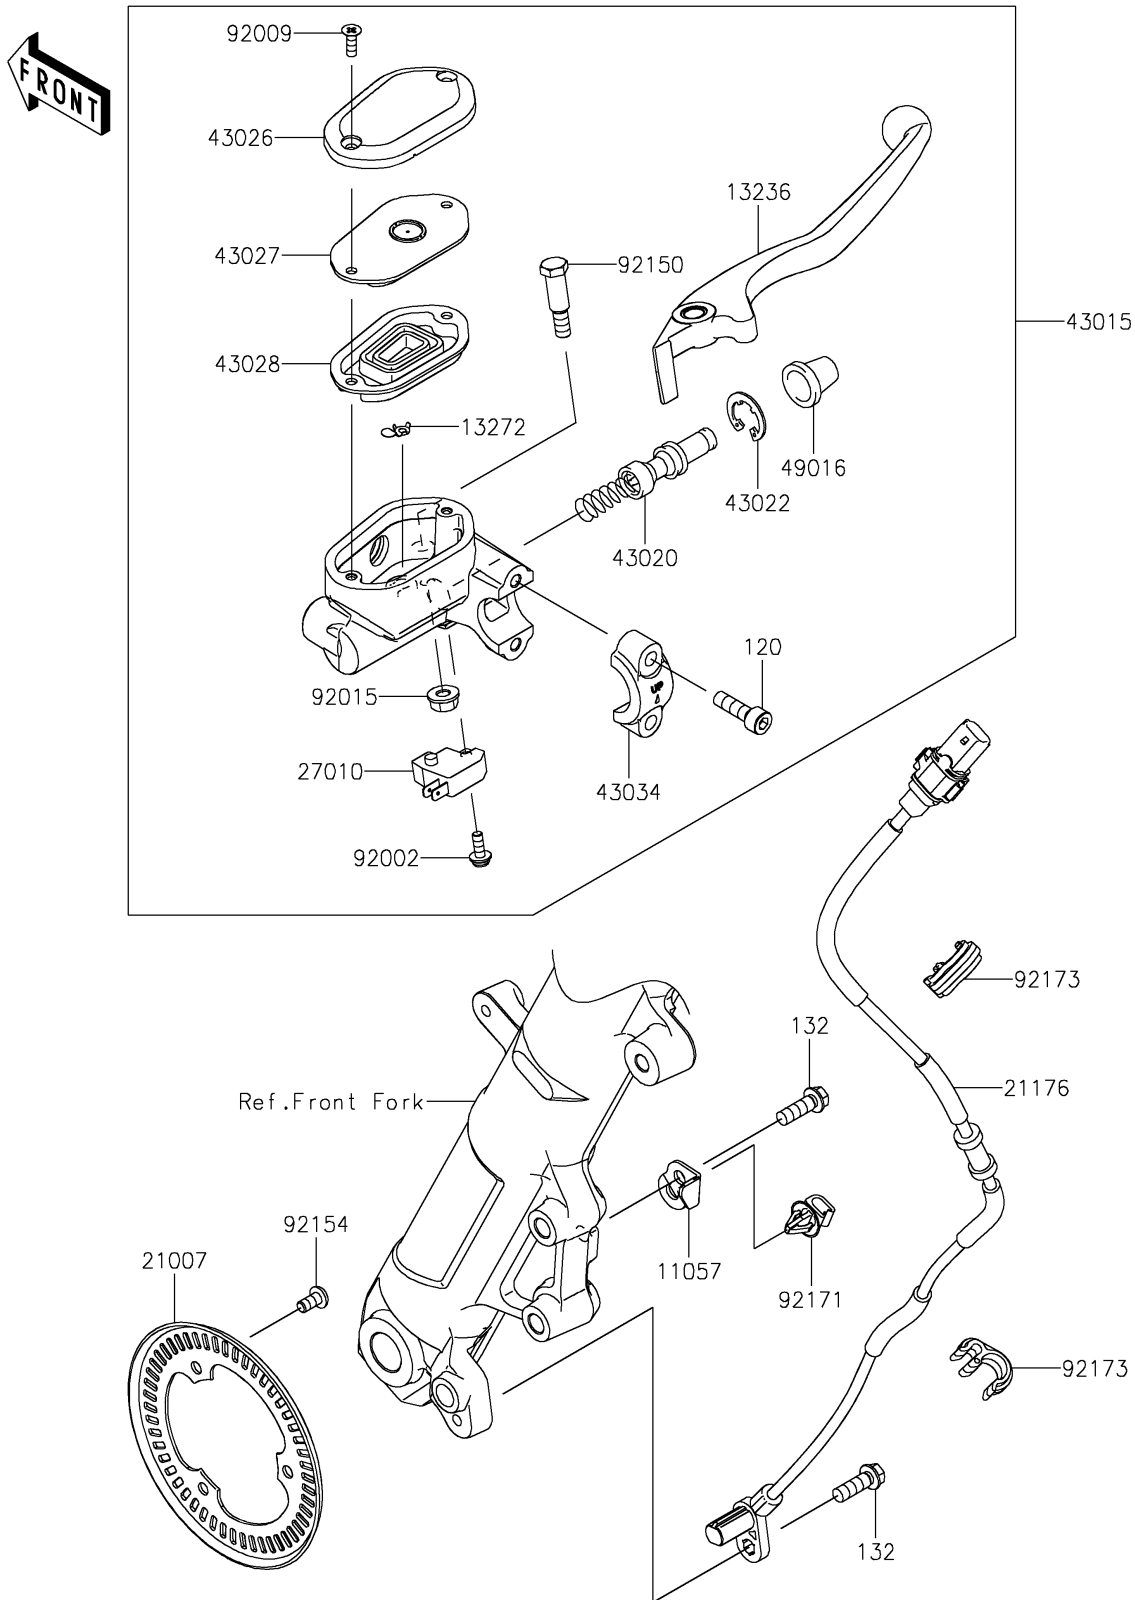

2022 NINJA® 400 ABS KRT EDITION

PARTS DIAGRAM

Front Master Cylinder

F2291

2022 NINJA® 400 ABS KRT EDITION

PARTS LIST

Front Master Cylinder

ITEM NAME	PART NUMBER	QUANTITY
-----------	-------------	----------
