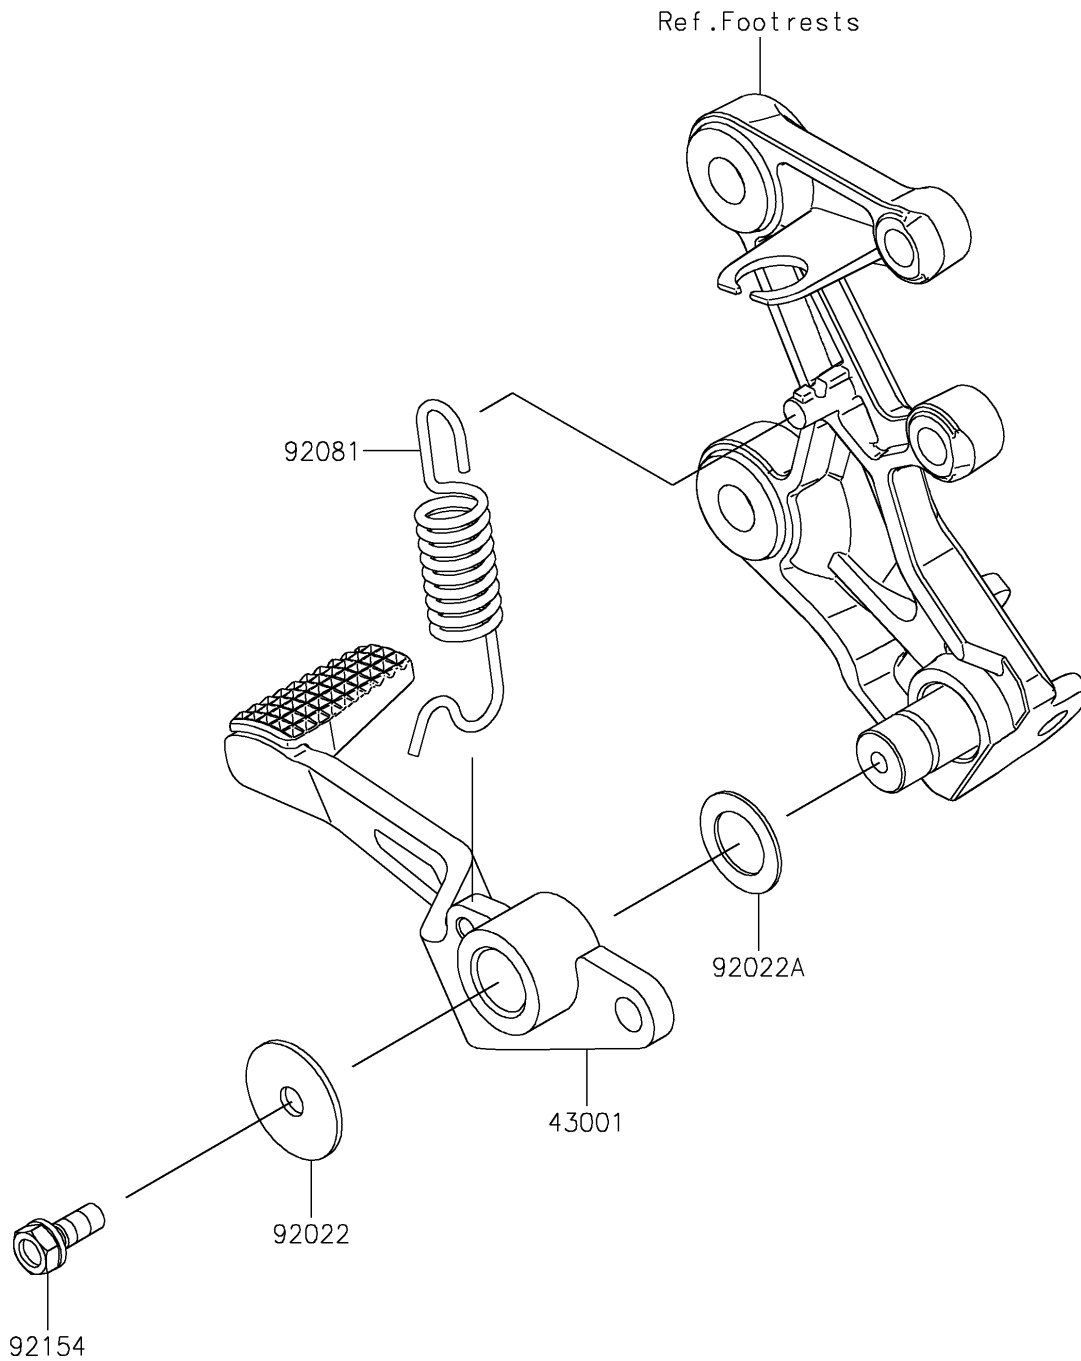

2022 NINJA® 400 ABS KRT EDITION

PARTS DIAGRAM

Brake Pedal/Torque Link

F2260

2022 NINJA® 400 ABS KRT EDITION

Kawasaki
Let the Good Times Roll®

PARTS LIST

Brake Pedal/Torque Link

ITEM NAME	PART NUMBER	QUANTITY
-----------	-------------	----------
