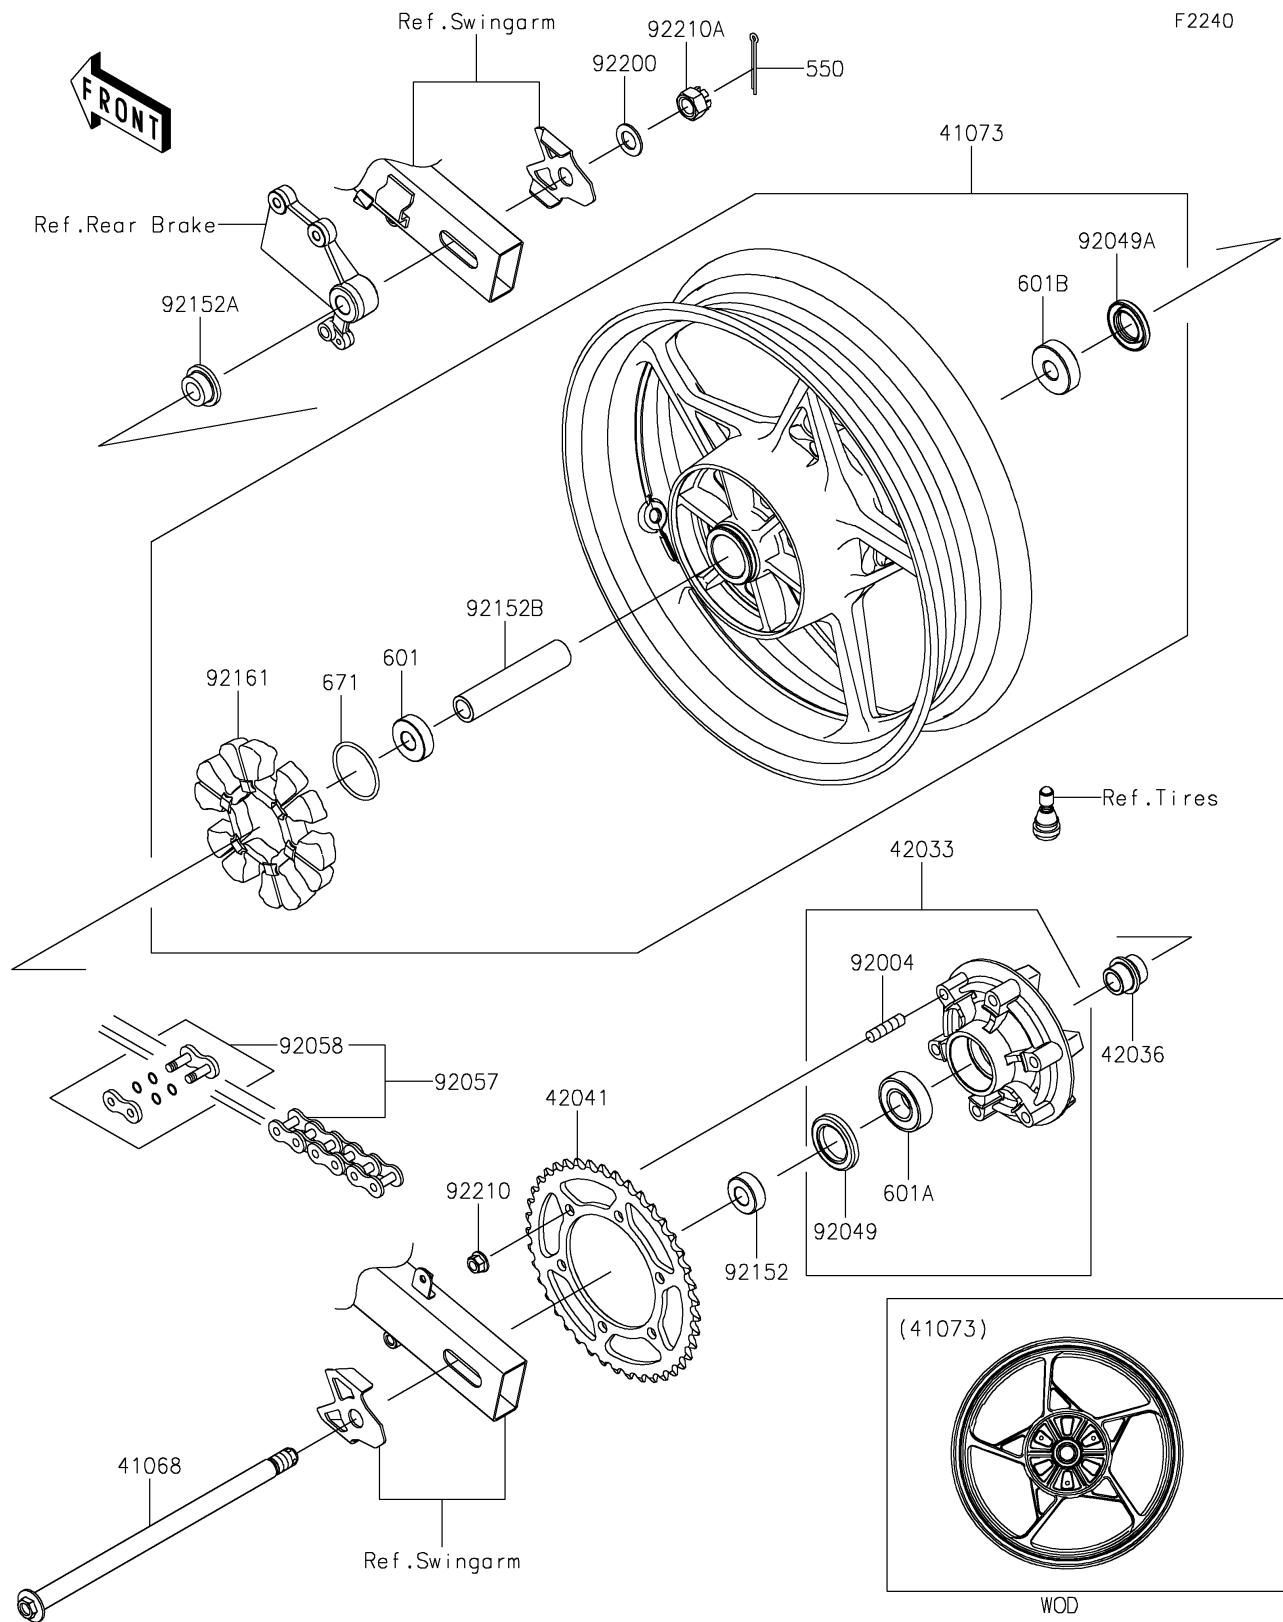

2022 NINJA® 400 ABS KRT EDITION

PARTS DIAGRAM

Rear Wheel/Chain

2022 NINJA® 400 ABS KRT EDITION

PARTS LIST

Rear Wheel/Chain

ITEM NAME	PART NUMBER	QUANTITY
-----------	-------------	----------
