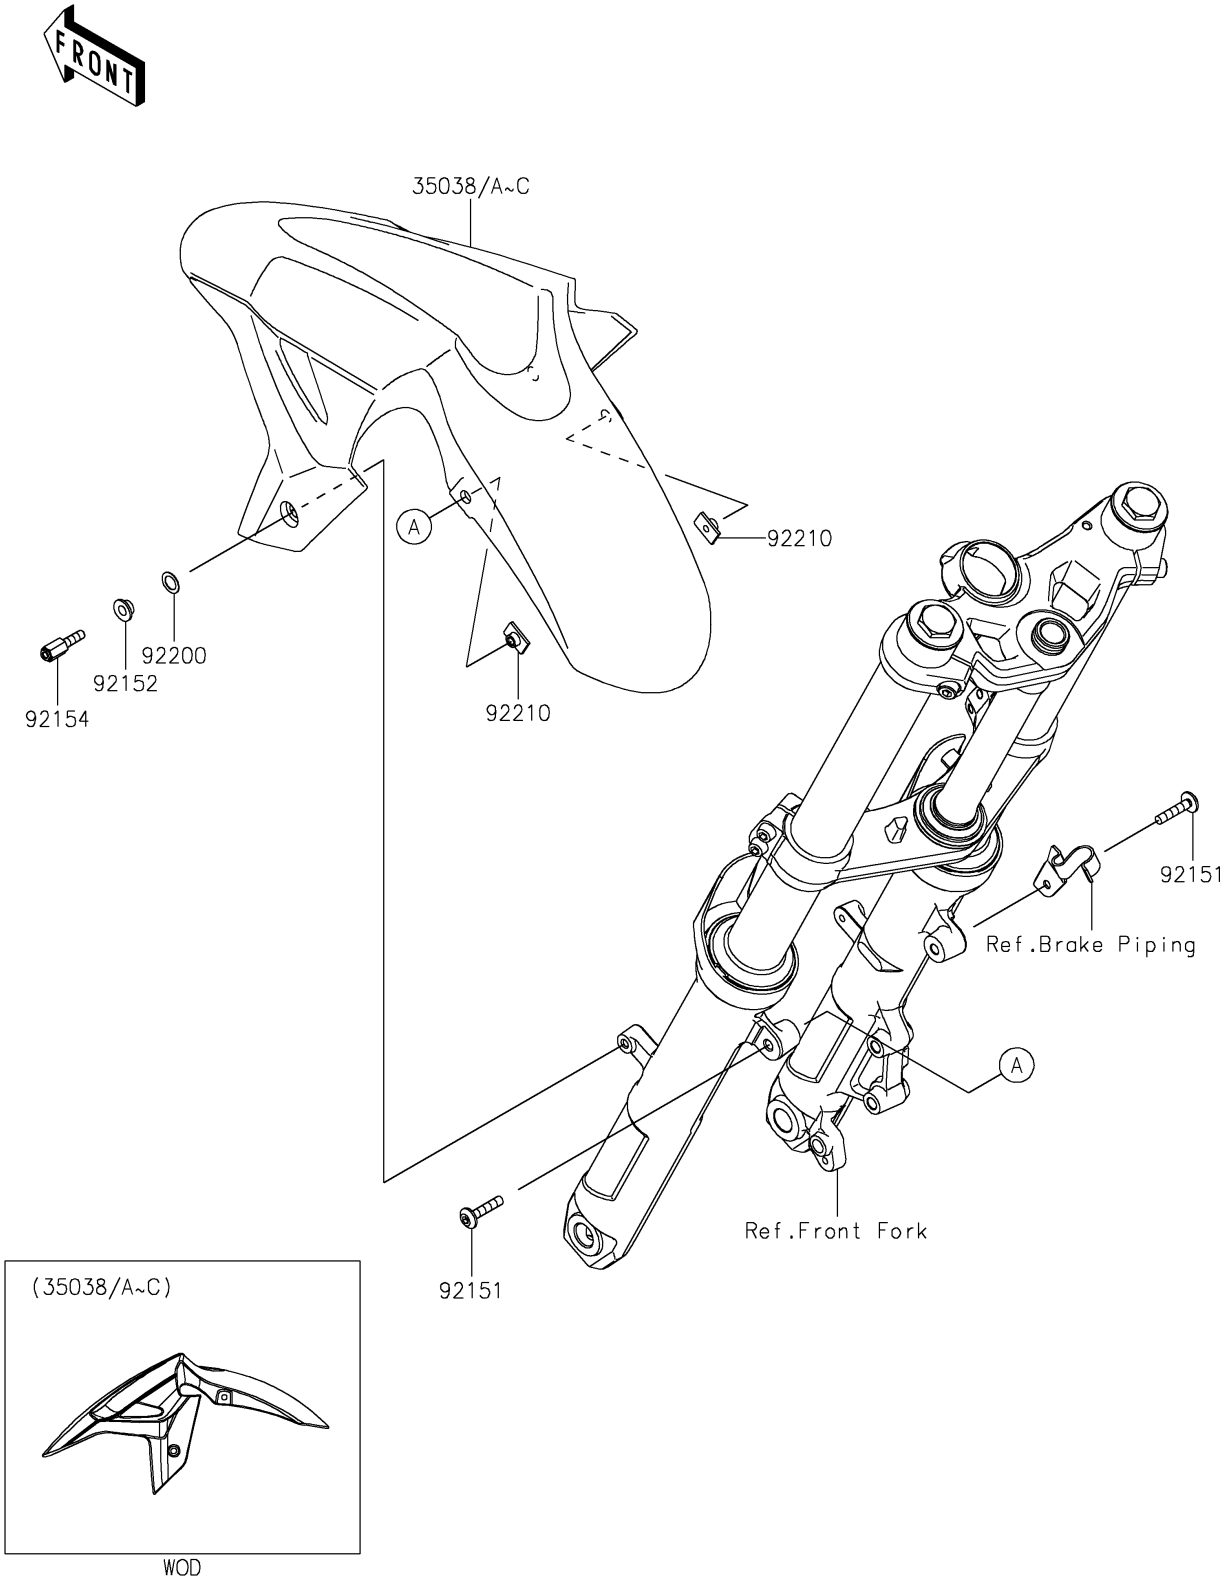

2022 NINJA® 400 ABS KRT EDITION

PARTS DIAGRAM

Front Fender(s)

F2171

2022 NINJA® 400 ABS KRT EDITION

Kawasaki
Let the Good Times Roll®

PARTS LIST

Front Fender(s)

ITEM NAME

PART NUMBER

QUANTITY
