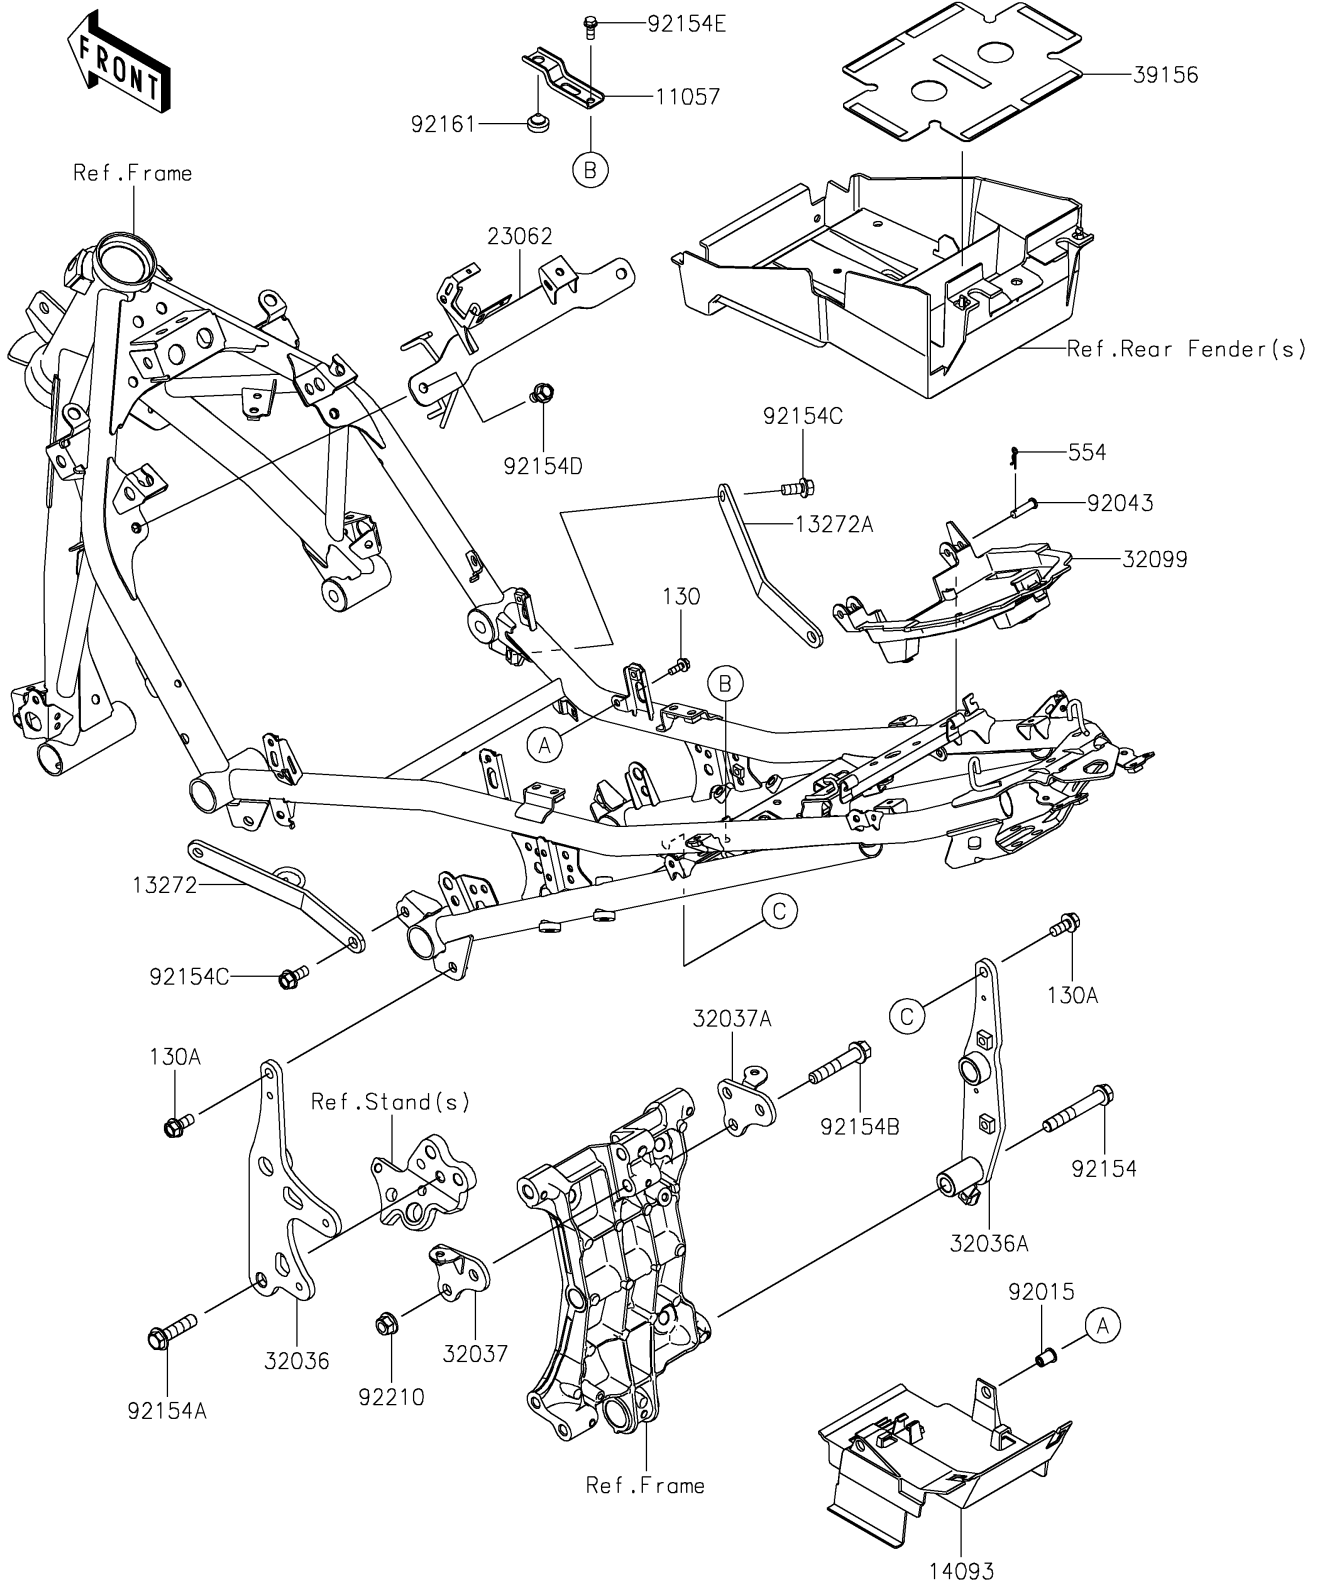

2022 NINJA® 400 ABS KRT EDITION

PARTS DIAGRAM

Frame Fittings

F2131

2022 NINJA[®] 400 ABS KRT EDITION

Kawasaki
Let the Good Times Roll[®]

PARTS LIST

Frame Fittings

ITEM NAME	PART NUMBER	QUANTITY
-----------	-------------	----------
