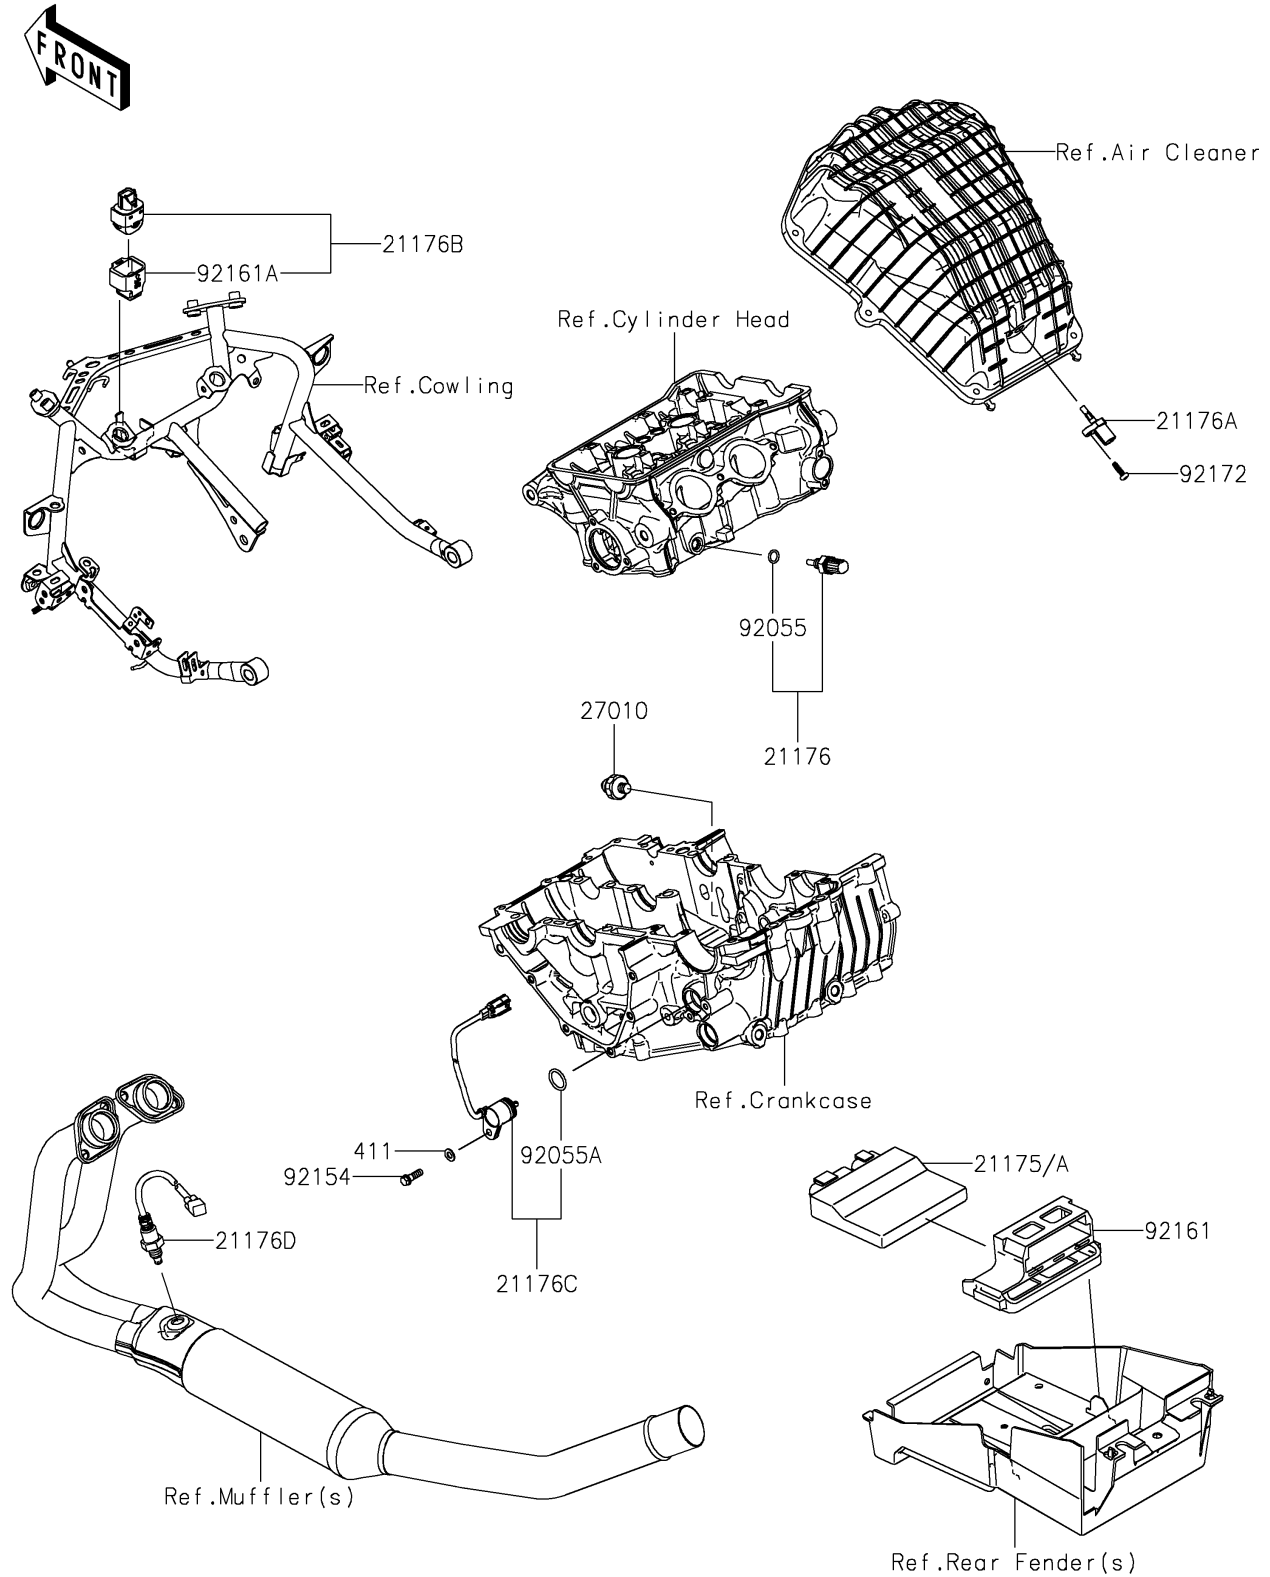

2022 Ninja[®] 400 ABS

PARTS DIAGRAM

Fuel Injection

E1530

2022 Ninja® 400 ABS

PARTS LIST

Fuel Injection

ITEM NAME

PART NUMBER

QUANTITY
