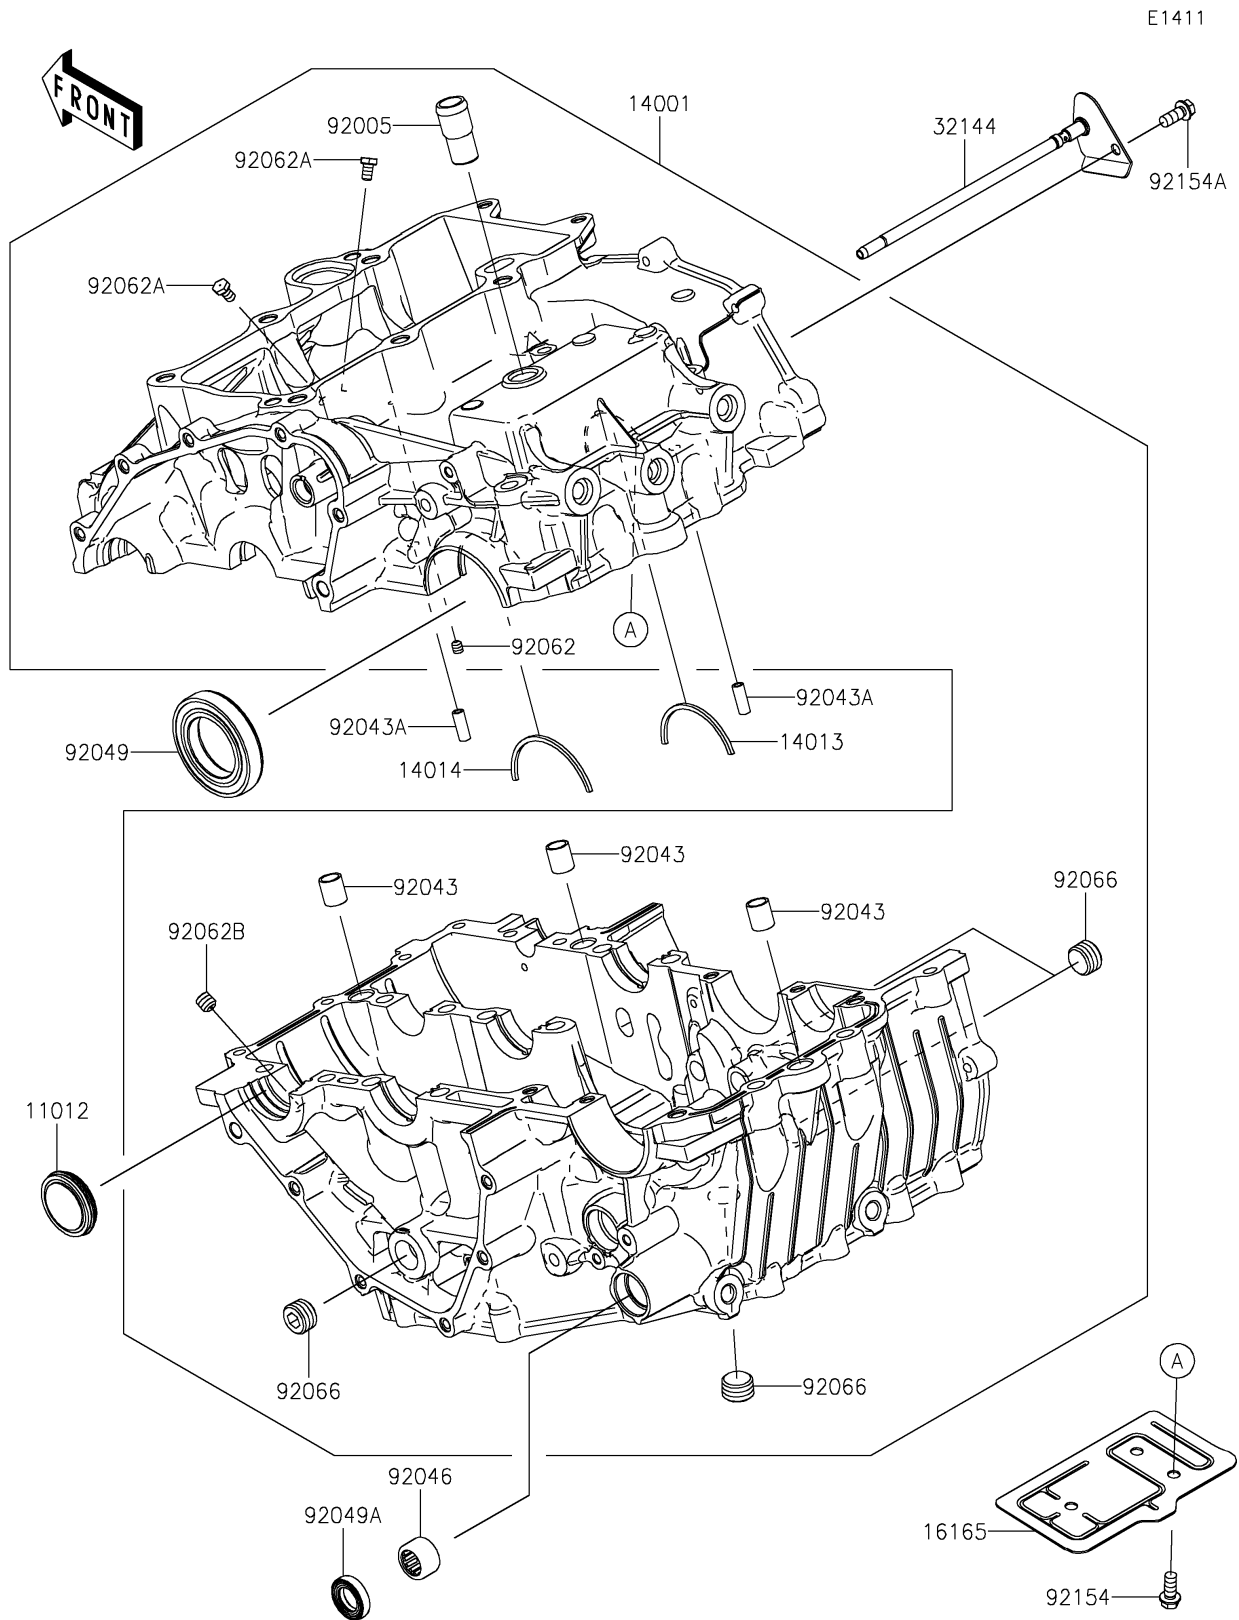

2022 NINJA® 400 ABS KRT EDITION

PARTS DIAGRAM

Crankcase

2022 NINJA[®] 400 ABS KRT EDITION

Kawasaki
Let the Good Times Roll[®]

PARTS LIST

Crankcase

ITEM NAME	PART NUMBER	QUANTITY
-----------	-------------	----------
