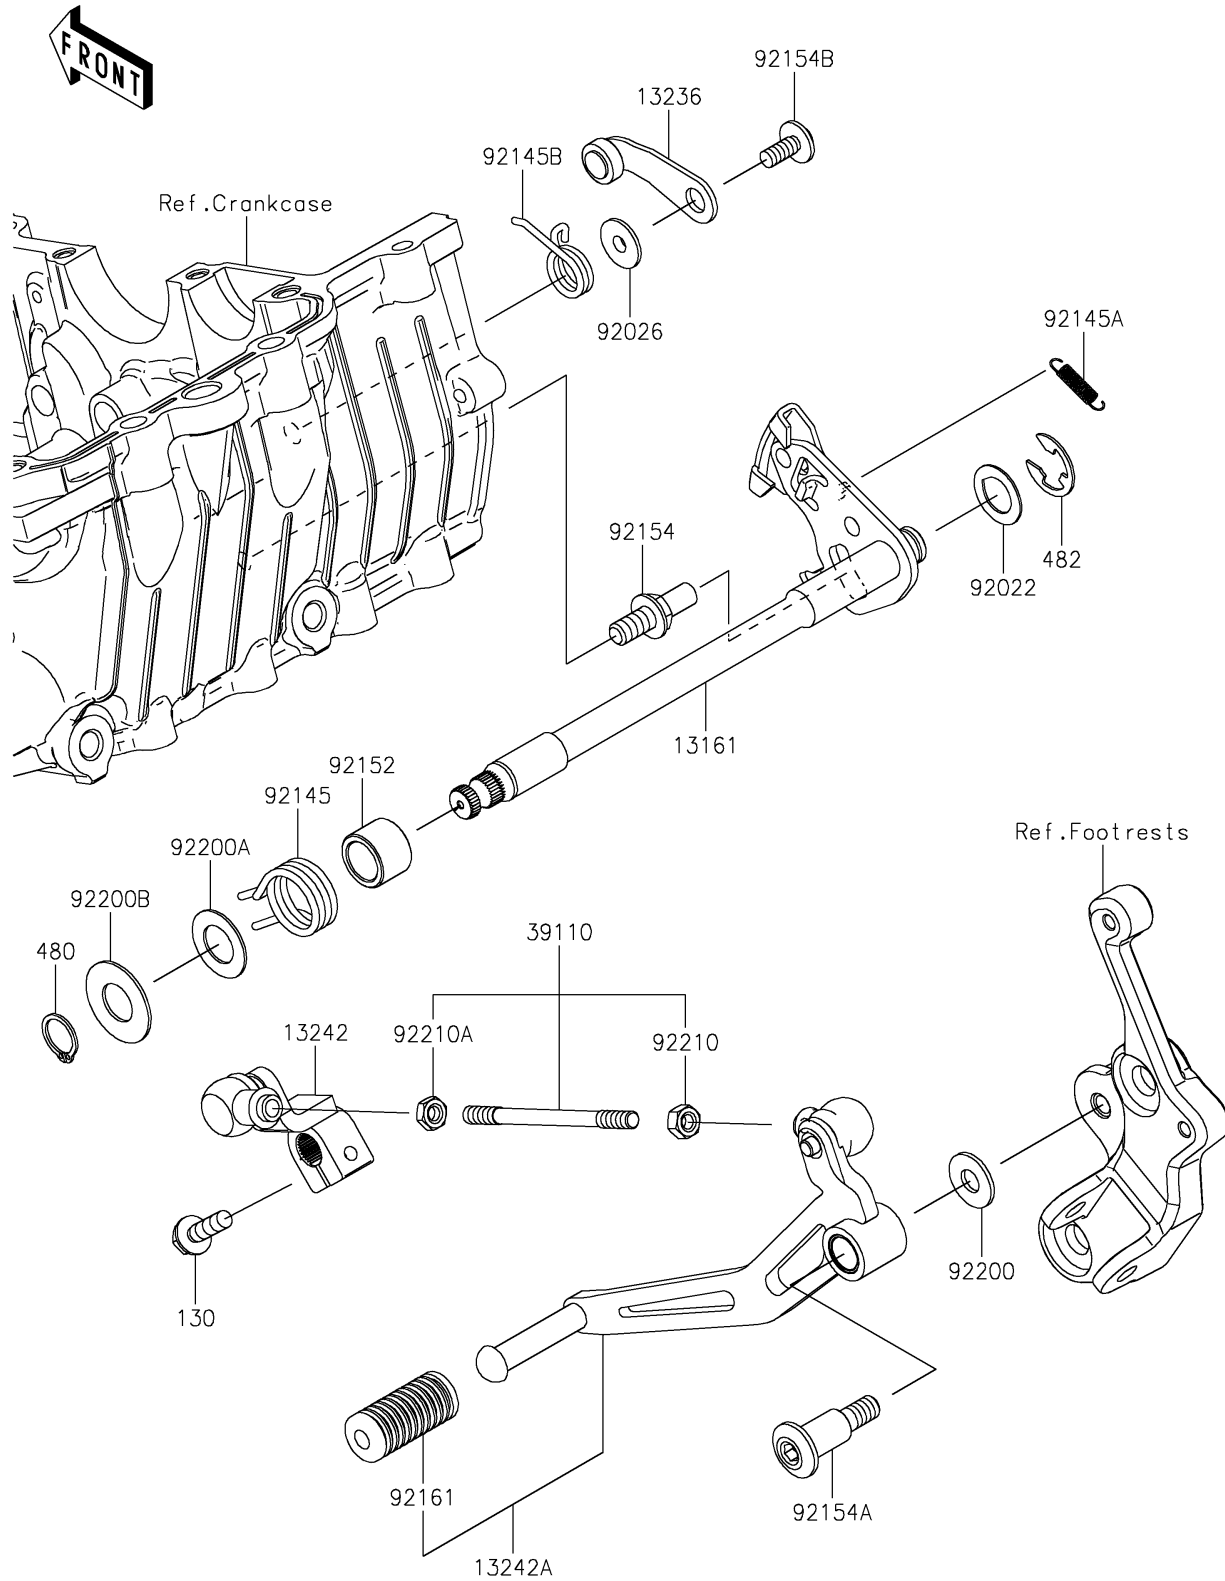

2022 NINJA® 400 ABS KRT EDITION

PARTS DIAGRAM

Gear Change Mechanism

E1370

2022 NINJA® 400 ABS KRT EDITION

PARTS LIST

Gear Change Mechanism

ITEM NAME	PART NUMBER	QUANTITY
-----------	-------------	----------
