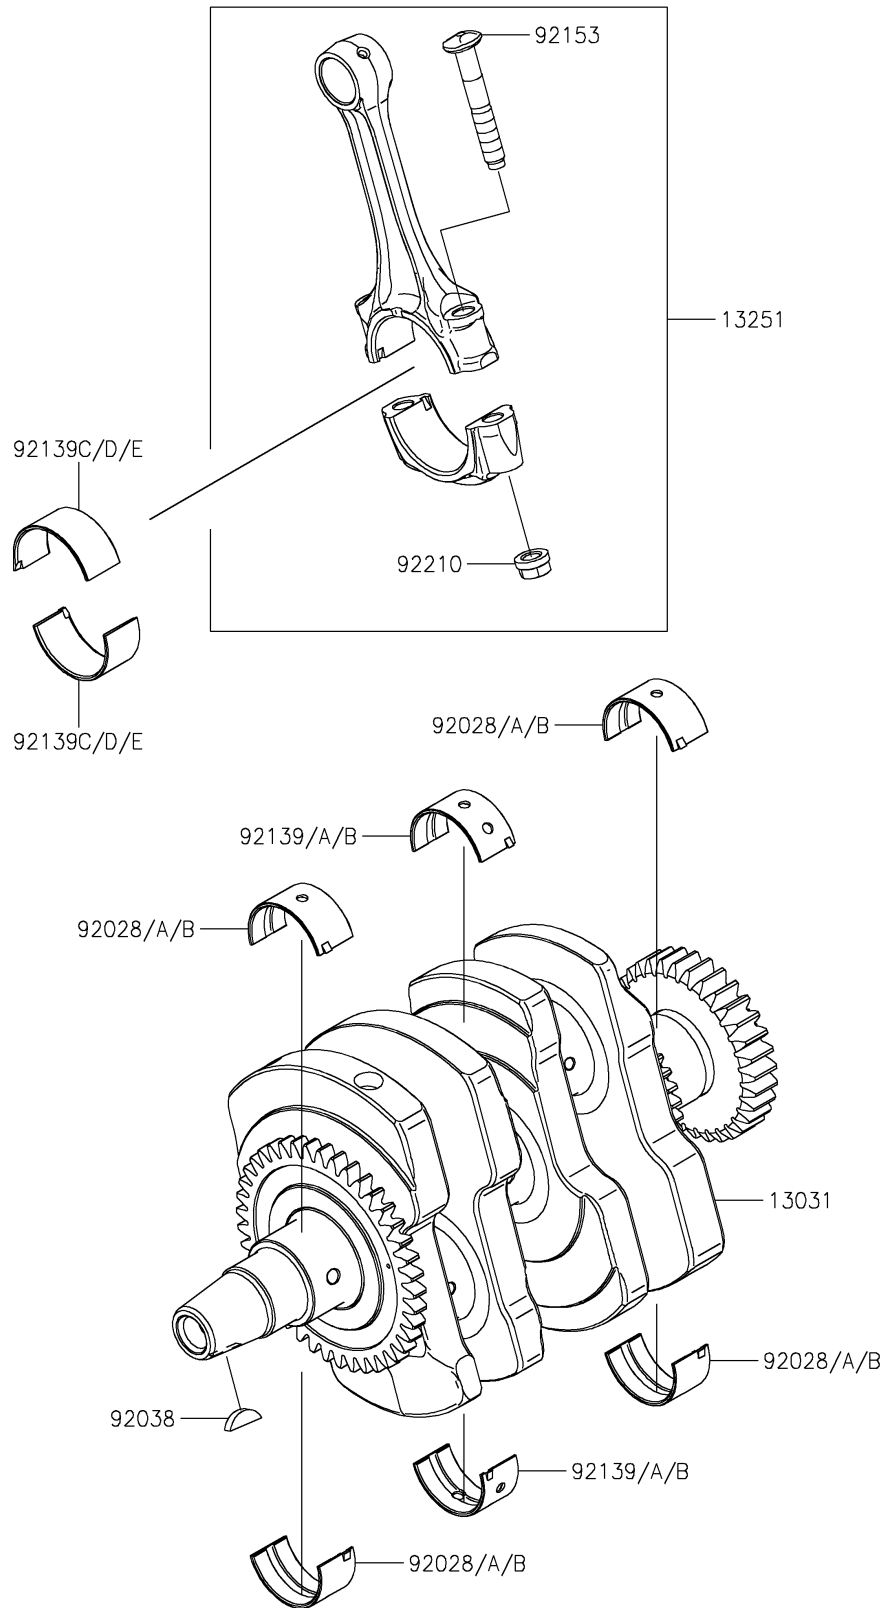

2022 NINJA® 400 ABS KRT EDITION

PARTS DIAGRAM

Crankshaft

E1321

2022 NINJA[®] 400 ABS KRT EDITION

Kawasaki
Let the Good Times Roll[®]

PARTS LIST

Crankshaft

ITEM NAME	PART NUMBER	QUANTITY
-----------	-------------	----------
