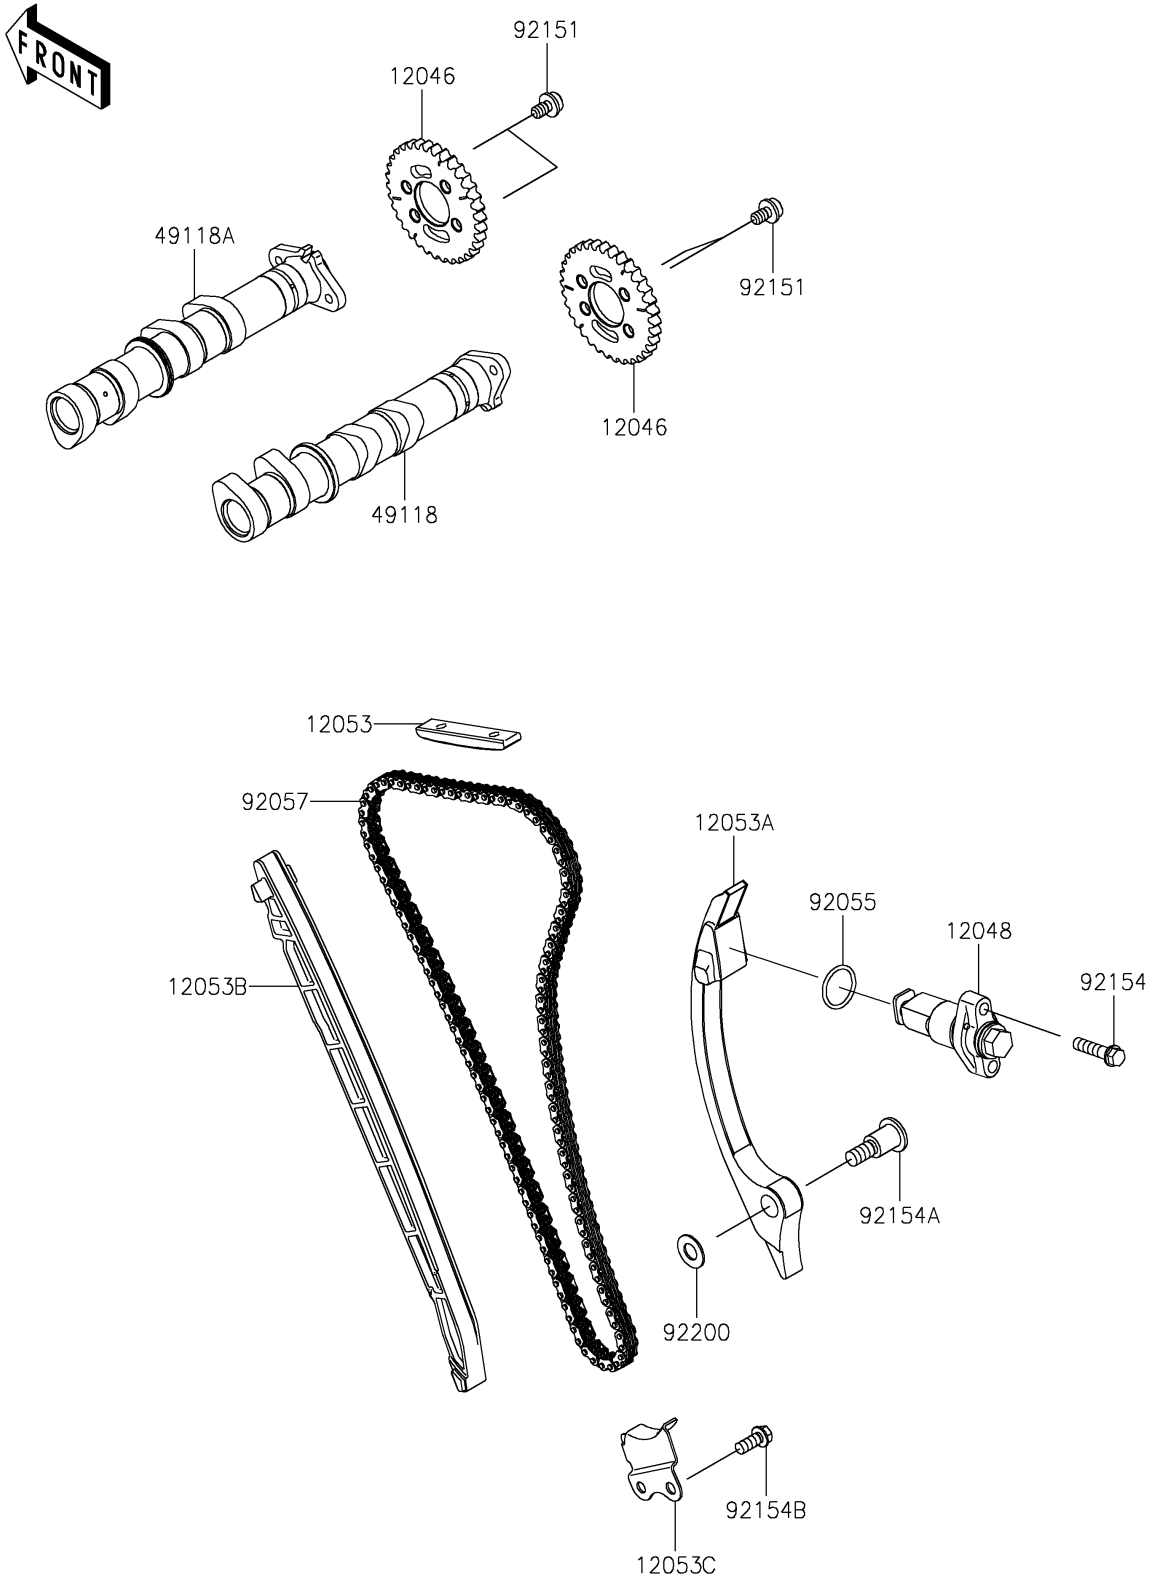

2022 NINJA® 400 ABS KRT EDITION

PARTS DIAGRAM

Camshaft(s)/Tensioner

E1230

2022 NINJA[®] 400 ABS KRT EDITION

Kawasaki
Let the Good Times Roll[®]

PARTS LIST

Camshaft(s)/Tensioner

ITEM NAME

PART NUMBER

QUANTITY
