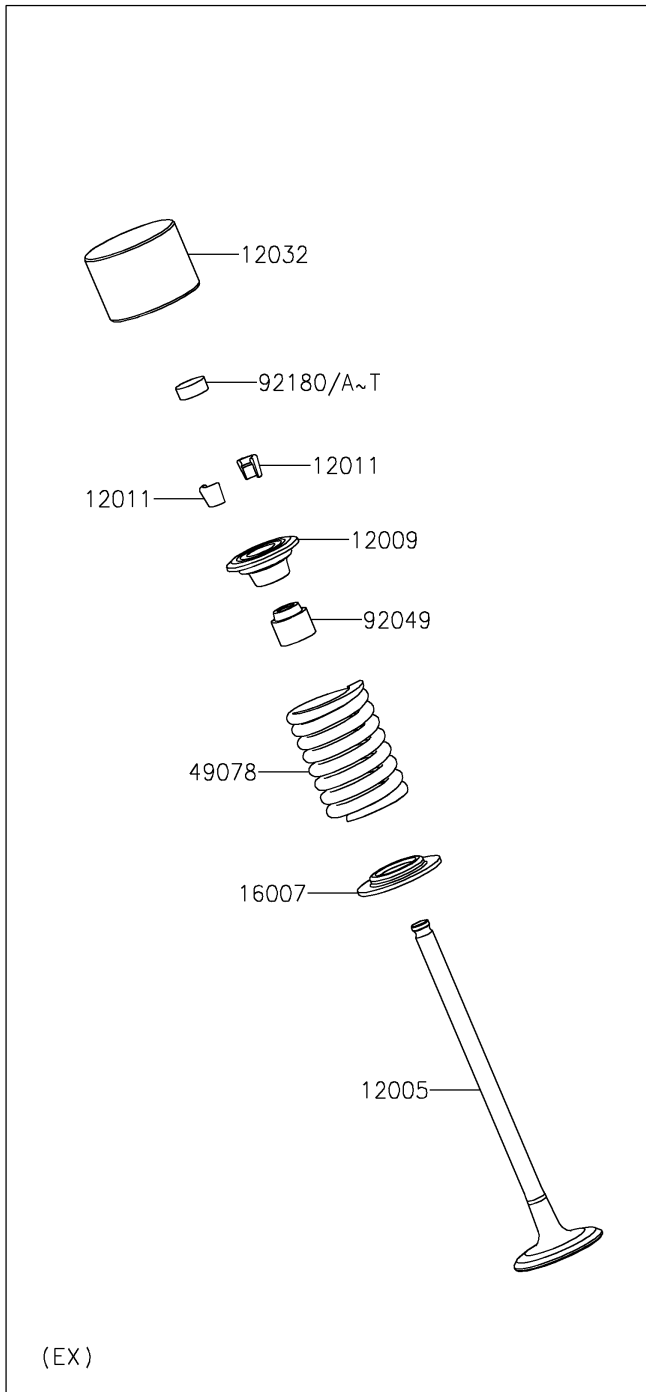

2022 NINJA[®] 400

PARTS DIAGRAM

Valve(s)

E1210

2022 NINJA[®] 400

PARTS LIST

Valve(s)

ITEM NAME

PART NUMBER

QUANTITY
