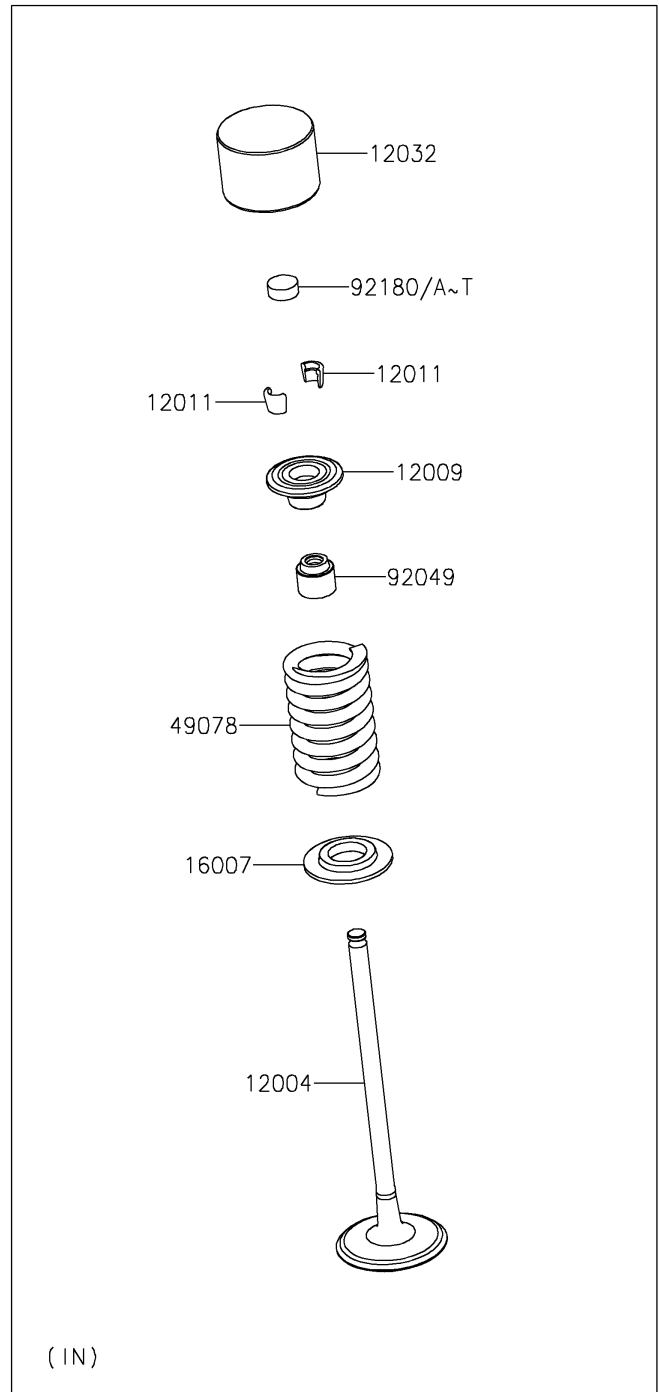

2022 NINJA[®] 400

PARTS DIAGRAM

Valve(s)

E1210

2022 NINJA[®] 400

PARTS LIST

Valve(s)

ITEM NAME

PART NUMBER

QUANTITY
